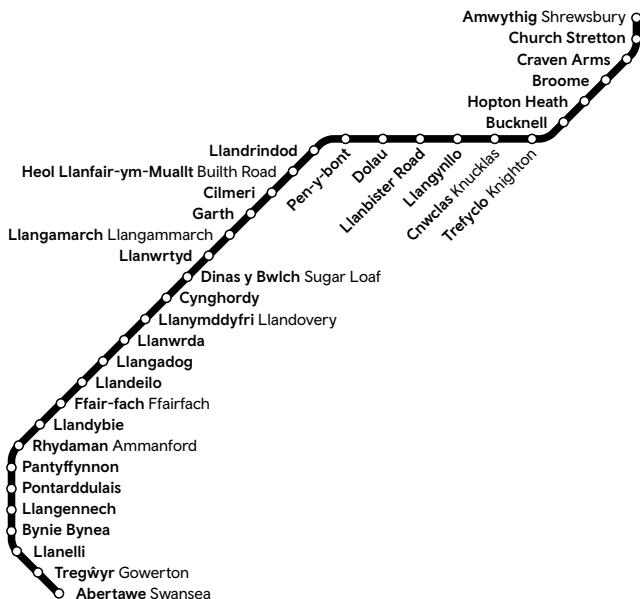

Abertawe - Llandrindod - Amwythig Lein Calon Cymru

Swansea - Llandrindod - Shrewsbury
The Heart of Wales Line

Canllaw yn unig yw'r llyfrynnau amserlenni. Dyw newidiadau oherwydd gwaith peirianyddol neu darfu anisgwylledig ar y diwrnod ddim wedi'u cynnwys. Mae gwasanaethau'n gallu newid felly gwnewch eich gwaith cartref cyn teithio, ewch i trc.cymru

Timetable booklets are provided as a guide only. Changes due to engineering works or on-the-day unplanned disruption are not included. Services are subject to change, check before you travel, visit tfw.wales

TRAFNIDIAETH CYMRU
TRANSPORT FOR WALES

TTB01c_DLb_V1_08/23