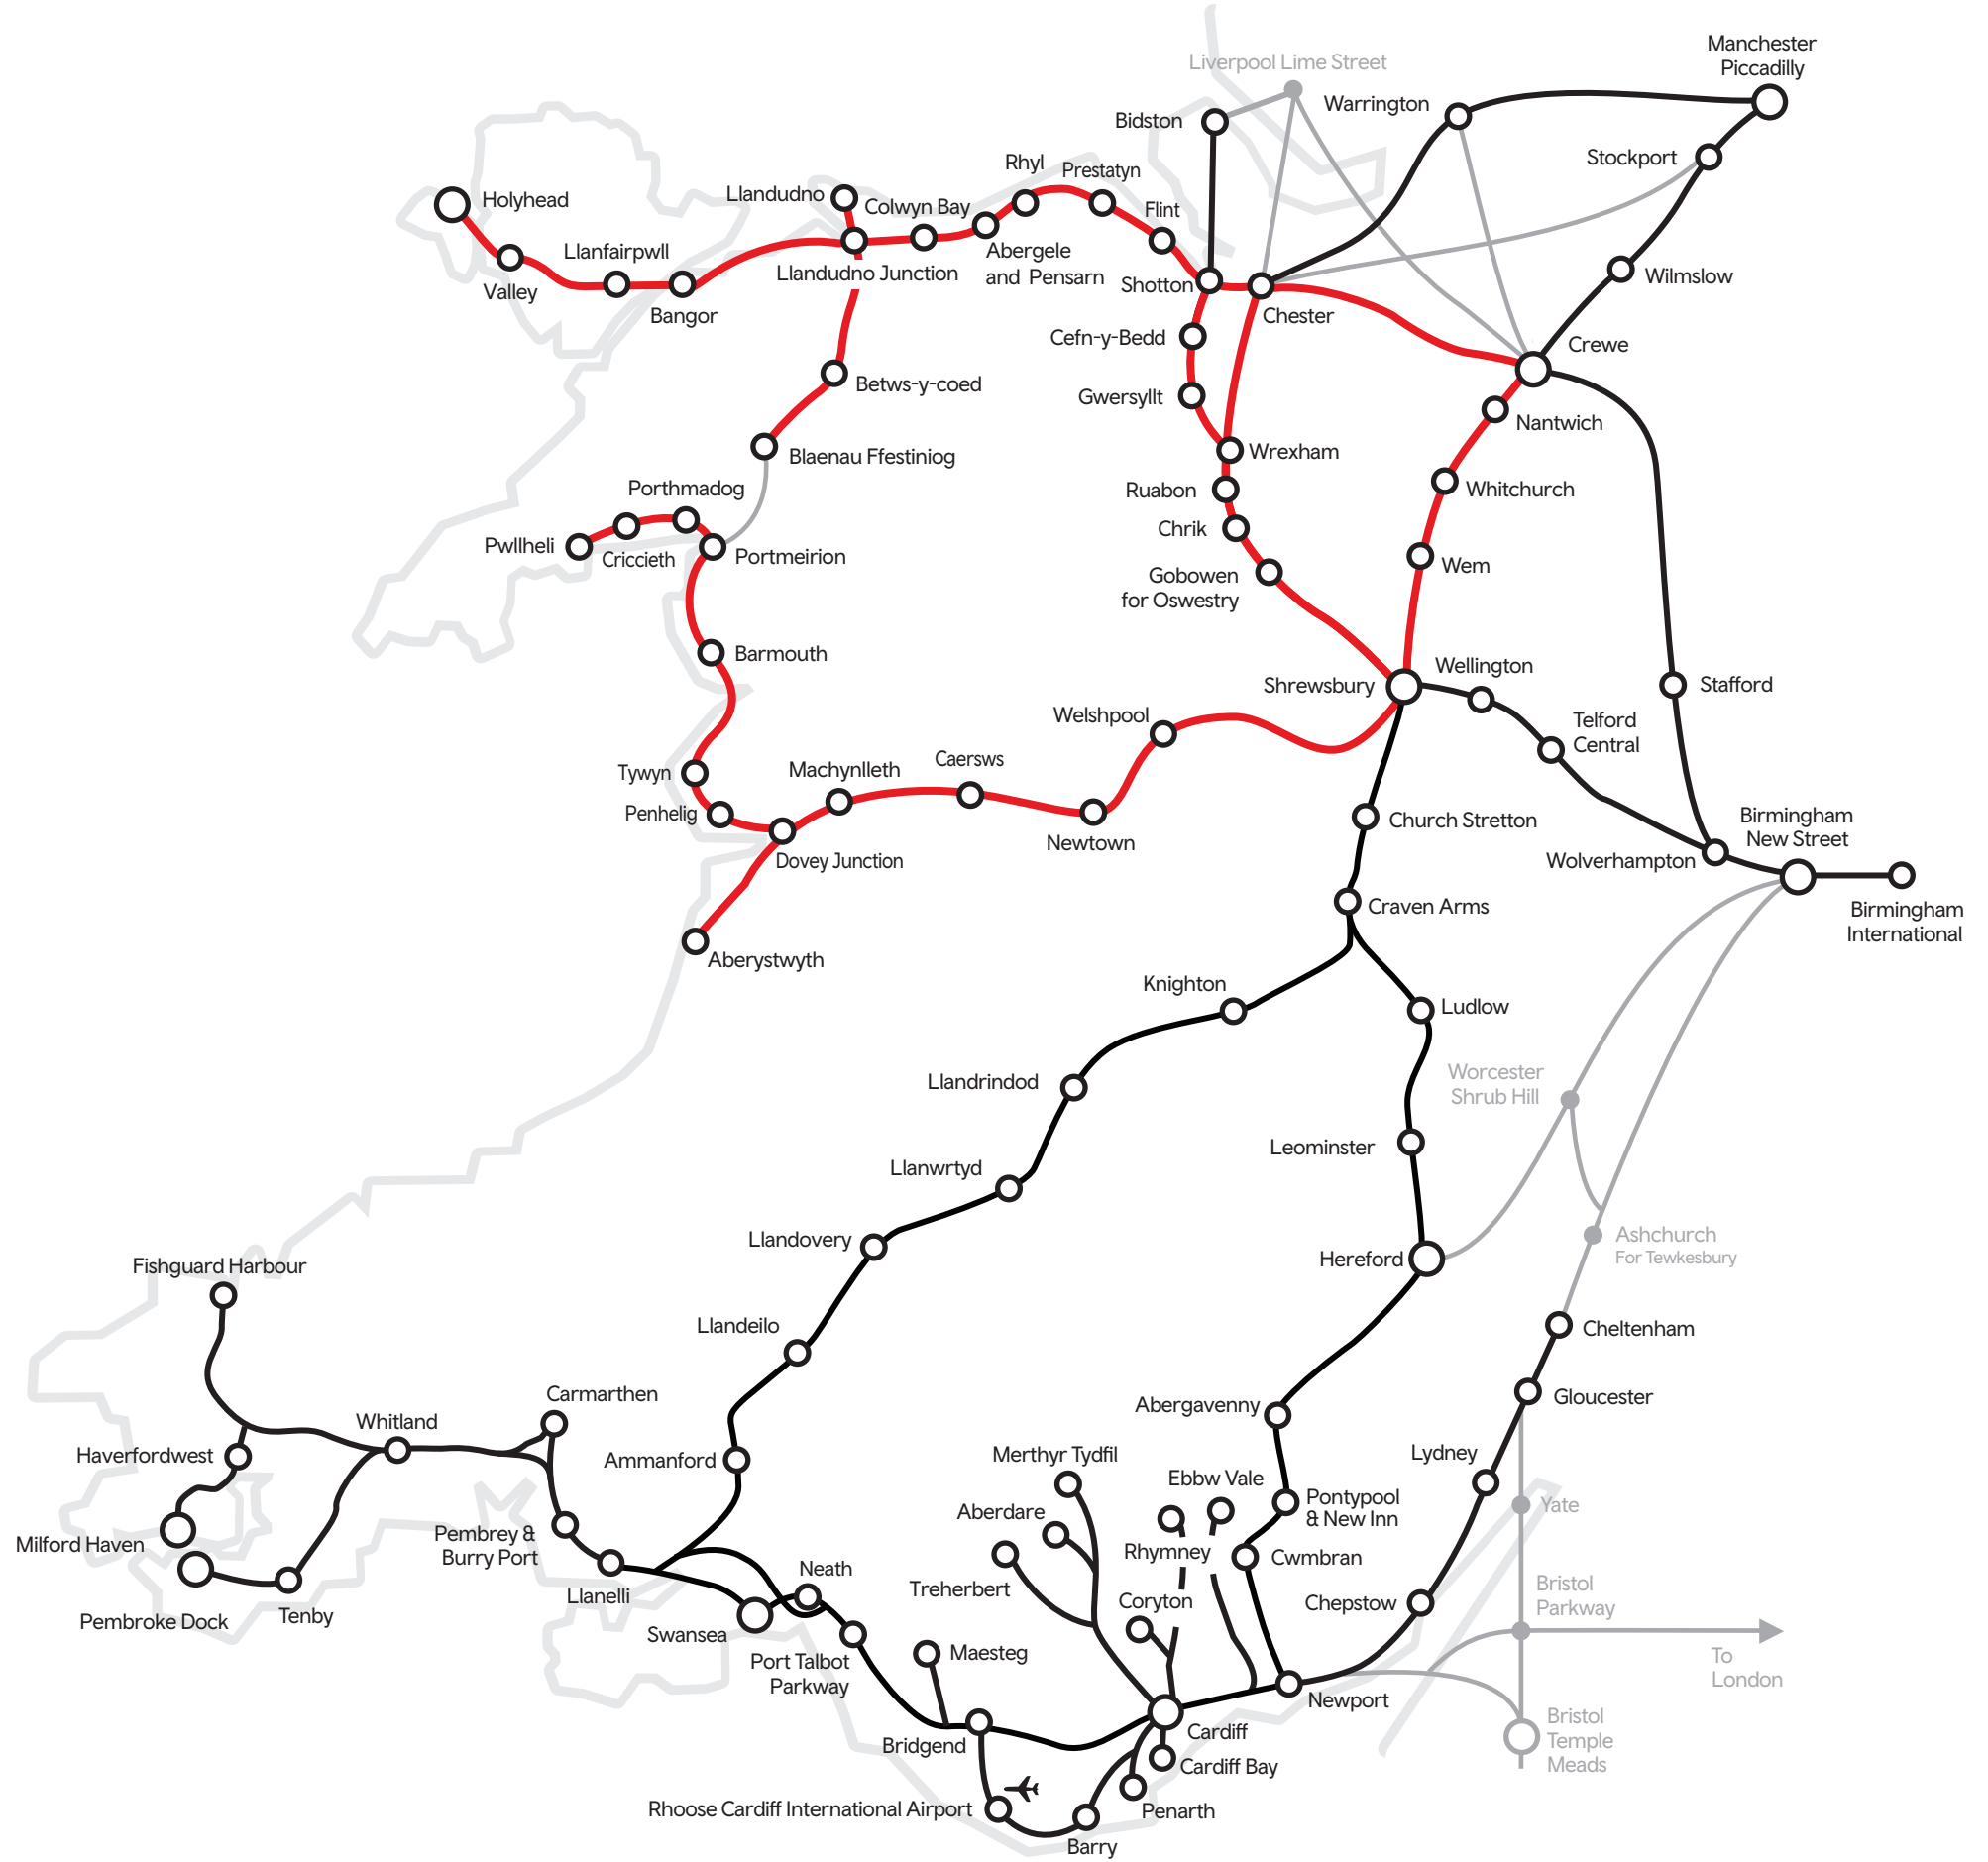

# EXPLORE NORTH AND MID WALES PASS

Valid across all stations on the North Wales Coast

- Explore North and Mid Wales Pass valid on these routes on the Transport for Wales Network
- Transport for Wales Network
- Other services not operated by Transport for Wales Network