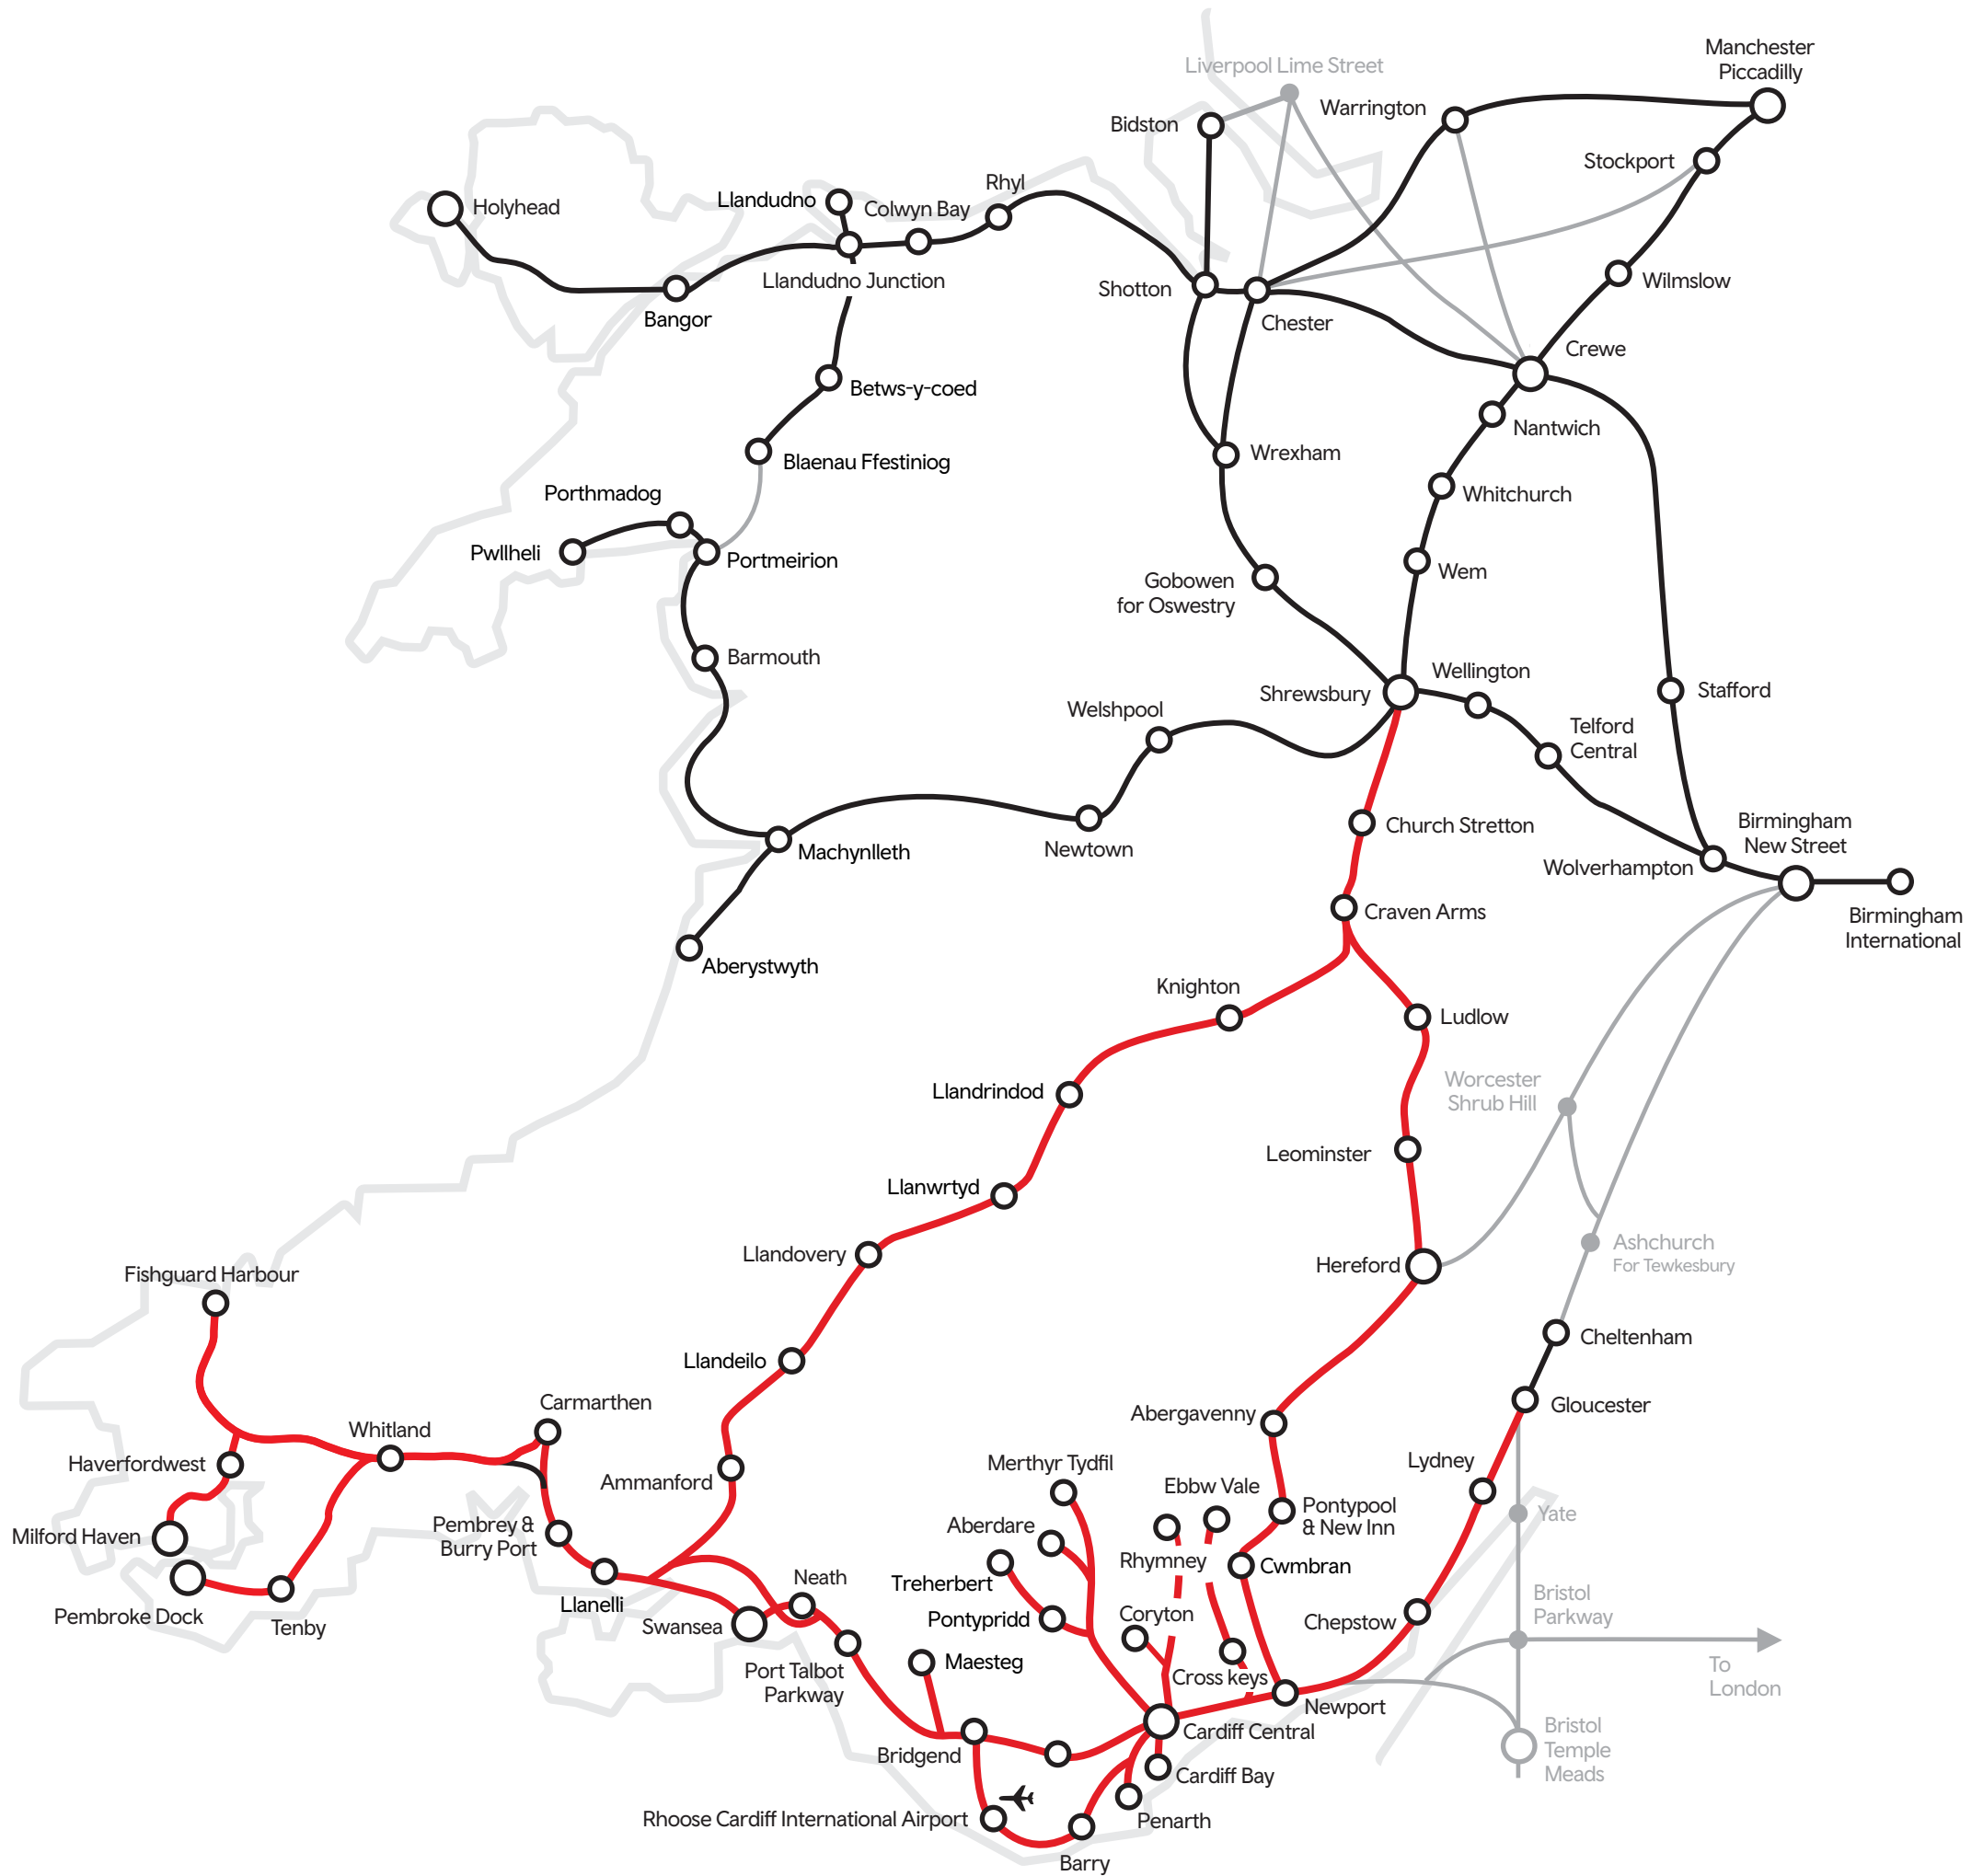

EXPLORE SOUTH WALES PASS

- Explore South Wales Pass is valid on these routes on the Transport for Wales Network
- Transport for Wales Network
- Other services not operated by Transport for Wales Network