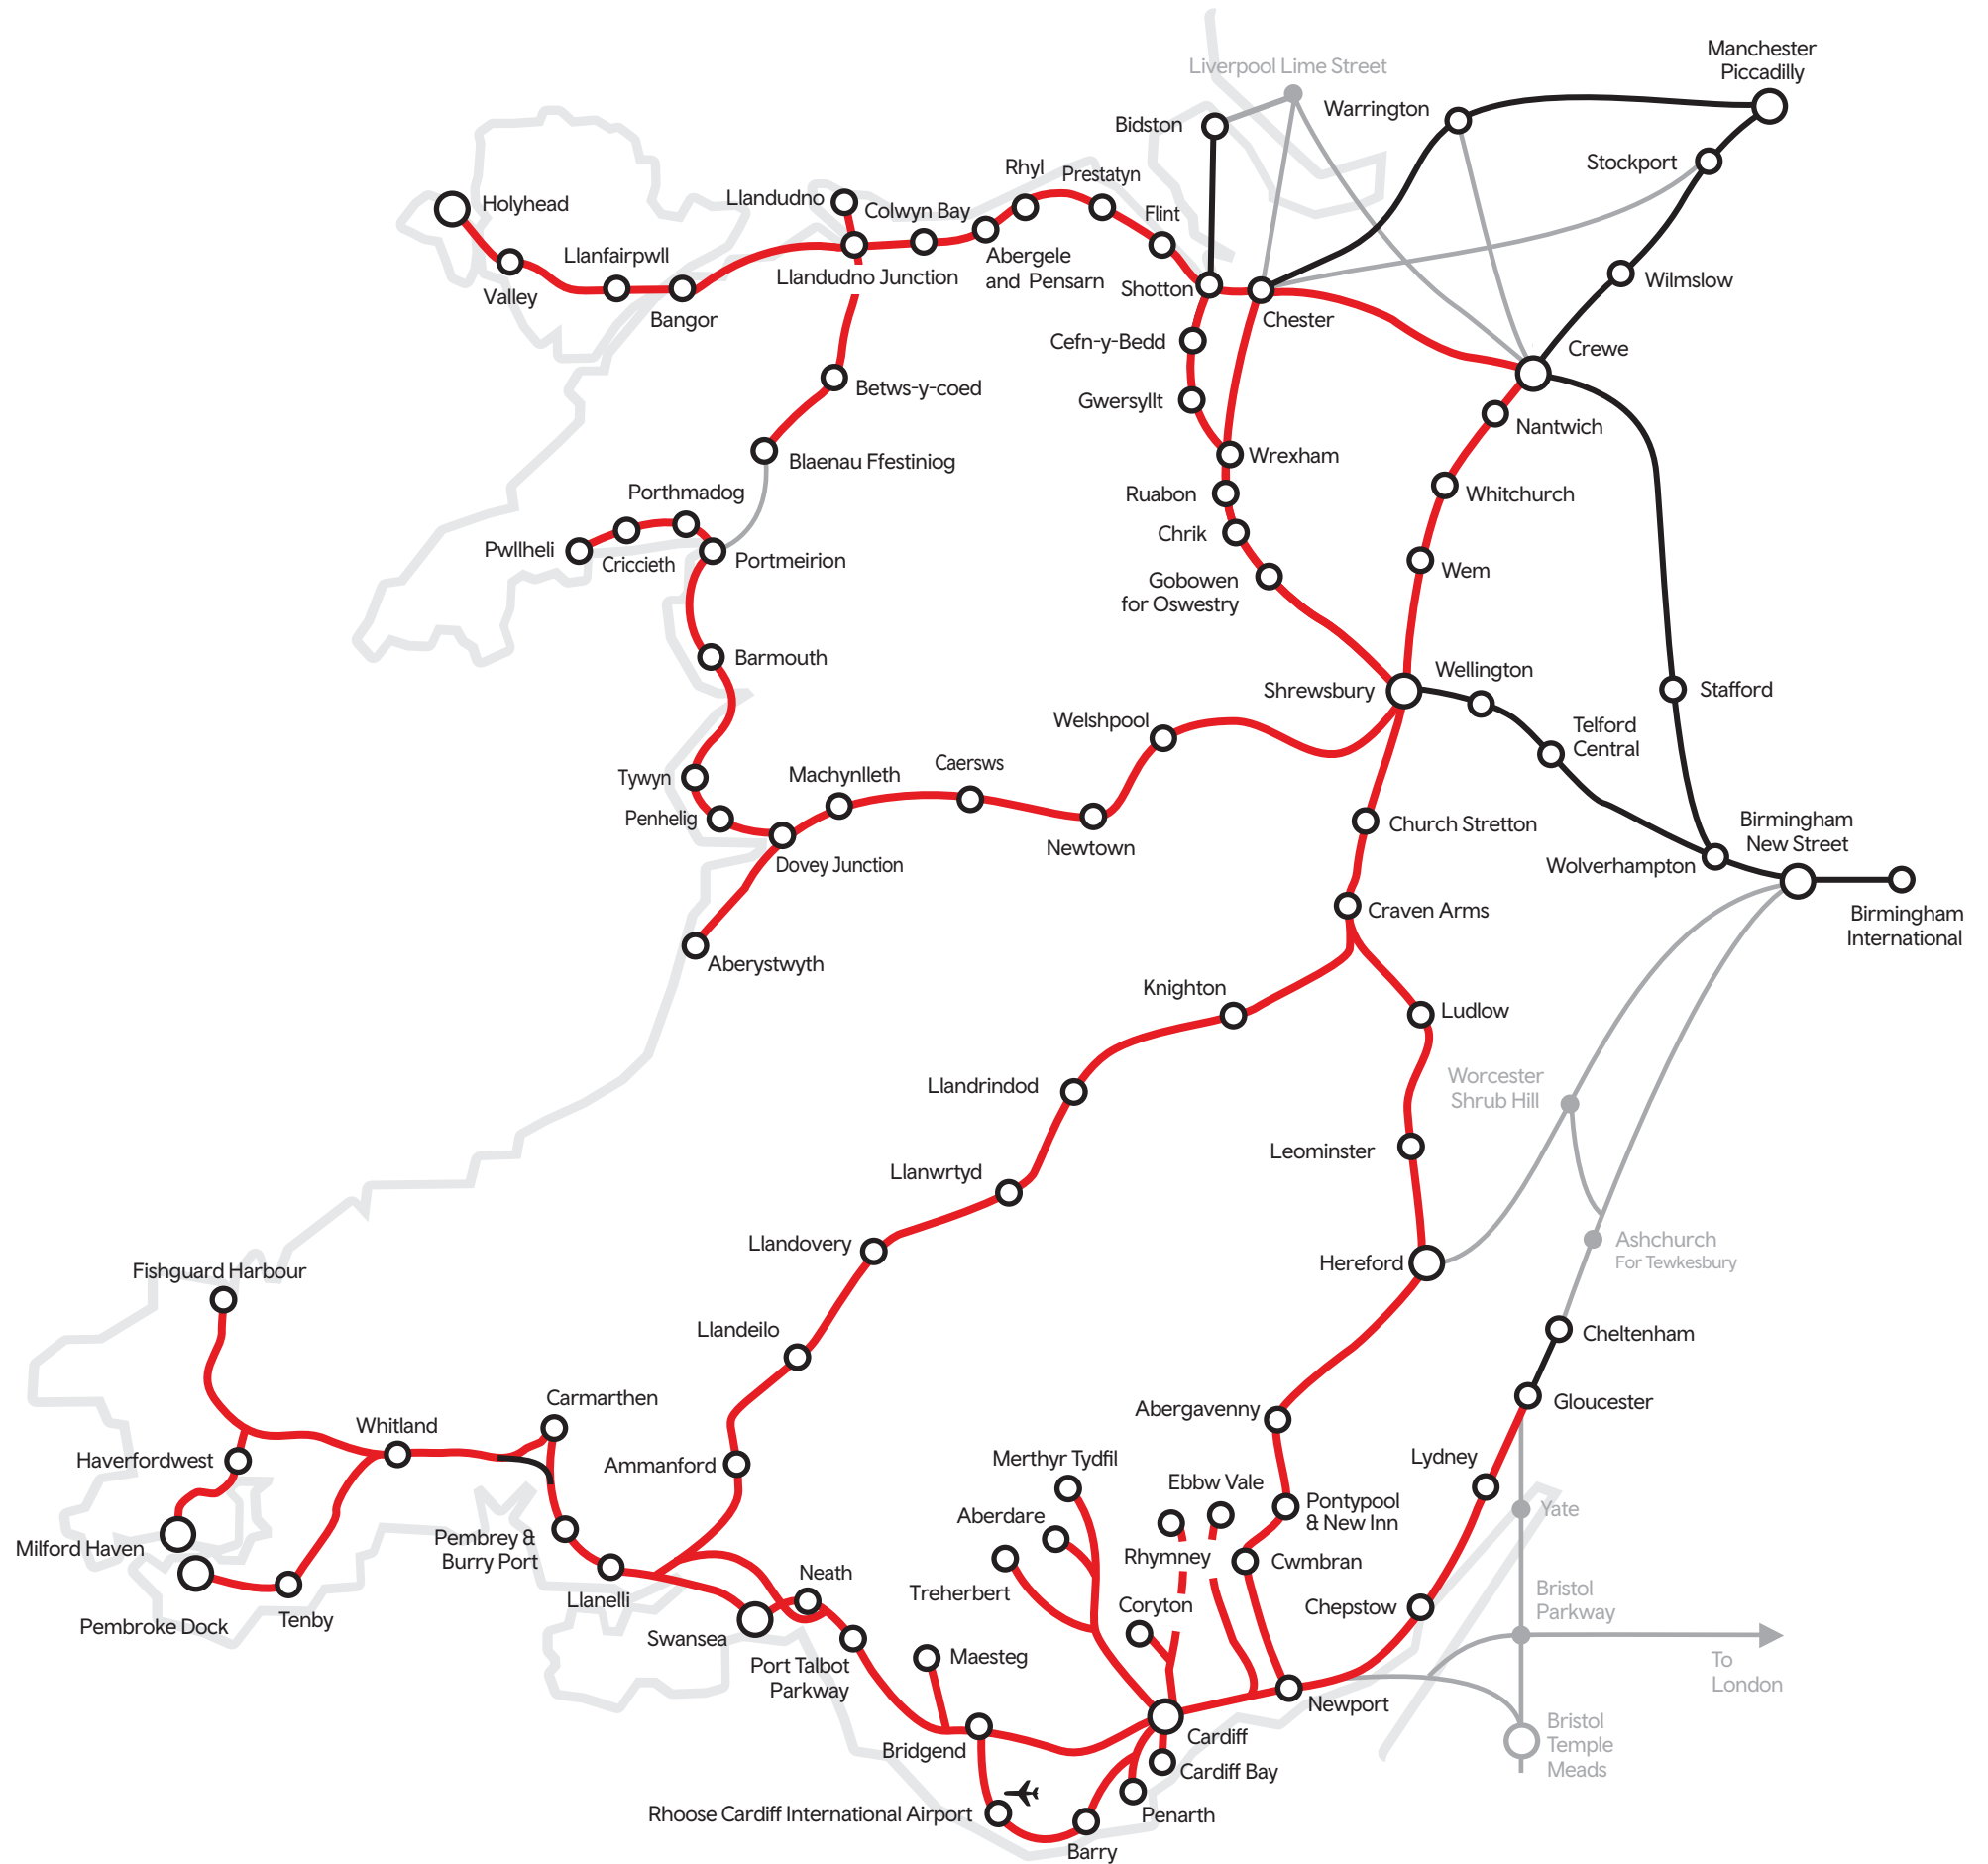

# EXPLORE WALES PASS

- Explore Wales Pass is valid on these routes on the Transport for Wales Network
- Transport for Wales Network
- Other services not operated by Transport for Wales Network