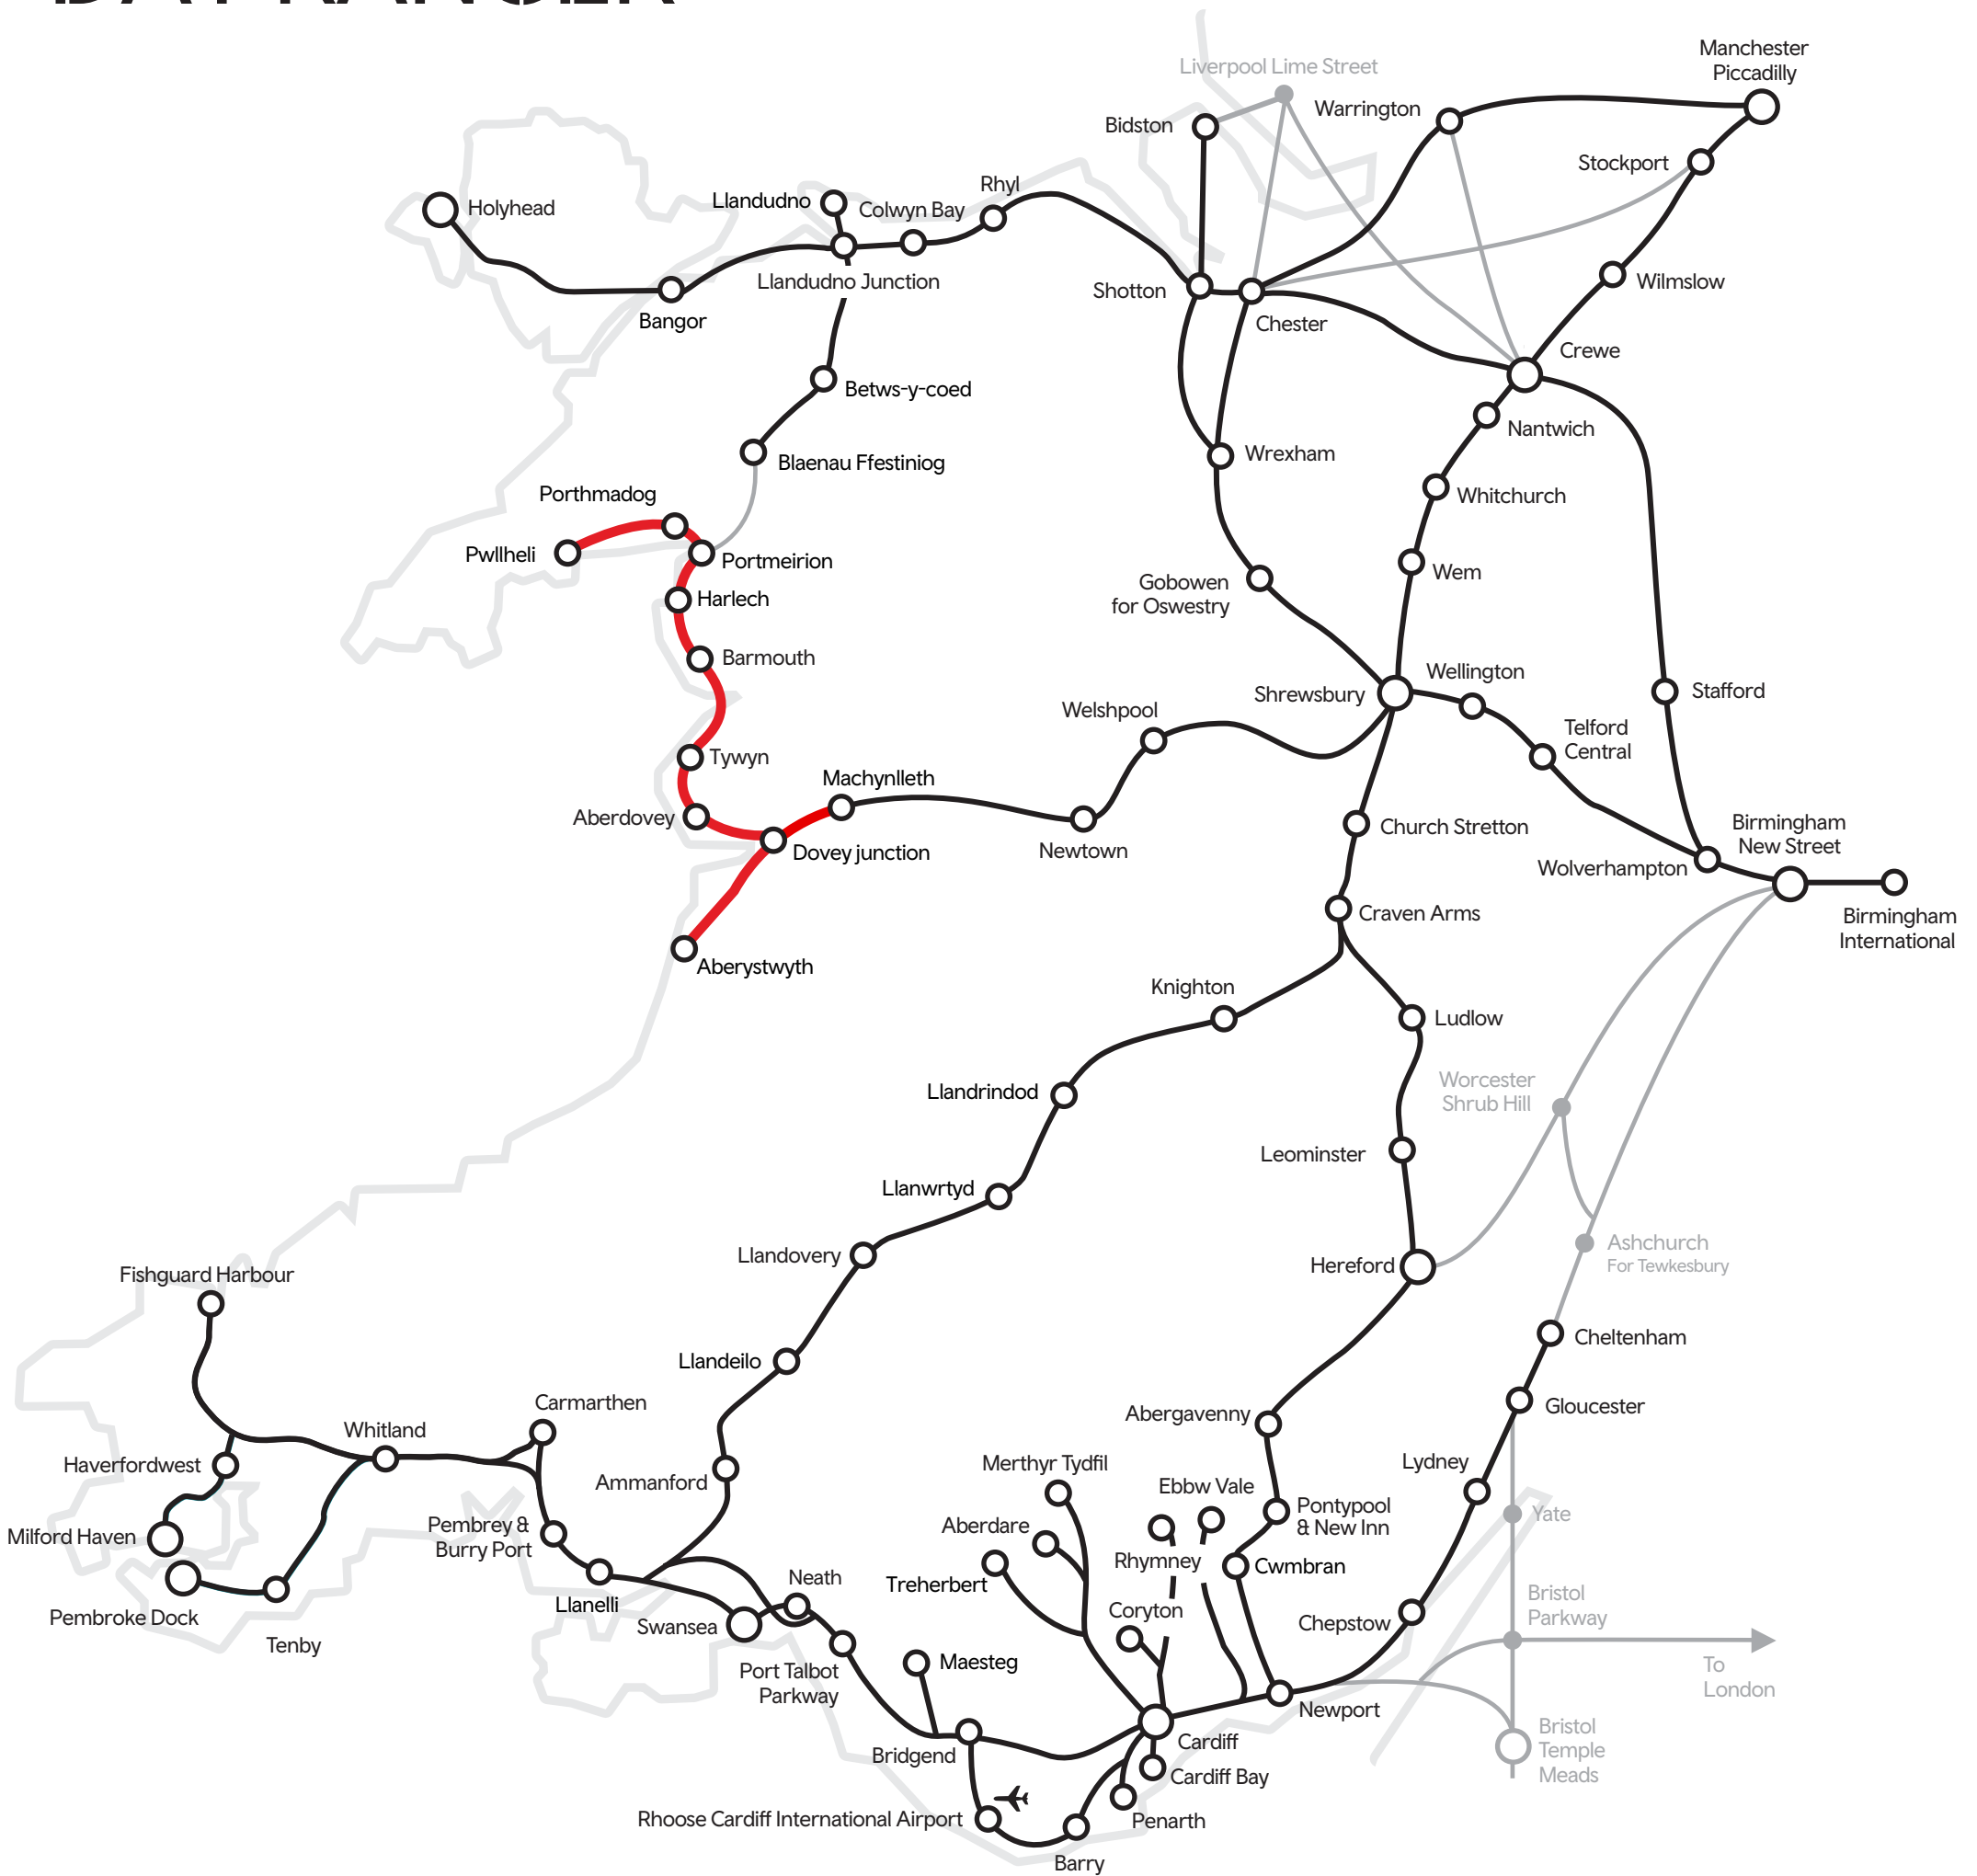

EXPLORE CAMBRIAN COAST DAY RANGER

- Explore Cambrian Coast Day Ranger valid on these routes on the Transport for Wales Network
- Transport for Wales Network
- Other services not operated by Transport for Wales Network