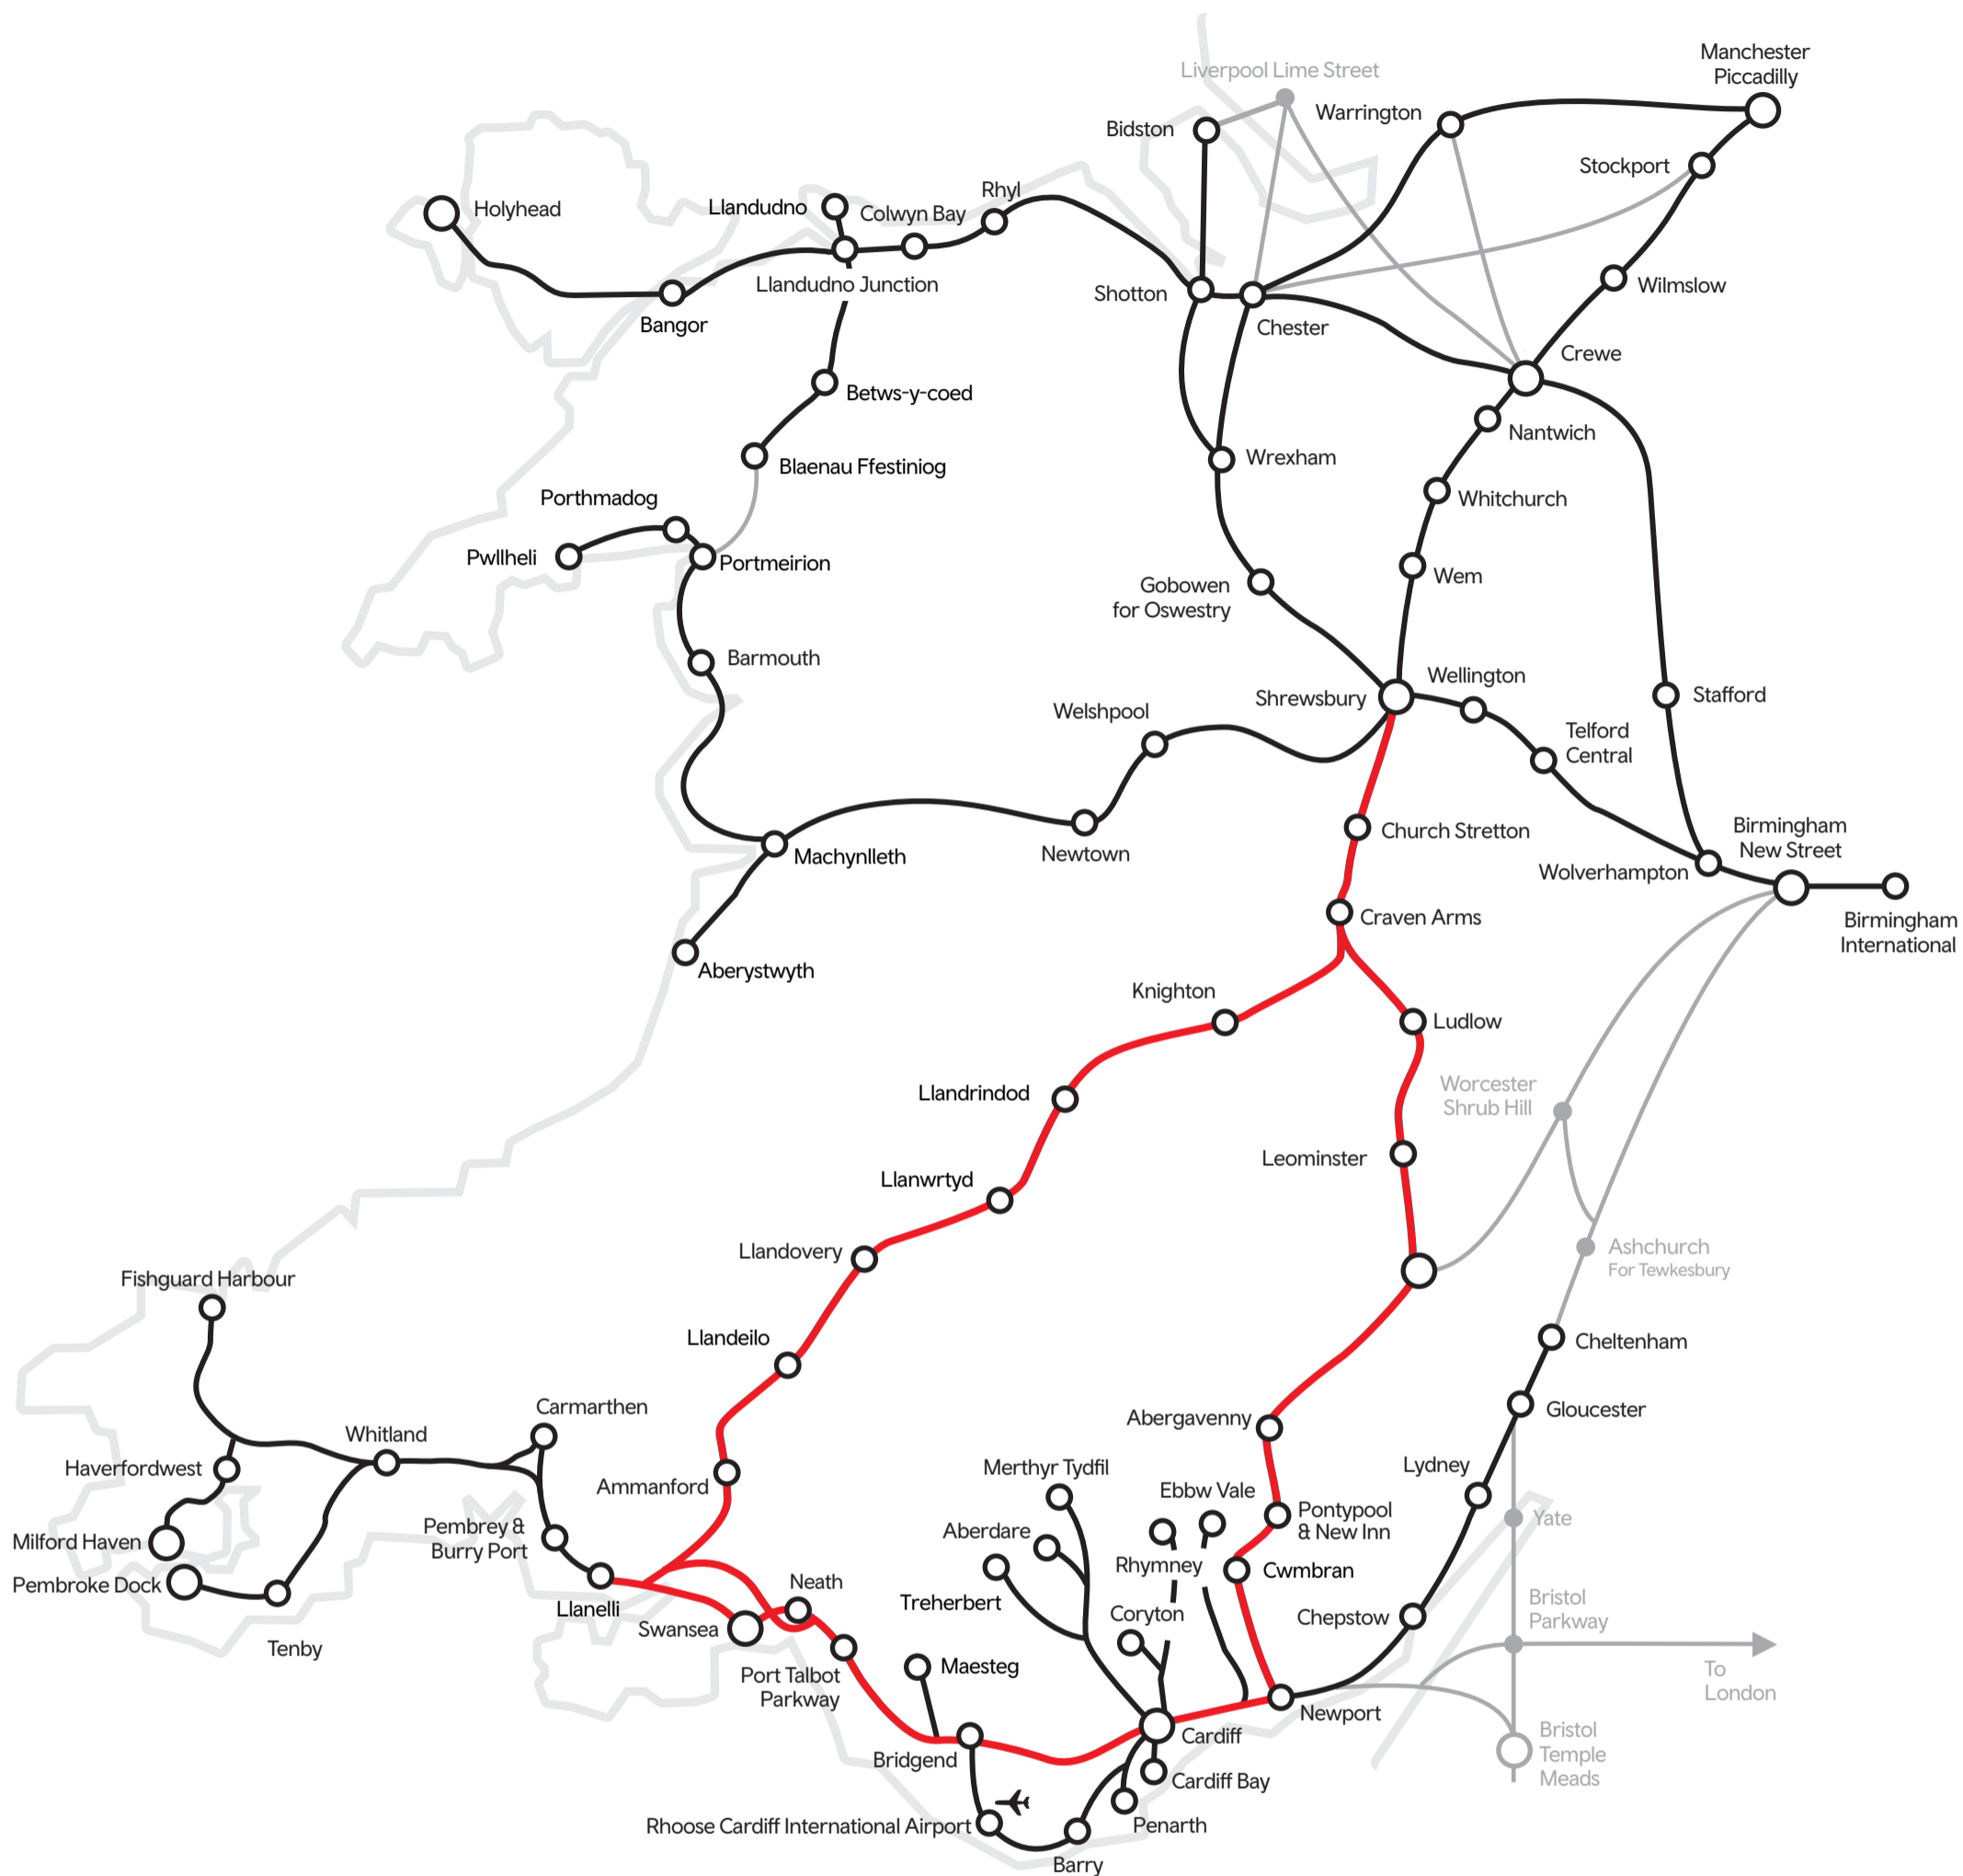

HEART OF WALES LINE RANGER MAP

Heart of Wales Line Ranger are valid on these routes on the Transport for Wales Network

Transport for Wales Network

Other services not operated by Transport for Wales Network