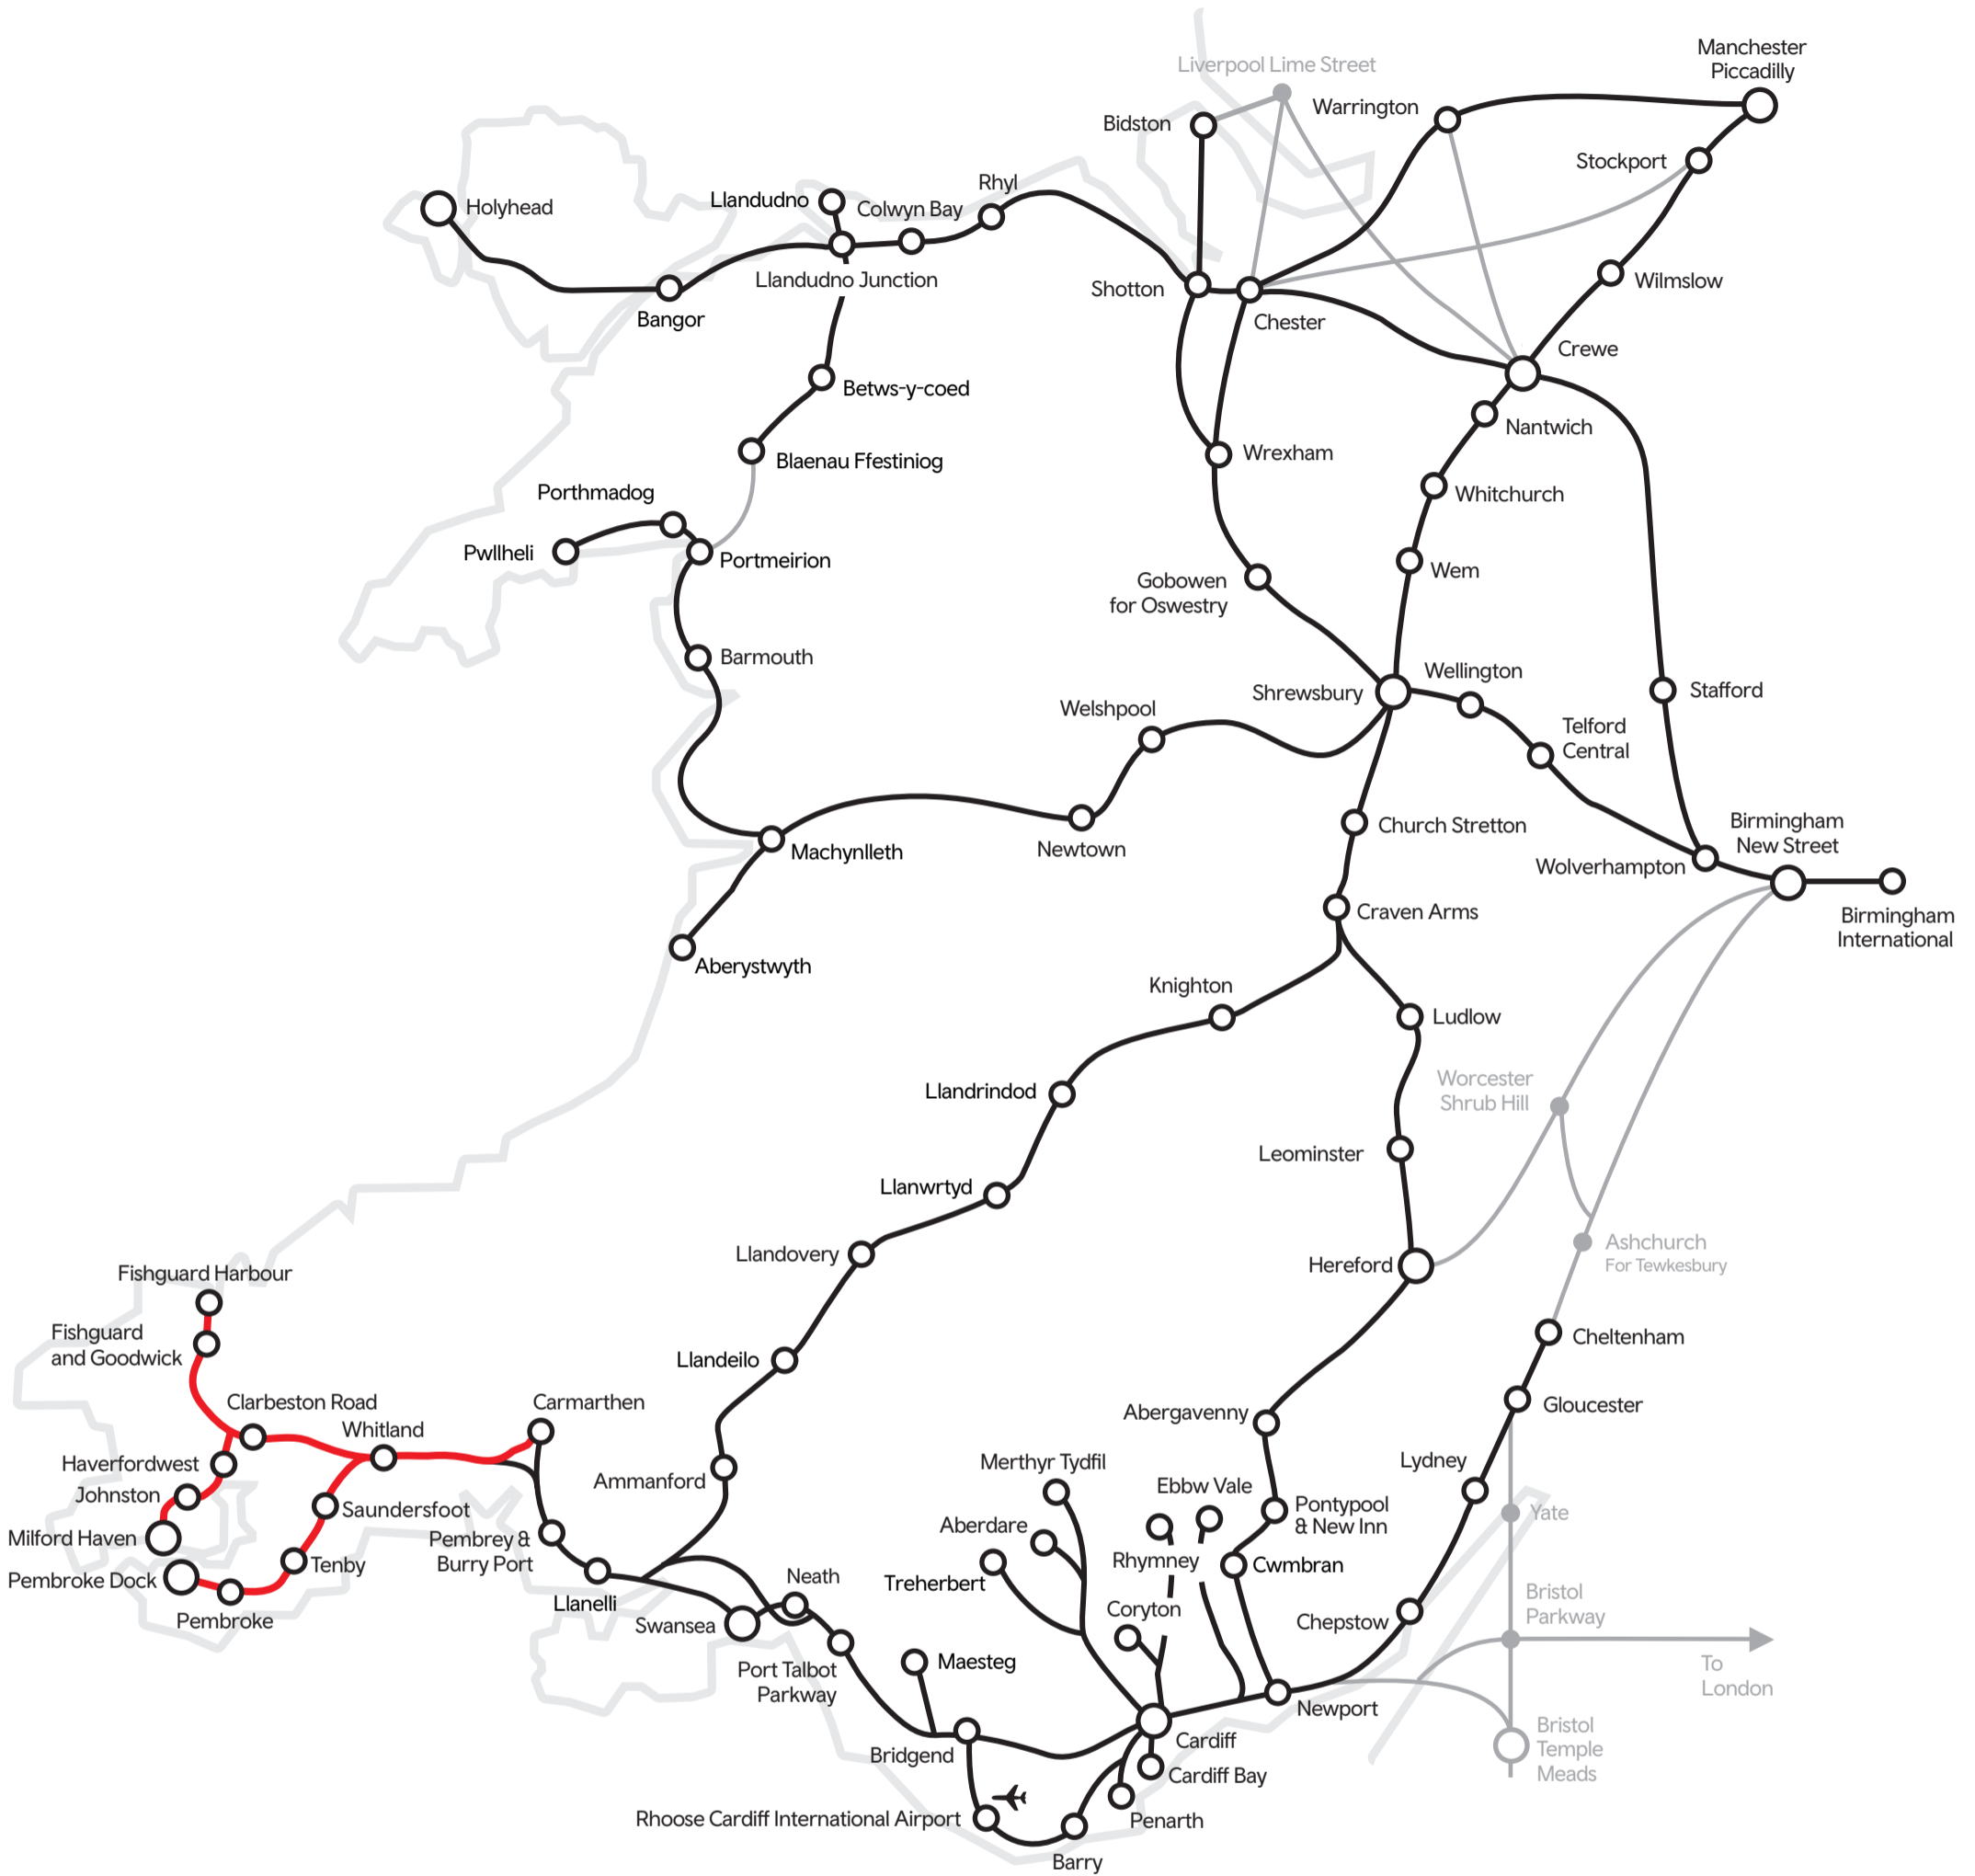

WEST WALES ROVER

- West Wales Rover valid on these routes on the Transport for Wales Network
- Transport for Wales Network
- Other services not operated by Transport for Wales Network