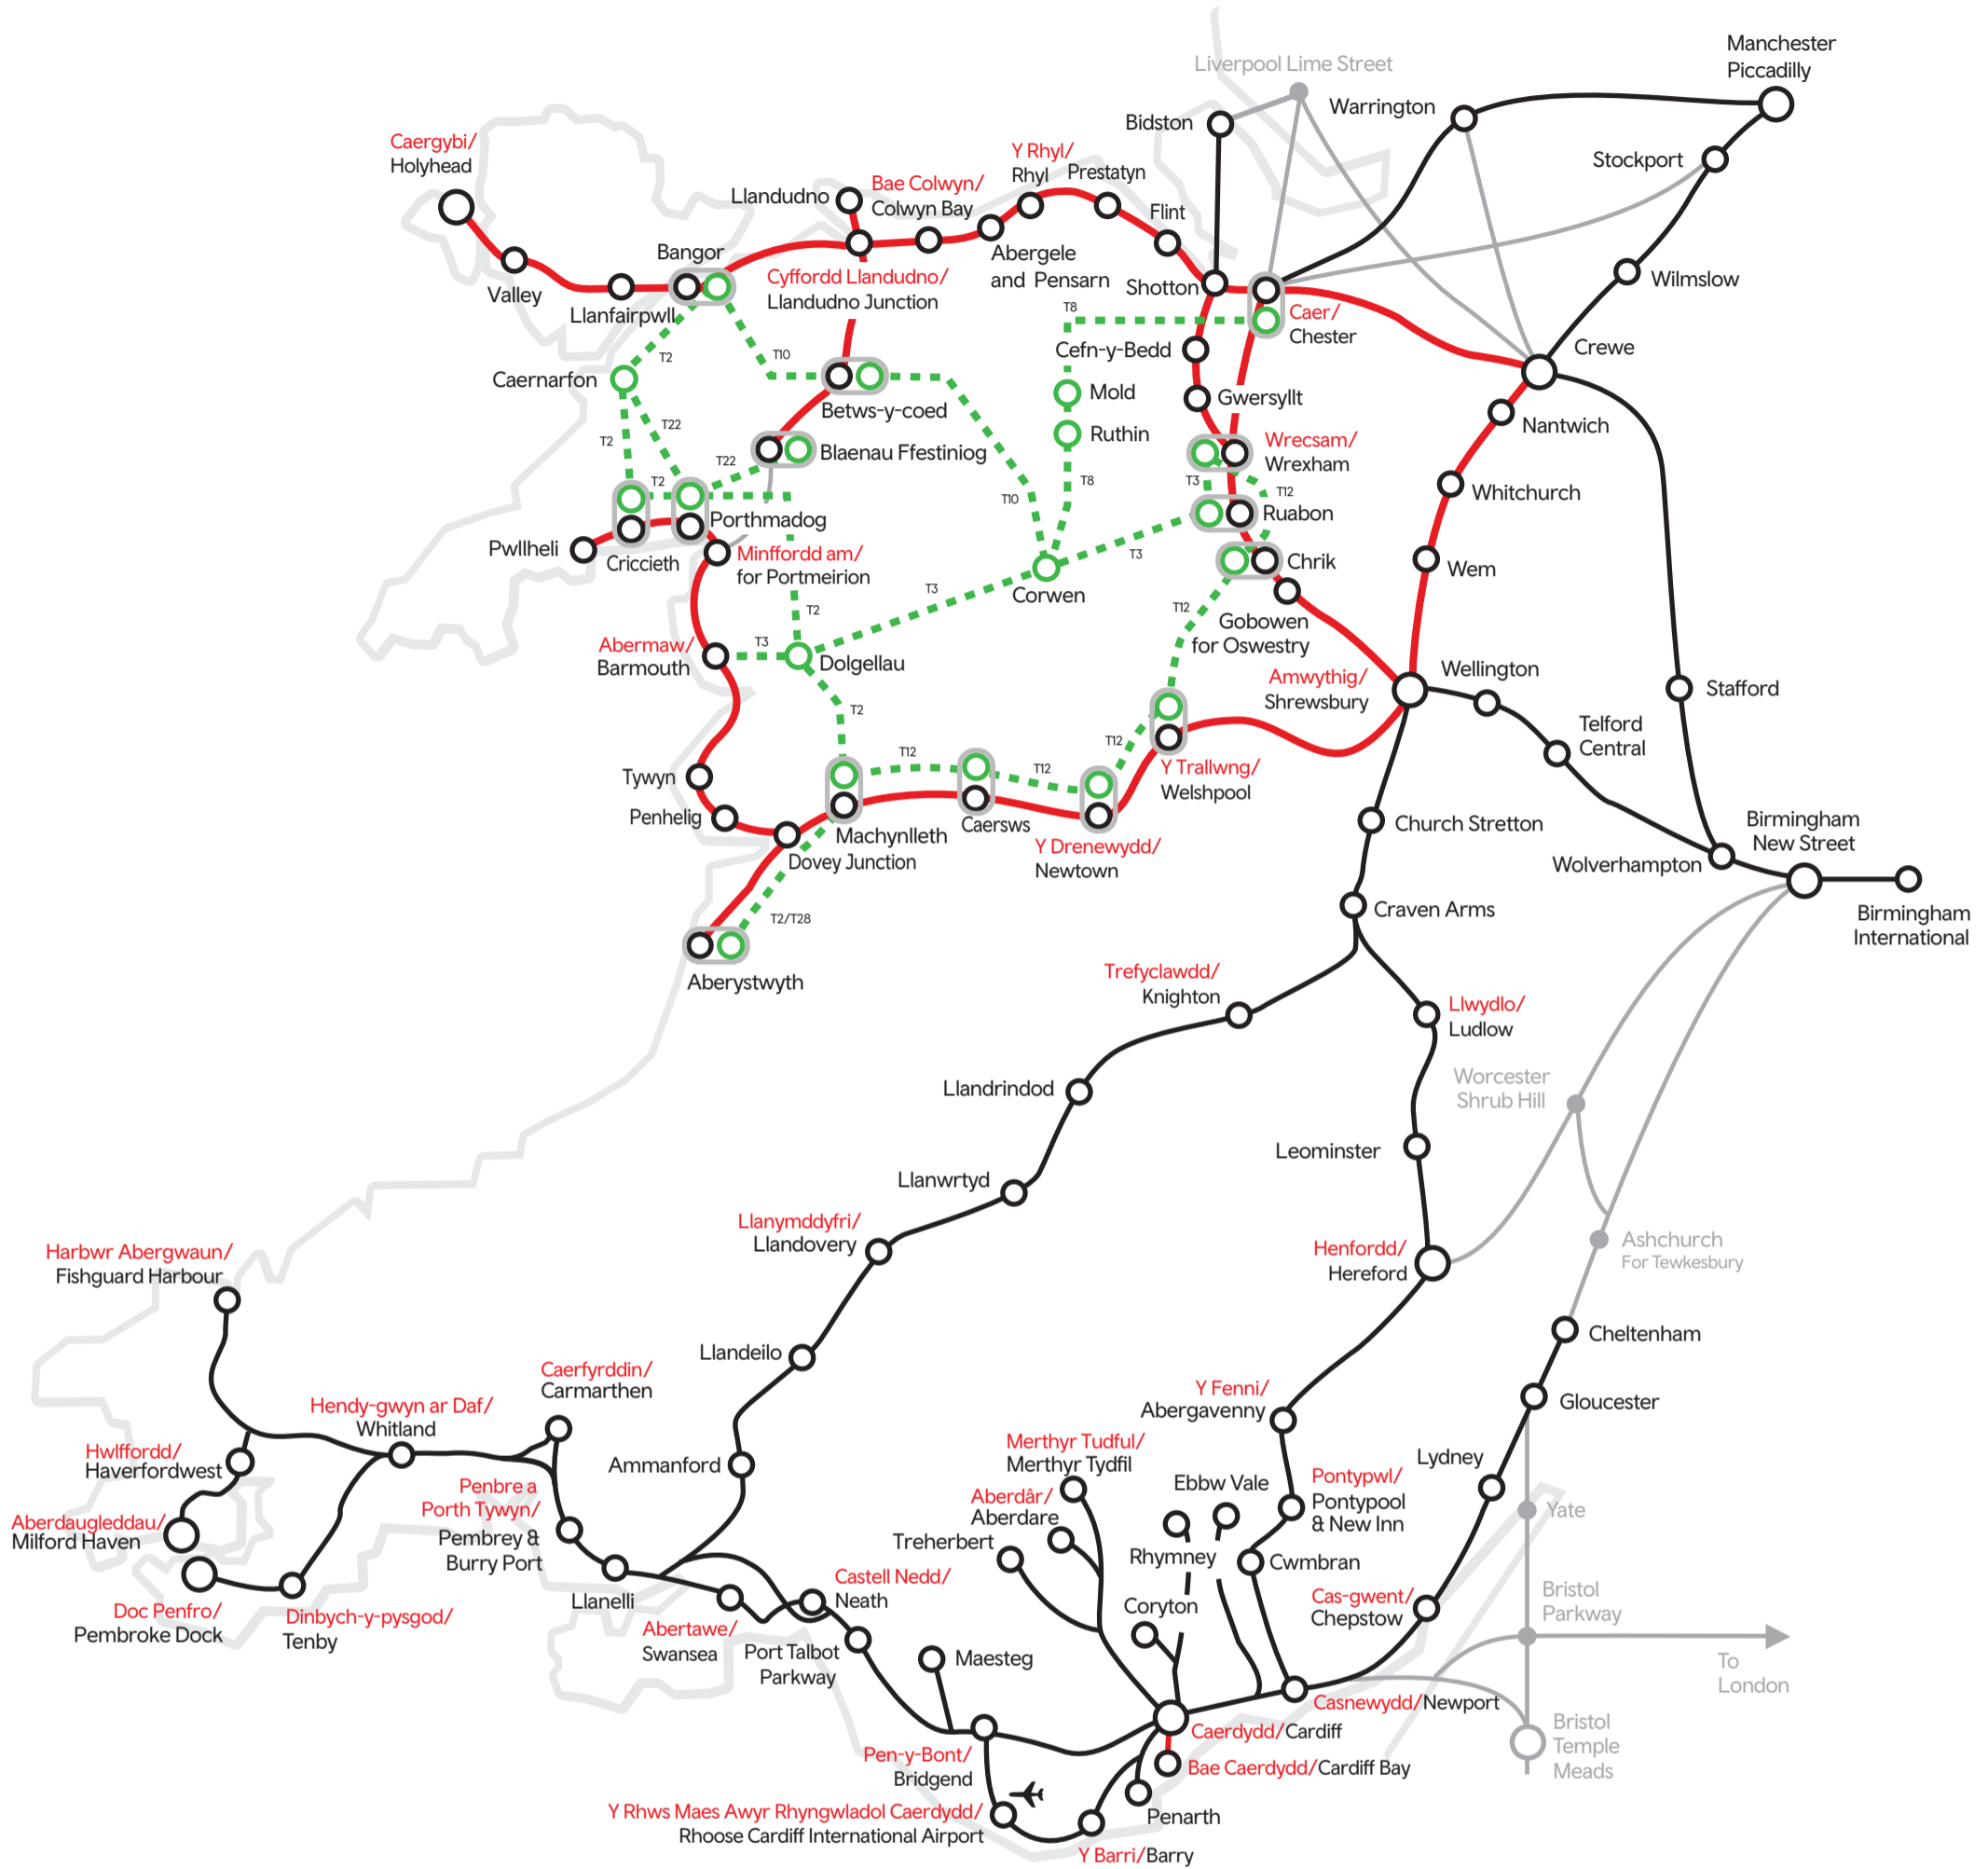

EXPLORE NORTH AND MID WALES

- Explore North and Mid Wales pass valid on these routes on the Transport for Wales Network
- Transport for Wales Network
- Other services not operated by Transport for Wales Network
- - - Explore North and Mid Wales pass valid on these T2, T3, T8, T10, T12, T22 and T28 bus routes bus routes
- Locations with bus and train stops