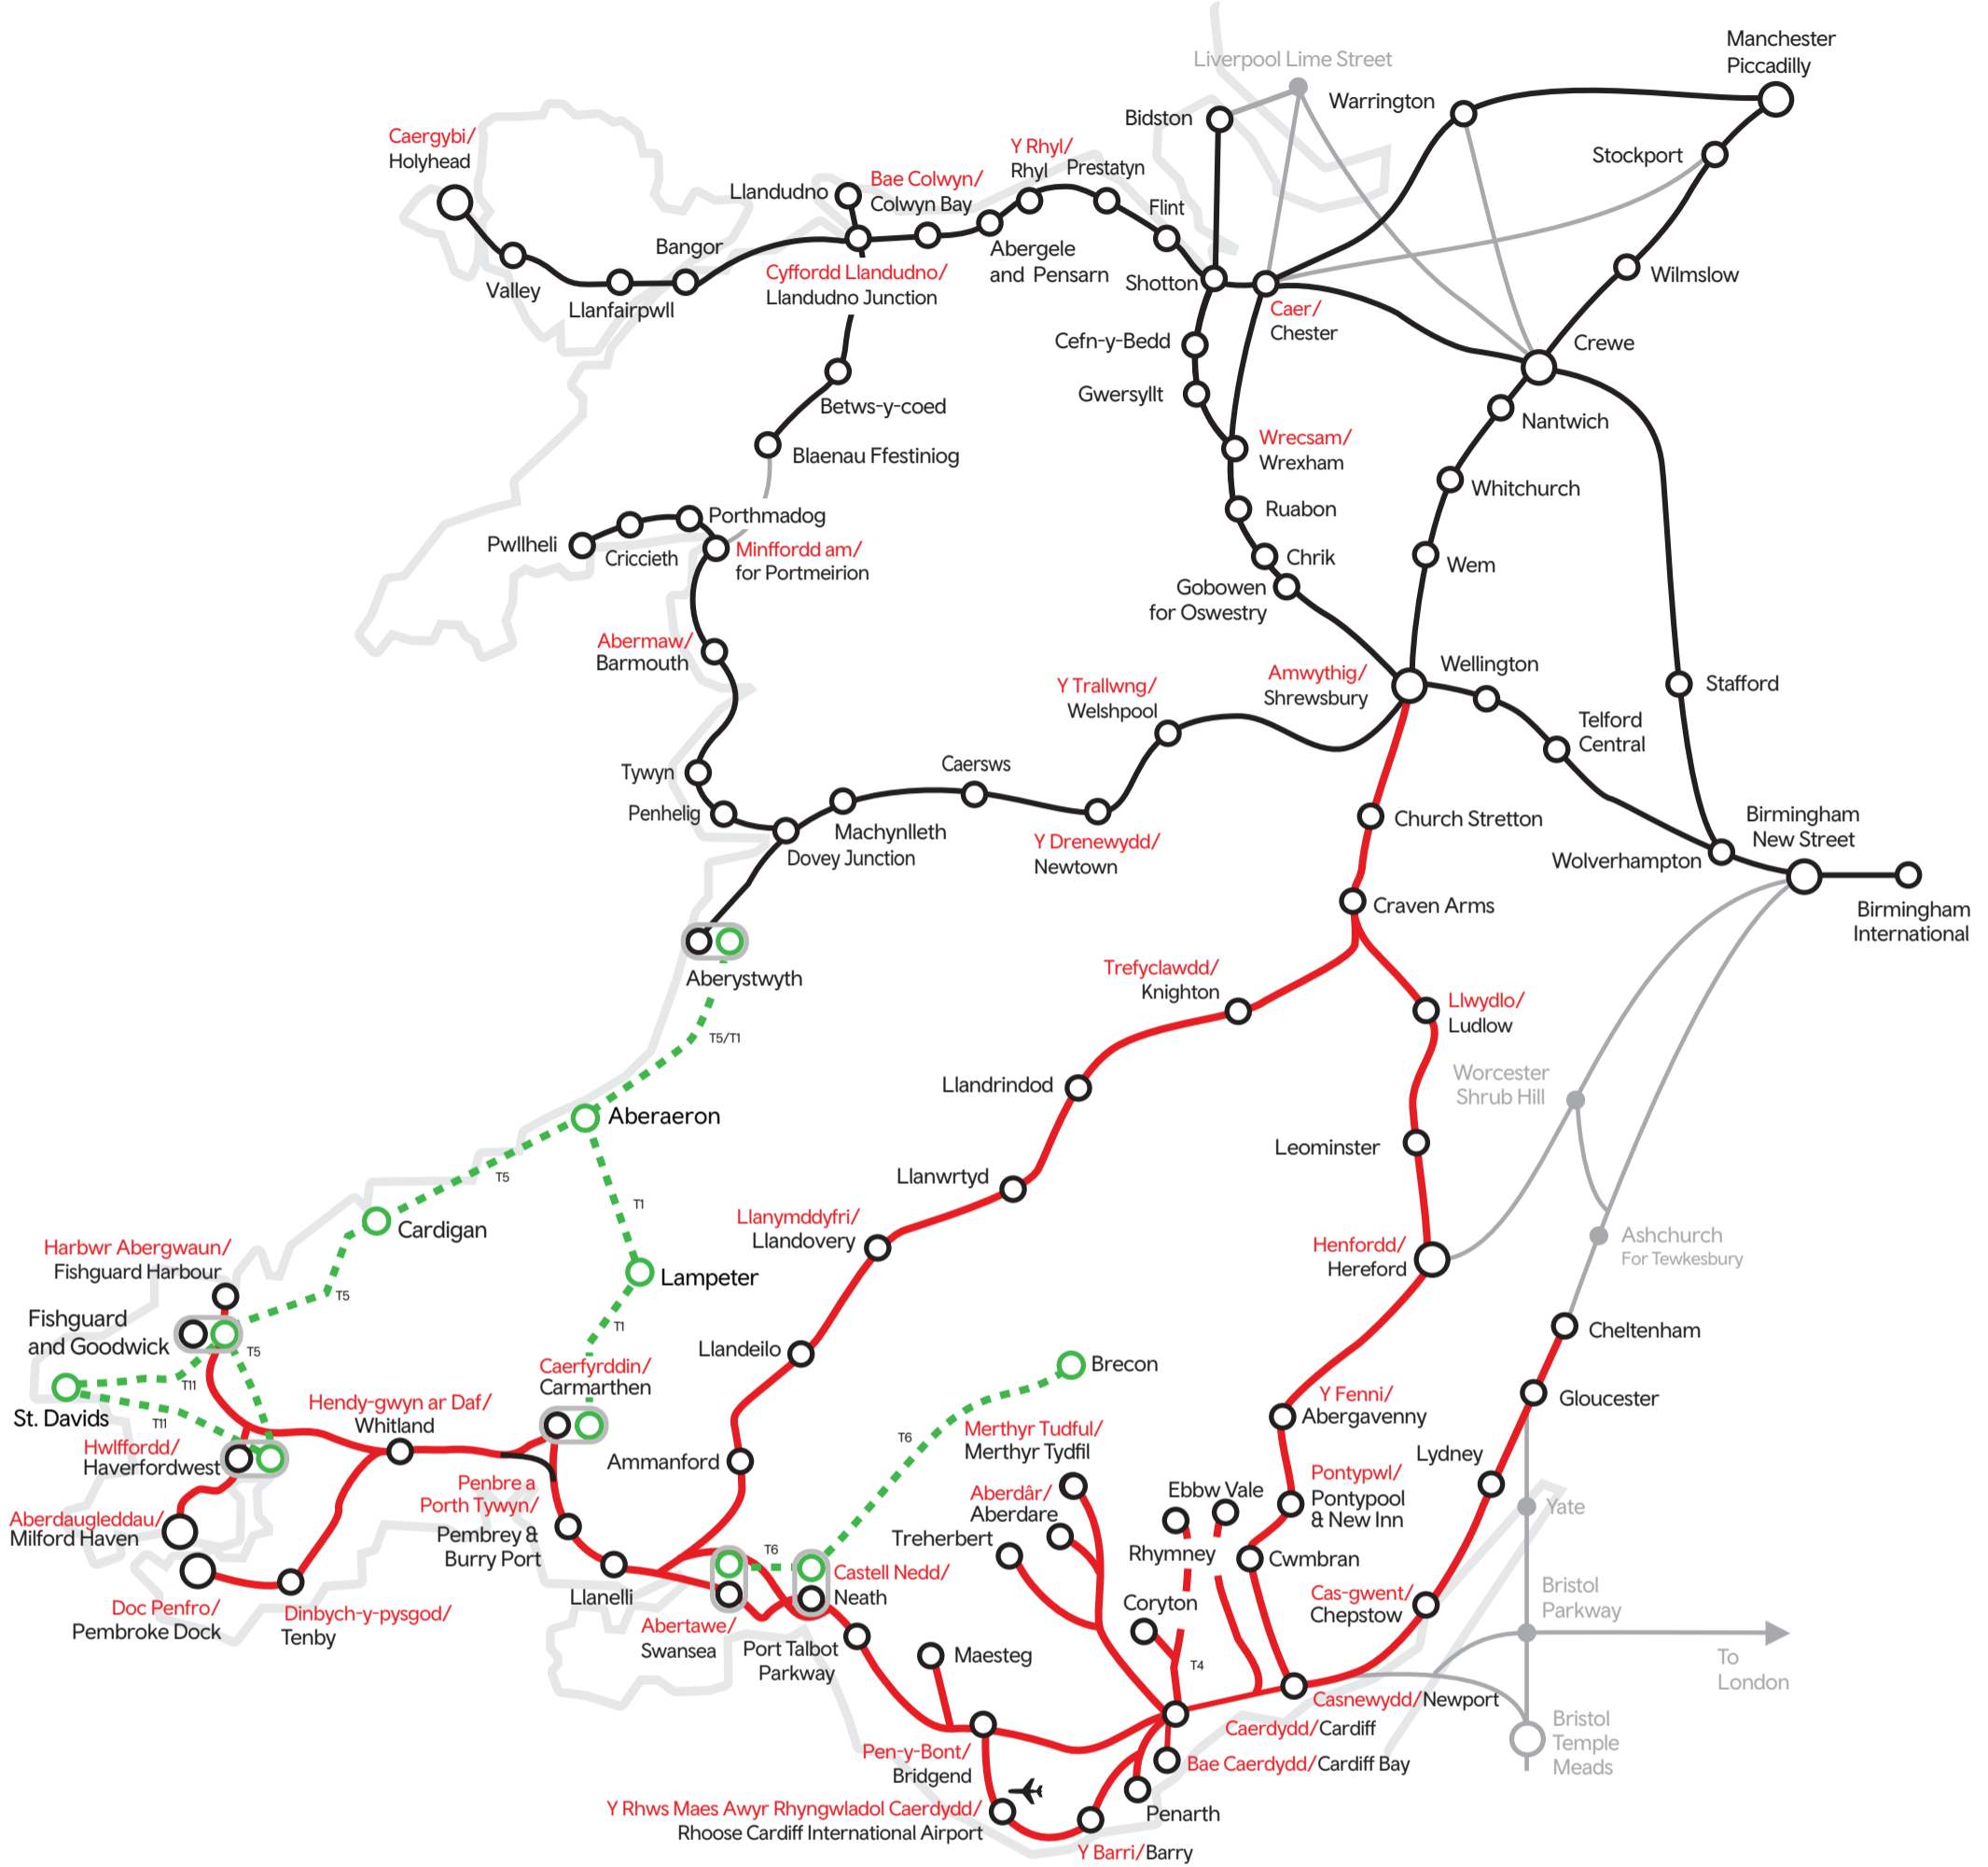

EXPLORE SOUTH WALES

— Explore South Wales pass valid on these routes on the Transport for Wales Network

— Transport for Wales Network

— Other services not operated by Transport for Wales Network

- - - Explore South Wales pass valid on these T1, T4, T5, T6, T8 a T11 bus routes bus routes

⊙ Locations with bus and train stops