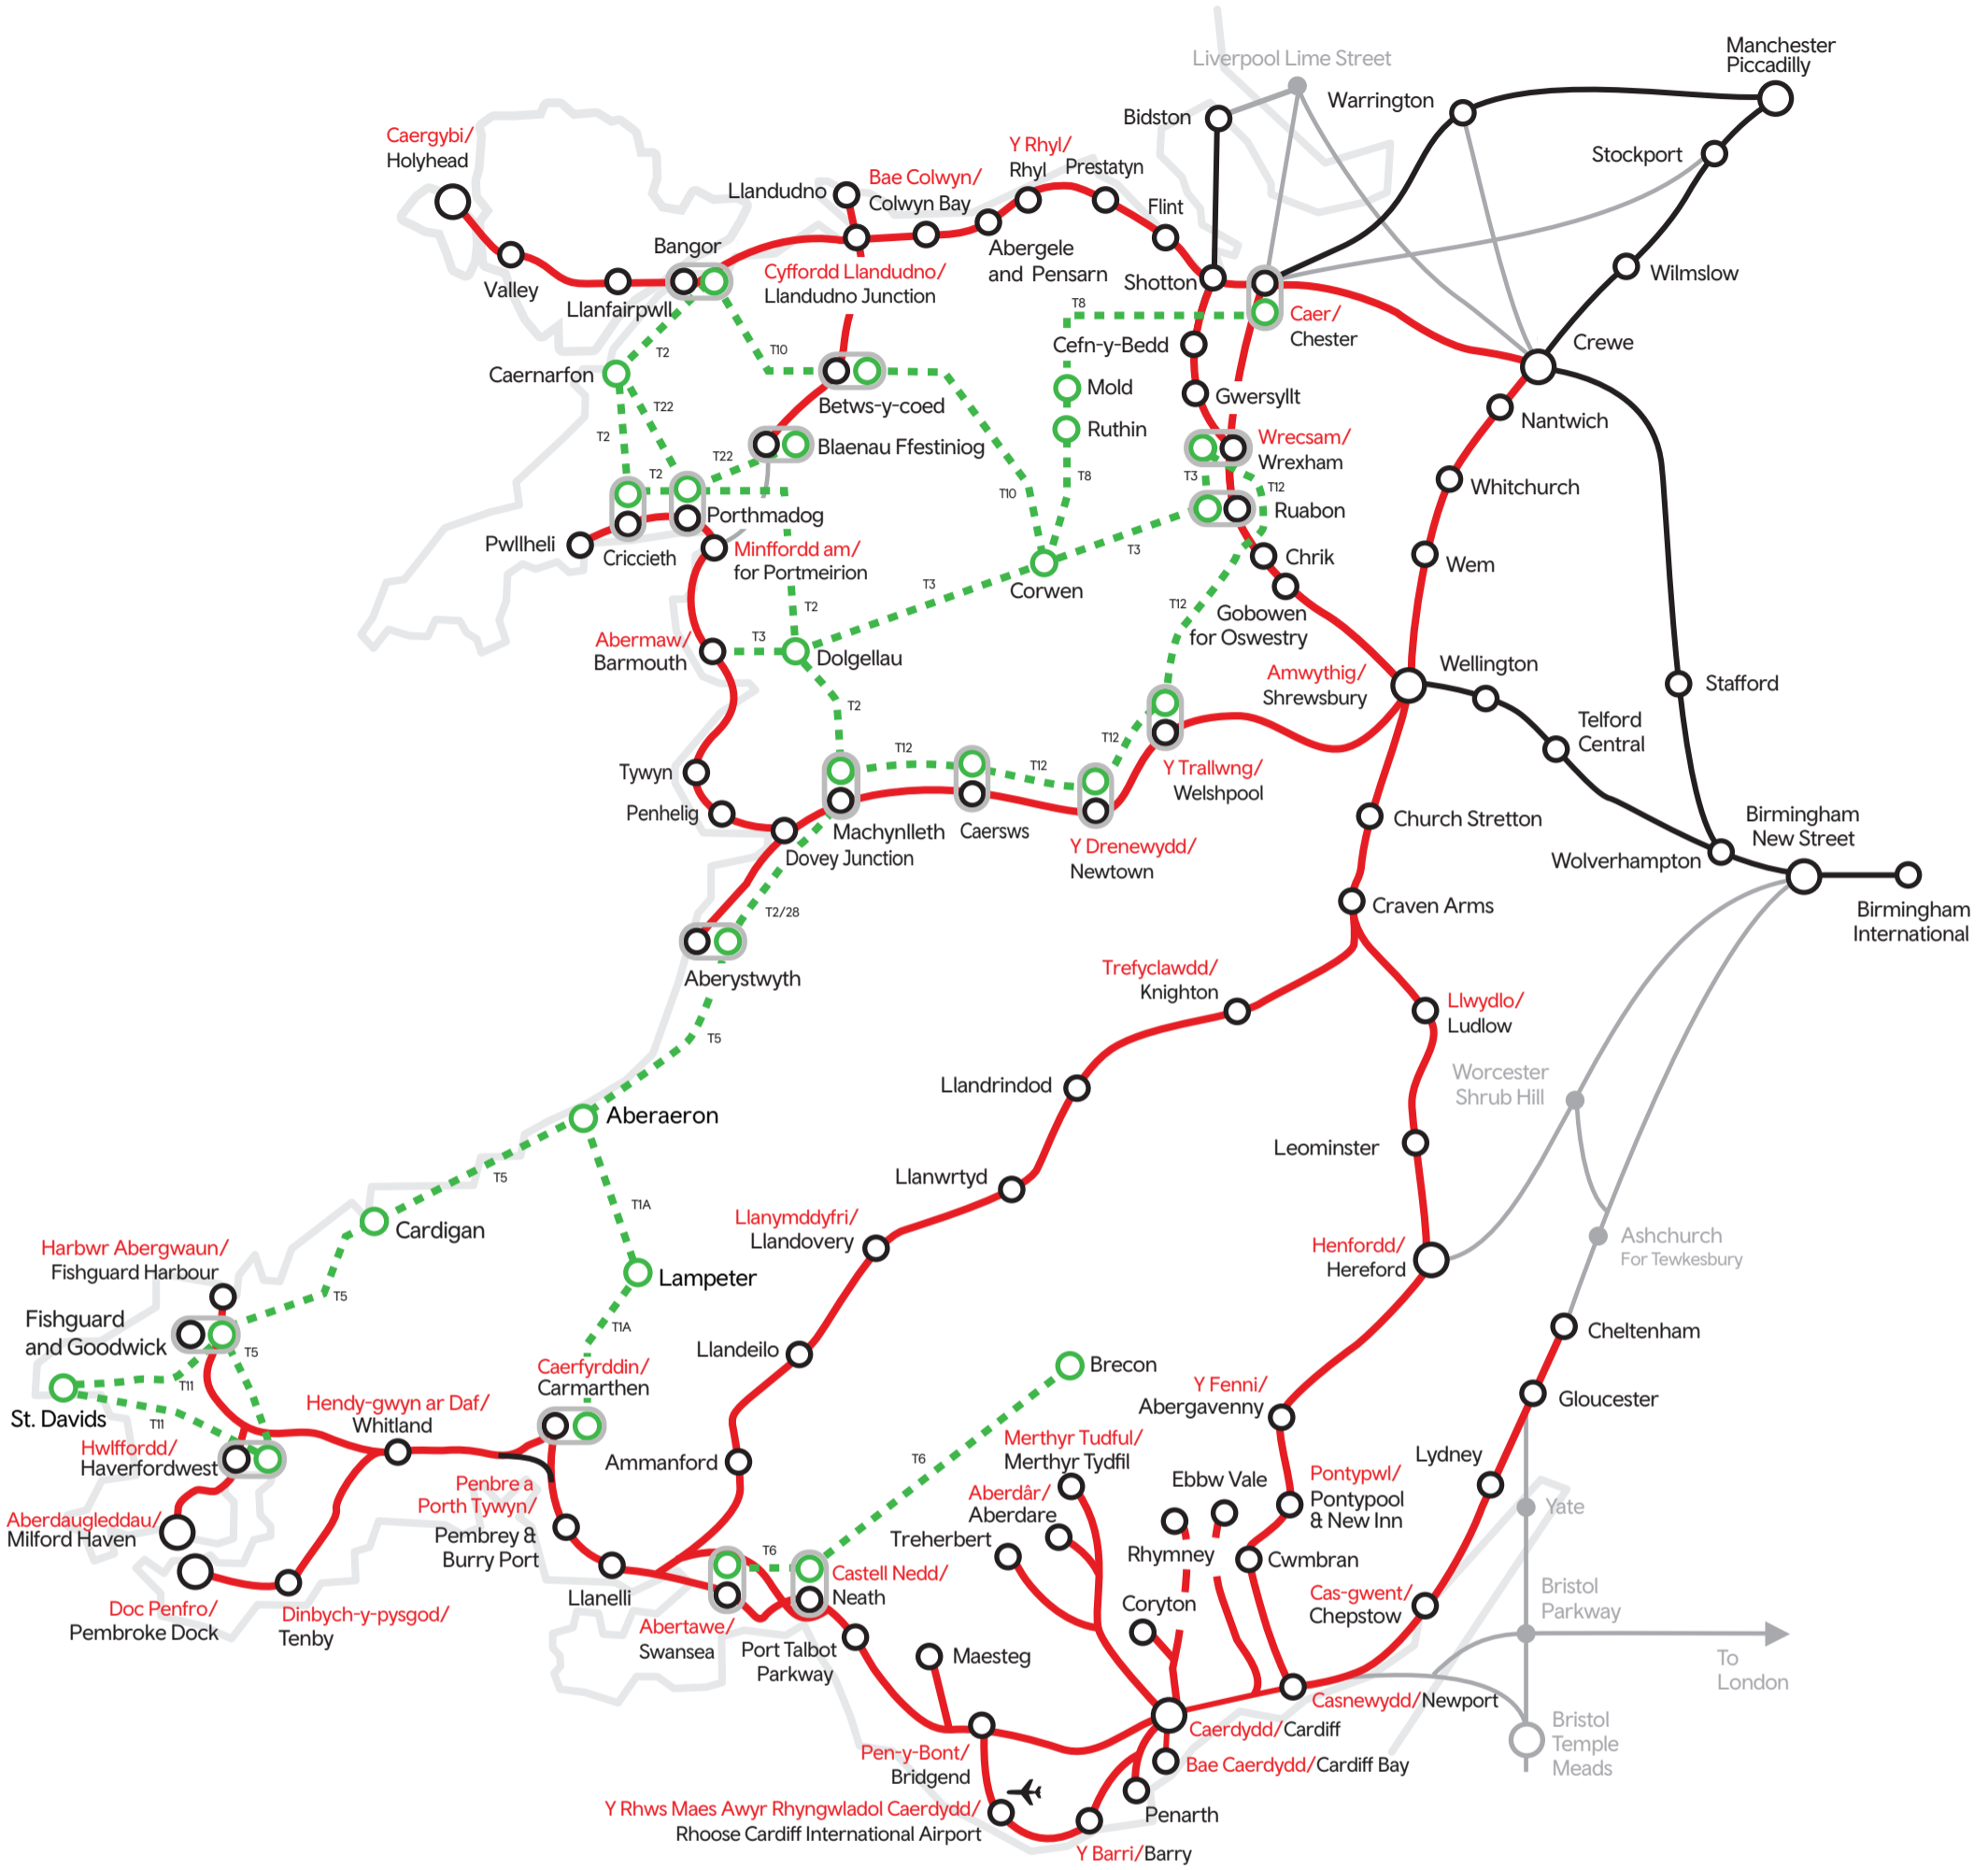

EXPLORE WALES

- Explore Wales Pass valid on these routes on the Transport for Wales Network
- Transport for Wales Network
- Other services not operated by Transport for Wales Network
- - - Explore Wales pass valid on these T1/T1A, T2, T3, T5, T6, T8, T10, T11, T12, T22 and T28 bus routes
- ⊙ Locations with bus and train stops