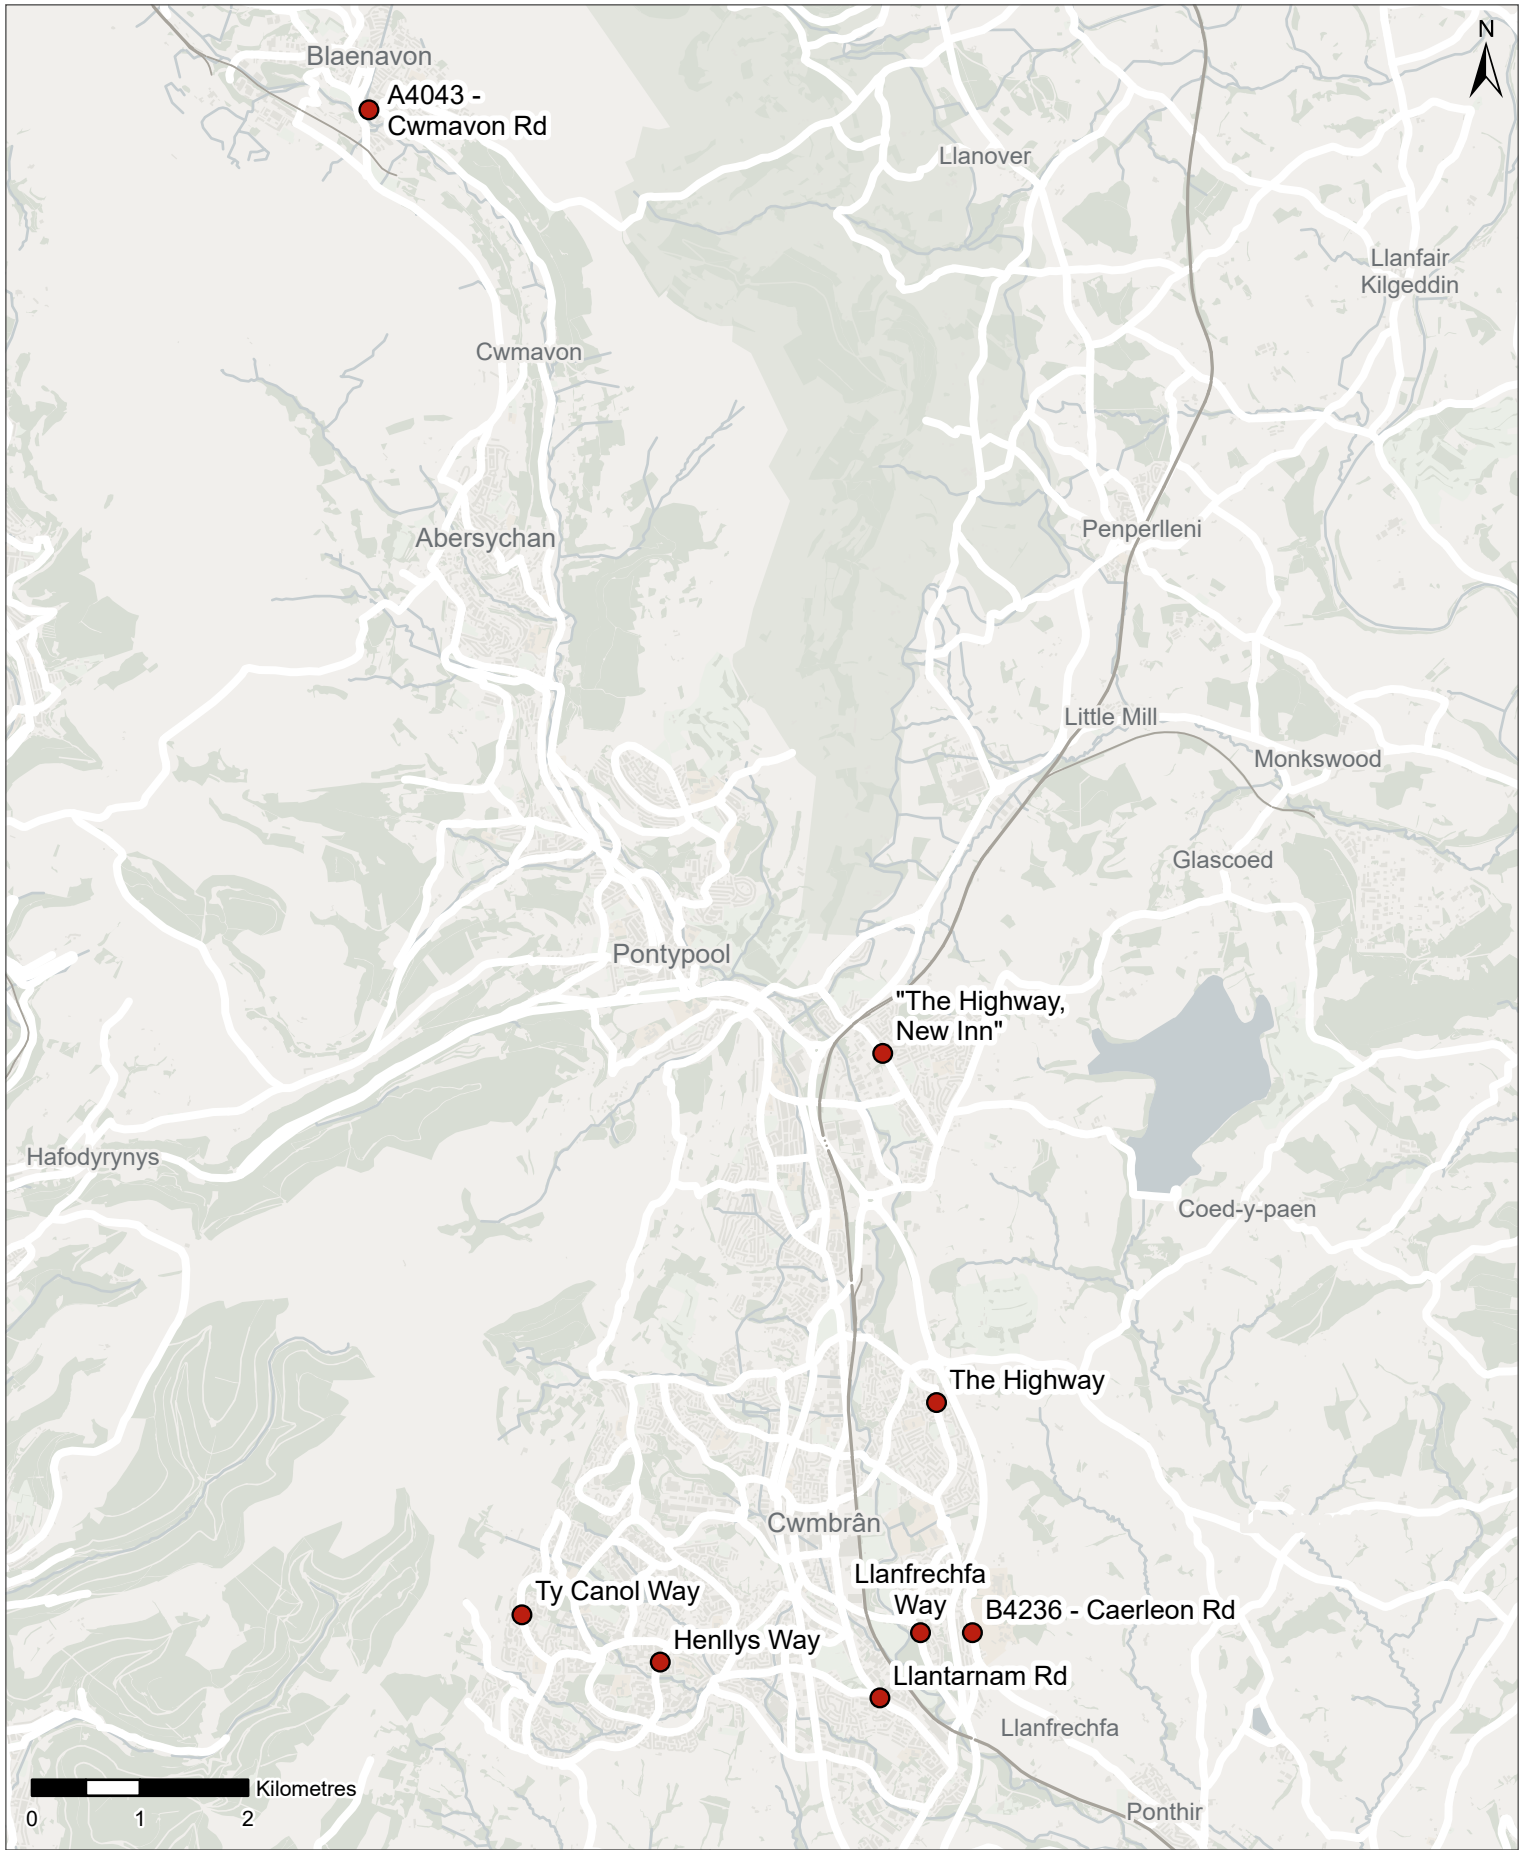

Legend

- Monitoring Site

TRAFNIDIAETH CYMRU
TRANSPORT FOR WALES

Licence

© Crown copyright and database rights 2024.
Ordnance Survey AC0000830342

Scale at A4
1:70,000

Project Title

20mph National Speed Monitoring

Drawing Title

Torfaen (Cwmbrân, Pontypool and Blaenavon)

Drawing Status

For Information

Drawing Number

Figure A.7

Revision

P02