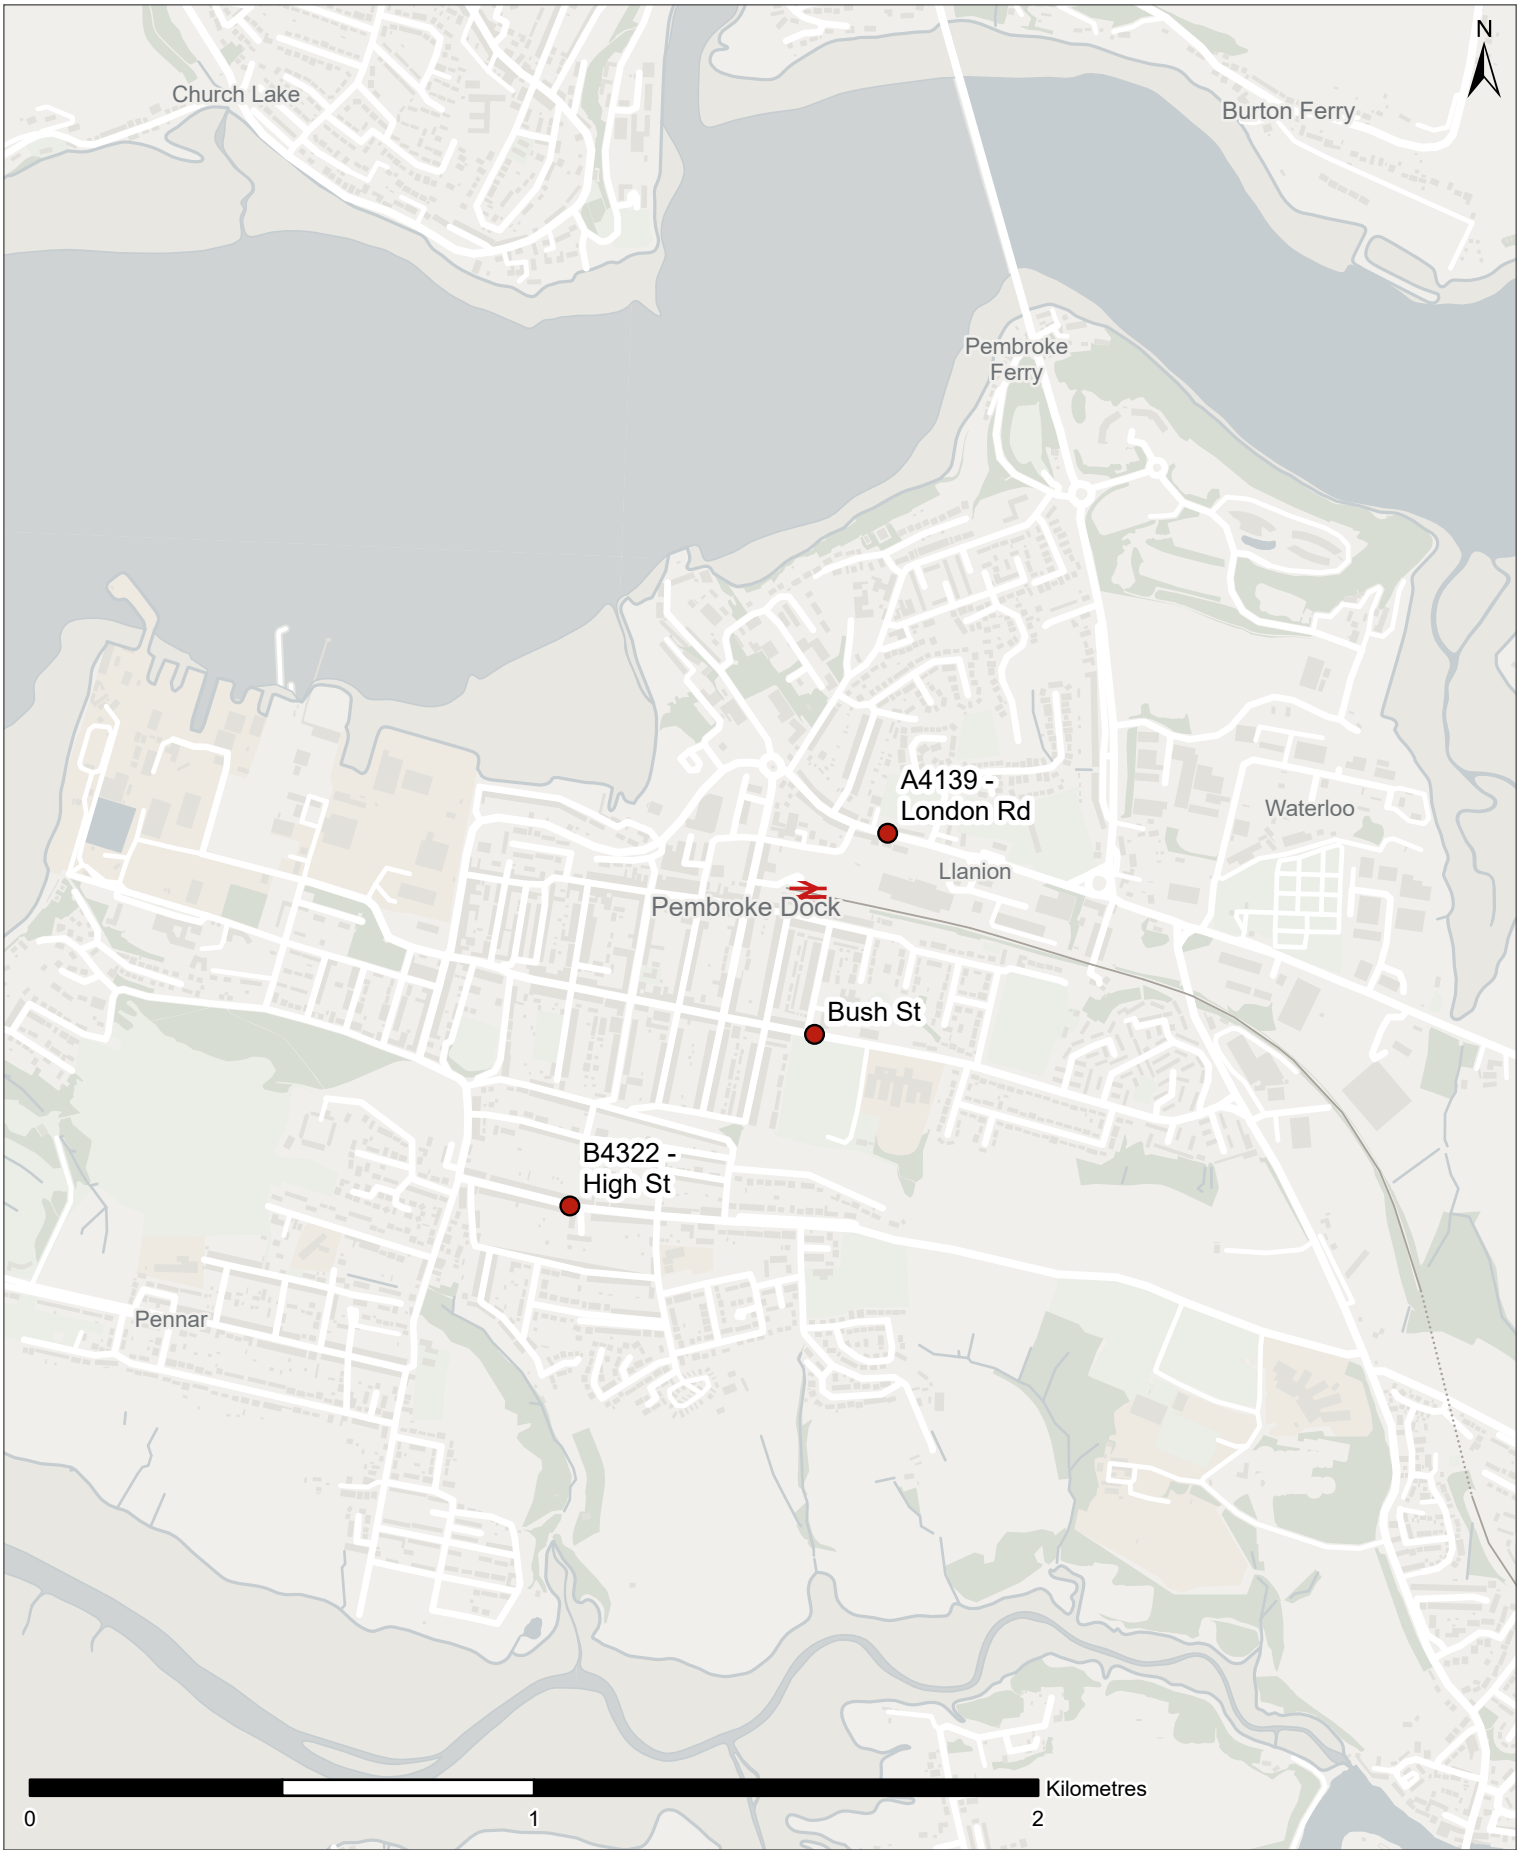

Legend

● Monitoring Site

TRAFNIDIAETH CYMRU
TRANSPORT FOR WALES

Yn eiddo'r Cymru ym 1994
Llanelli, Cymru
Yn eiddo'r Cymru ym 1994
Llanelli, Cymru

Licence
© Crown copyright and database rights 2024.
Ordnance Survey AC0000830342

Scale at A4
1:15,000

Project Title
20mph National Speed Monitoring

Drawing Title
Pembroke Dock

Drawing Status
For Information

Drawing Number
Figure A.5

Revision
P02