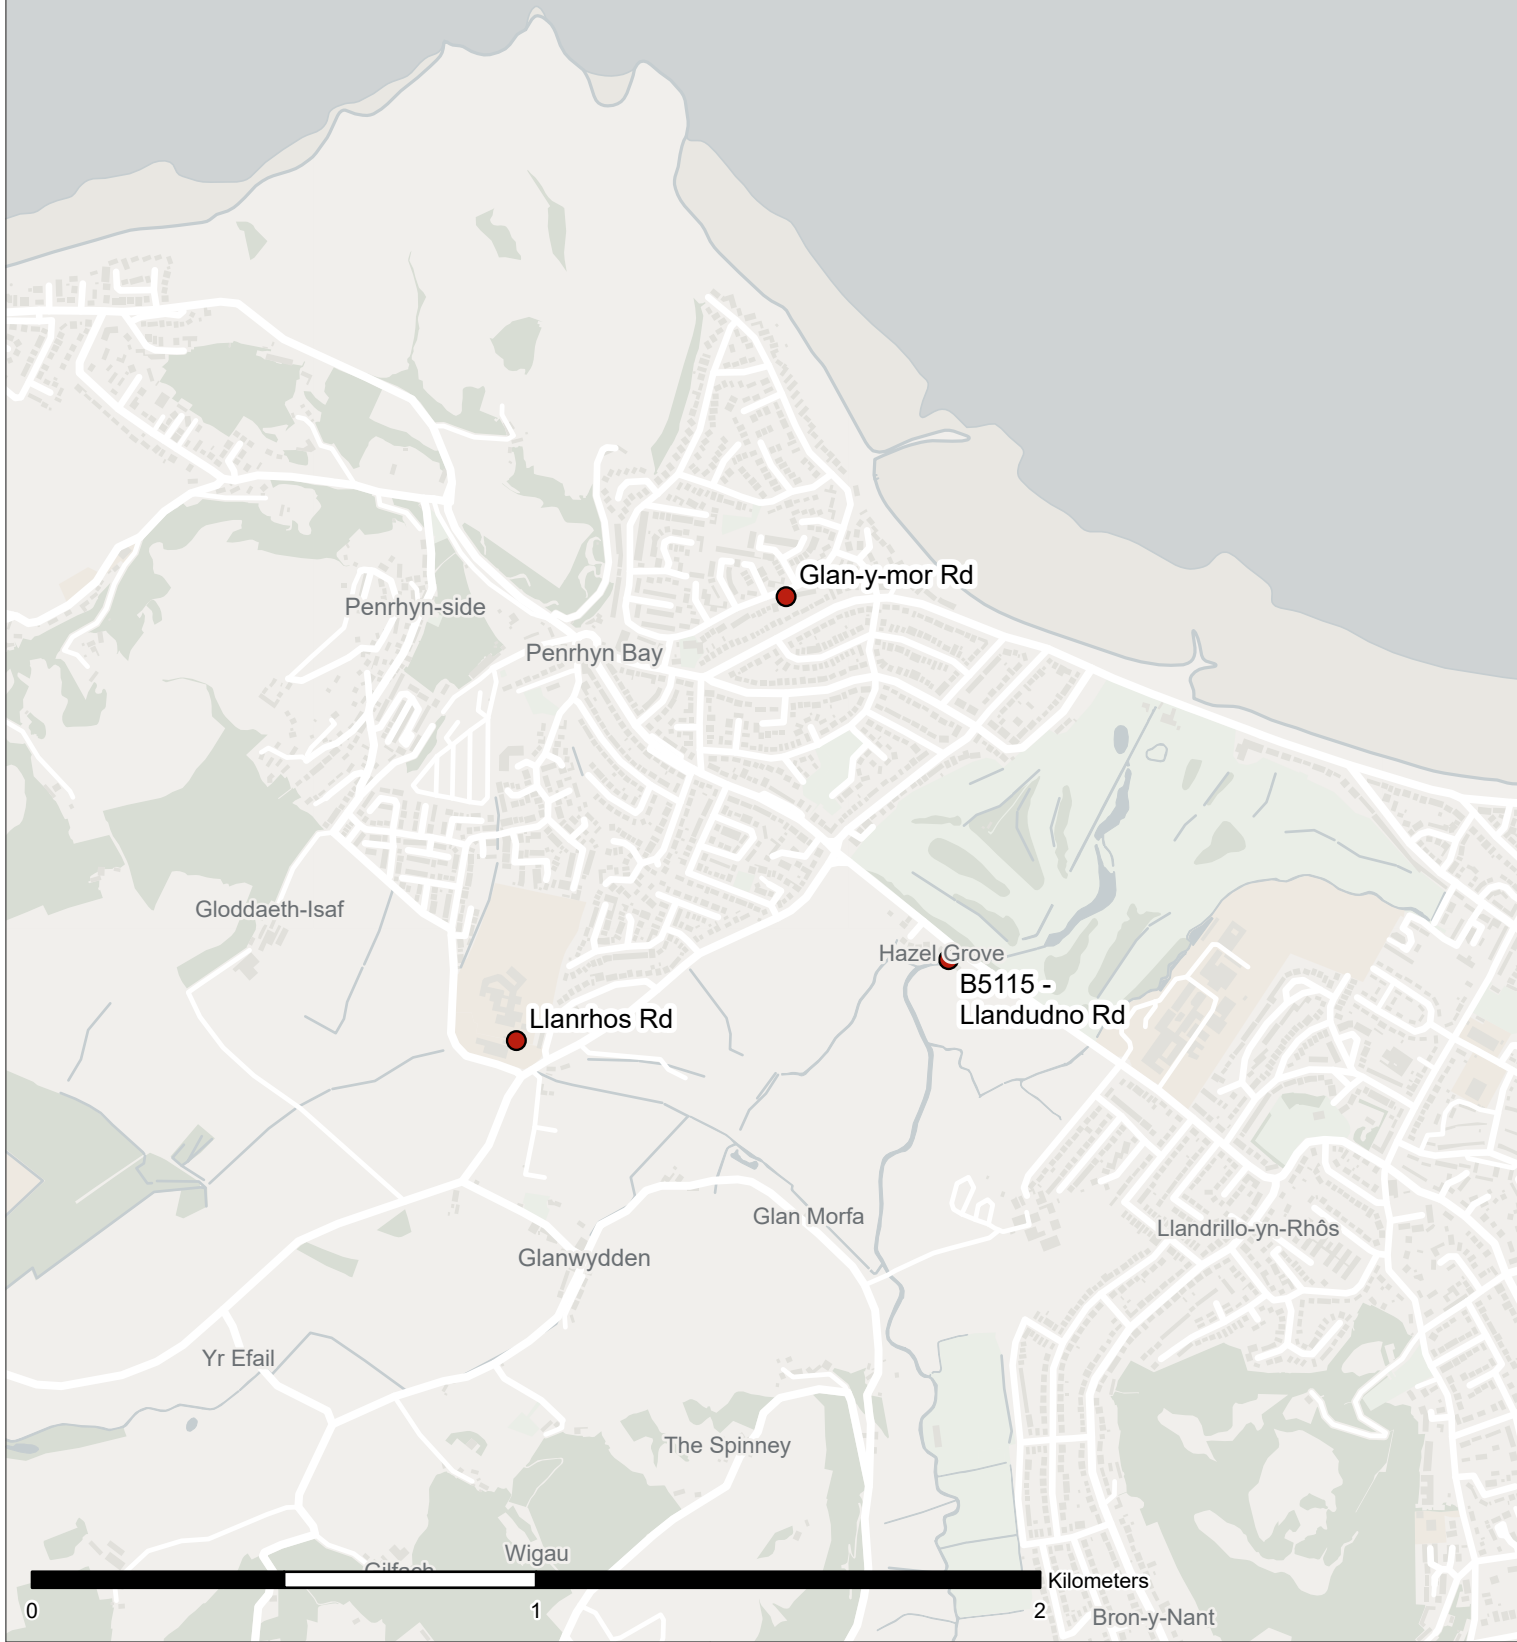

Legend

● Monitoring Site

TRAFNIDIAETH CYMRU
TRANSPORT FOR WALES

Licence

© Crown copyright and database rights 2024.
Ordnance Survey AC0000830342

Scale at A4
1:15,000

Project Title

20mph National Speed Monitoring

Drawing Title

Penrhyn Bay

Drawing Status

For Information

Drawing Number
Figure A.6

Revision
P02