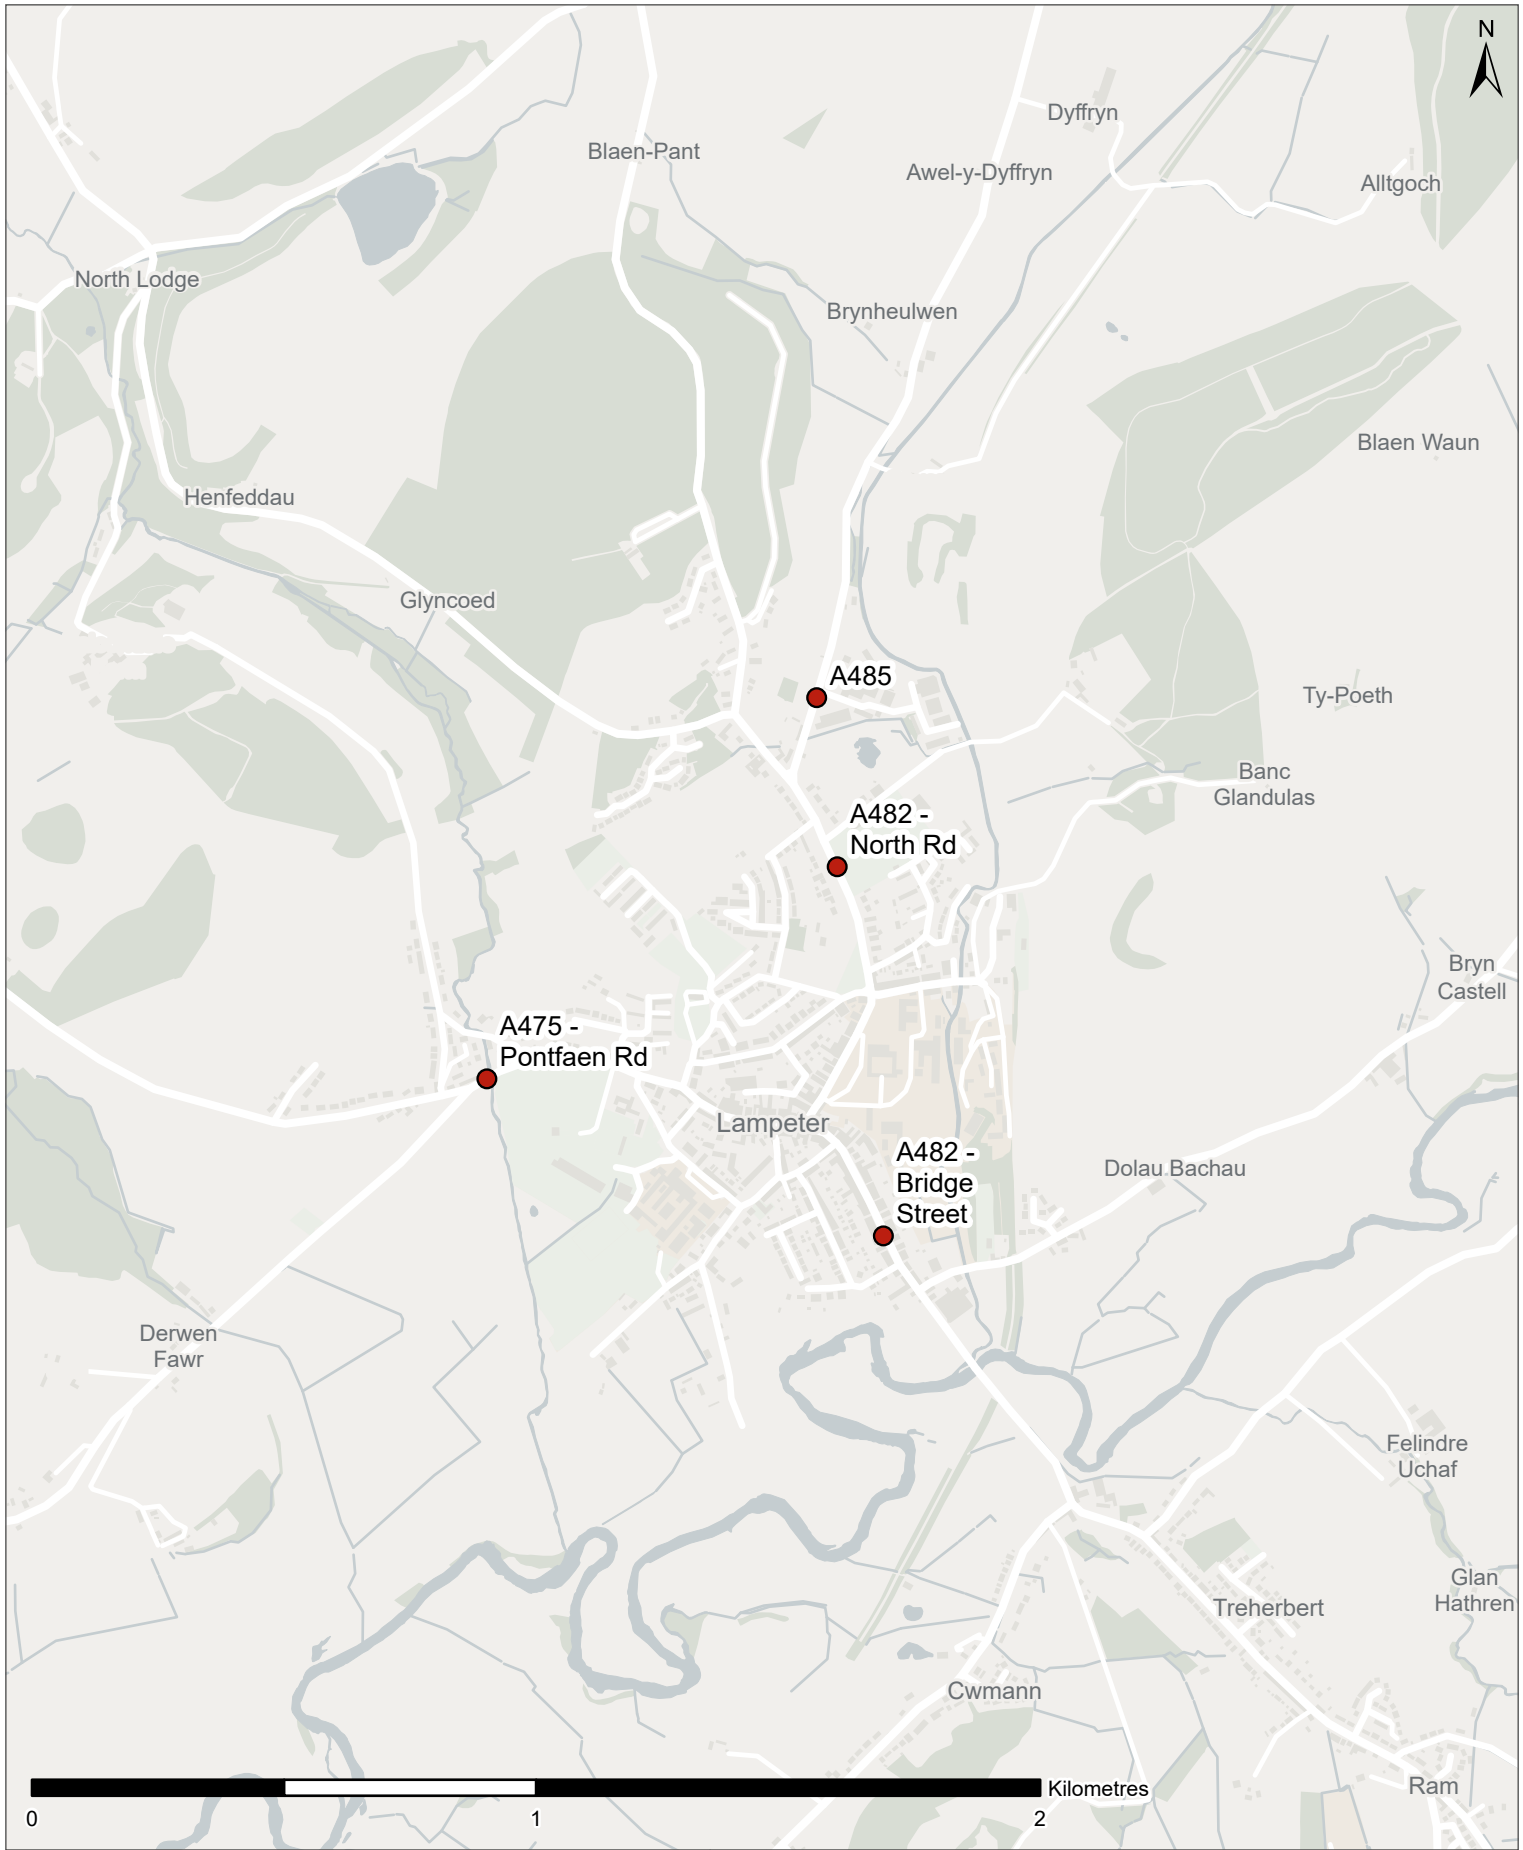

Legend

● Monitoring Site

TRAFNIDIAETH CYMRU
TRANSPORT FOR WALES

Licence

© Crown copyright and database rights 2024.
Ordnance Survey AC0000830342

Scale at A4
1:15,000

Project Title

20mph National Speed Monitoring

Drawing Title

Lampeter

Drawing Status

For Information

Drawing Number
Figure A.2

Revision
P02