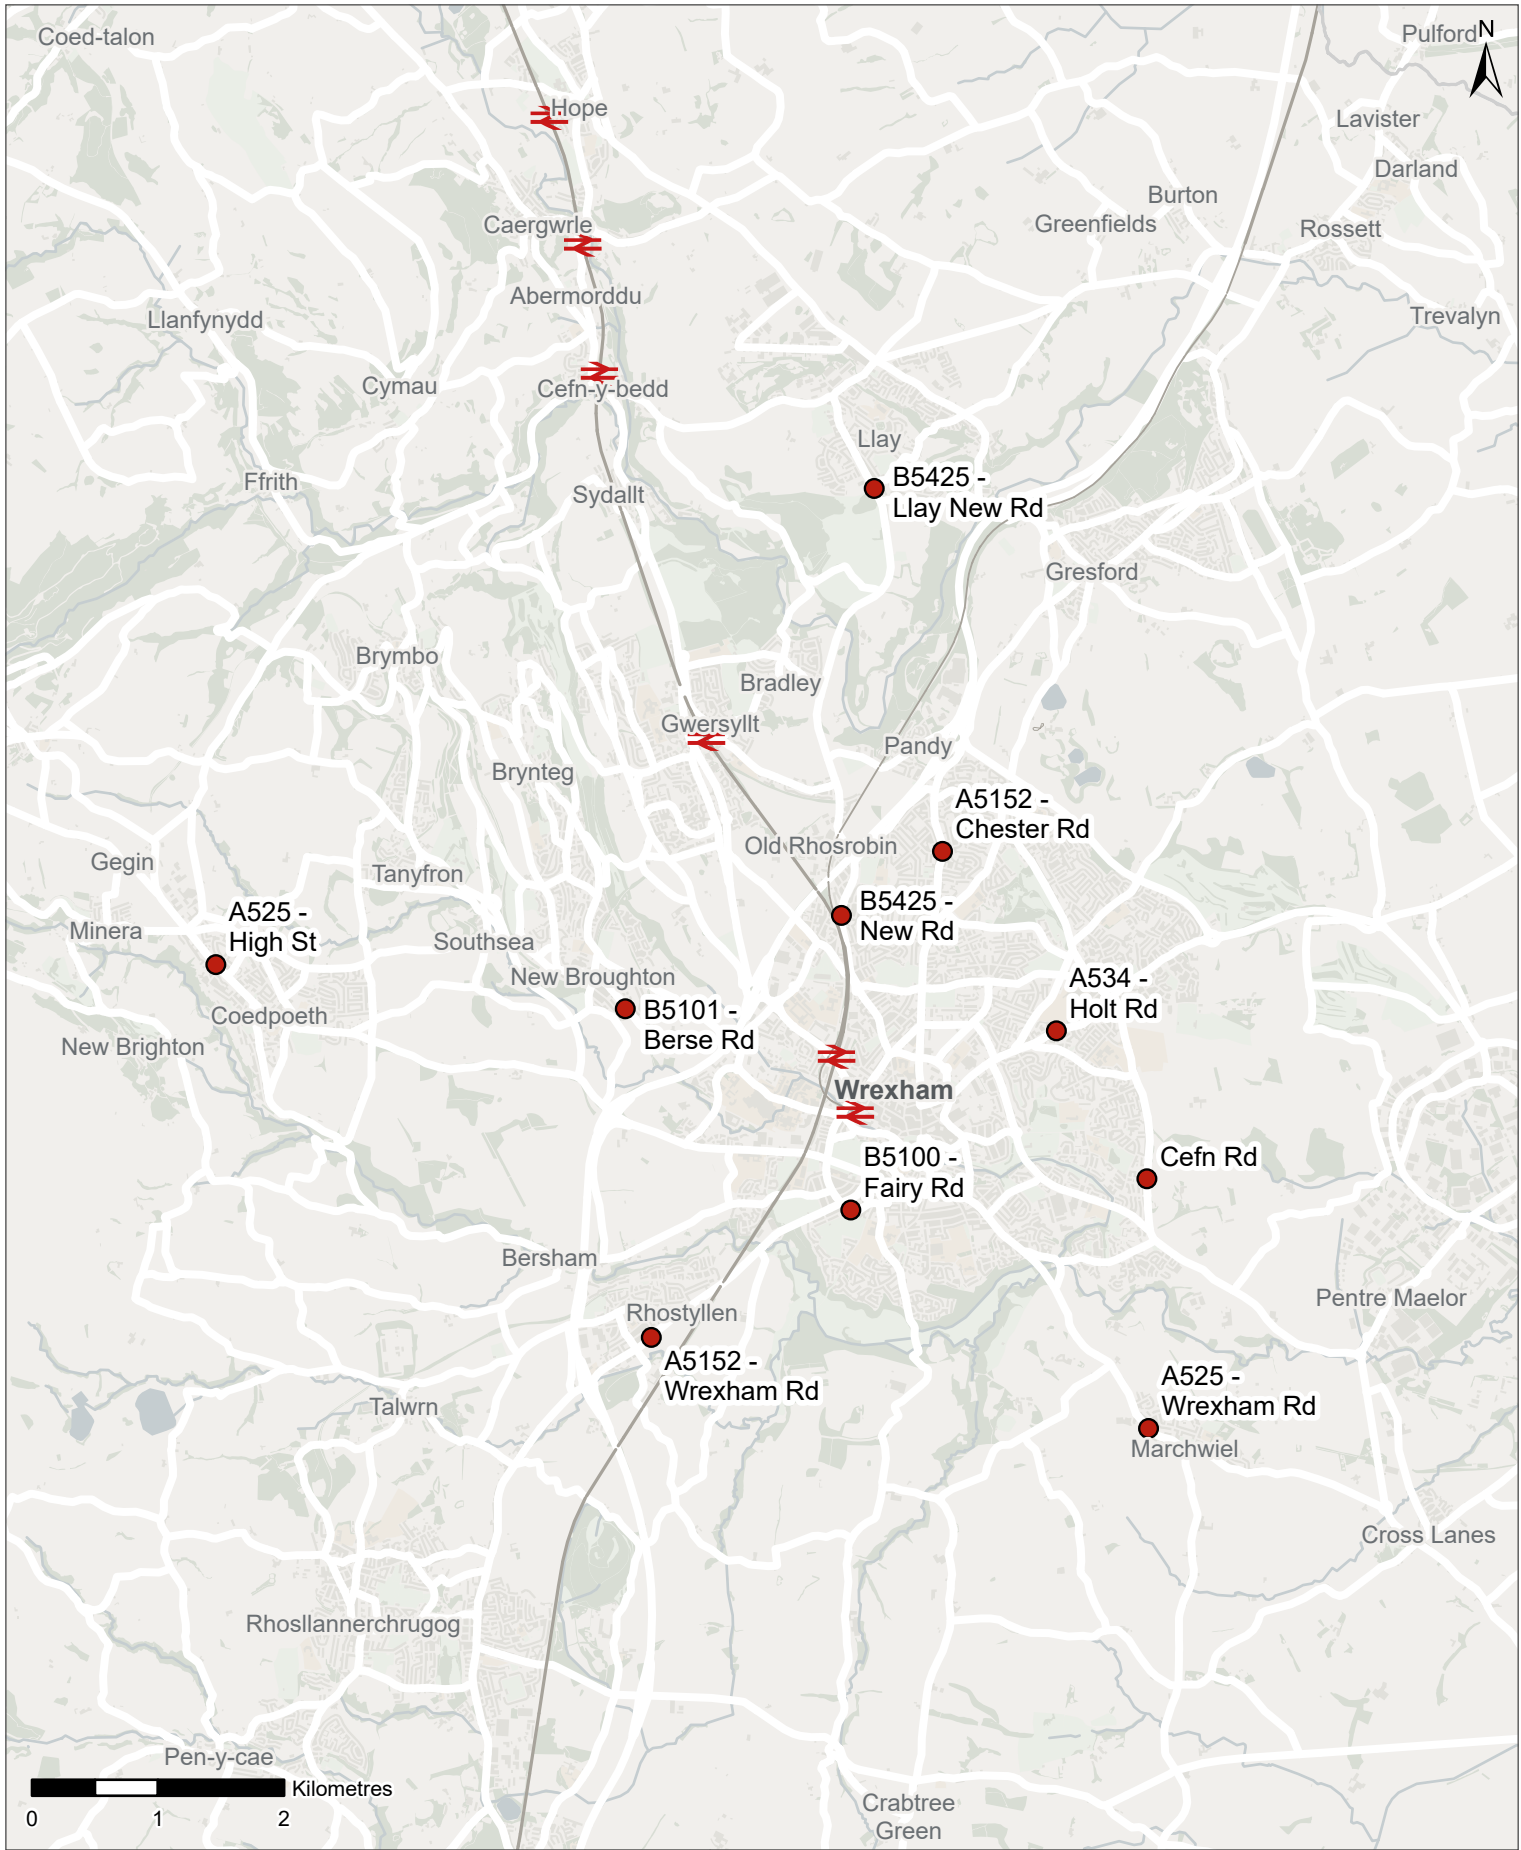

Legend

● Monitoring Site

TRAFNIDIAETH CYMRU
TRANSPORT FOR WALES

Licence
© Crown copyright and database rights 2024.
Ordnance Survey AC0000830342

Scale at A4
1:60,000

Project Title
20mph National Speed Monitoring

Drawing Title
Wrexham

Drawing Status
For Information

Drawing Number
Figure A.9

Revision
P02