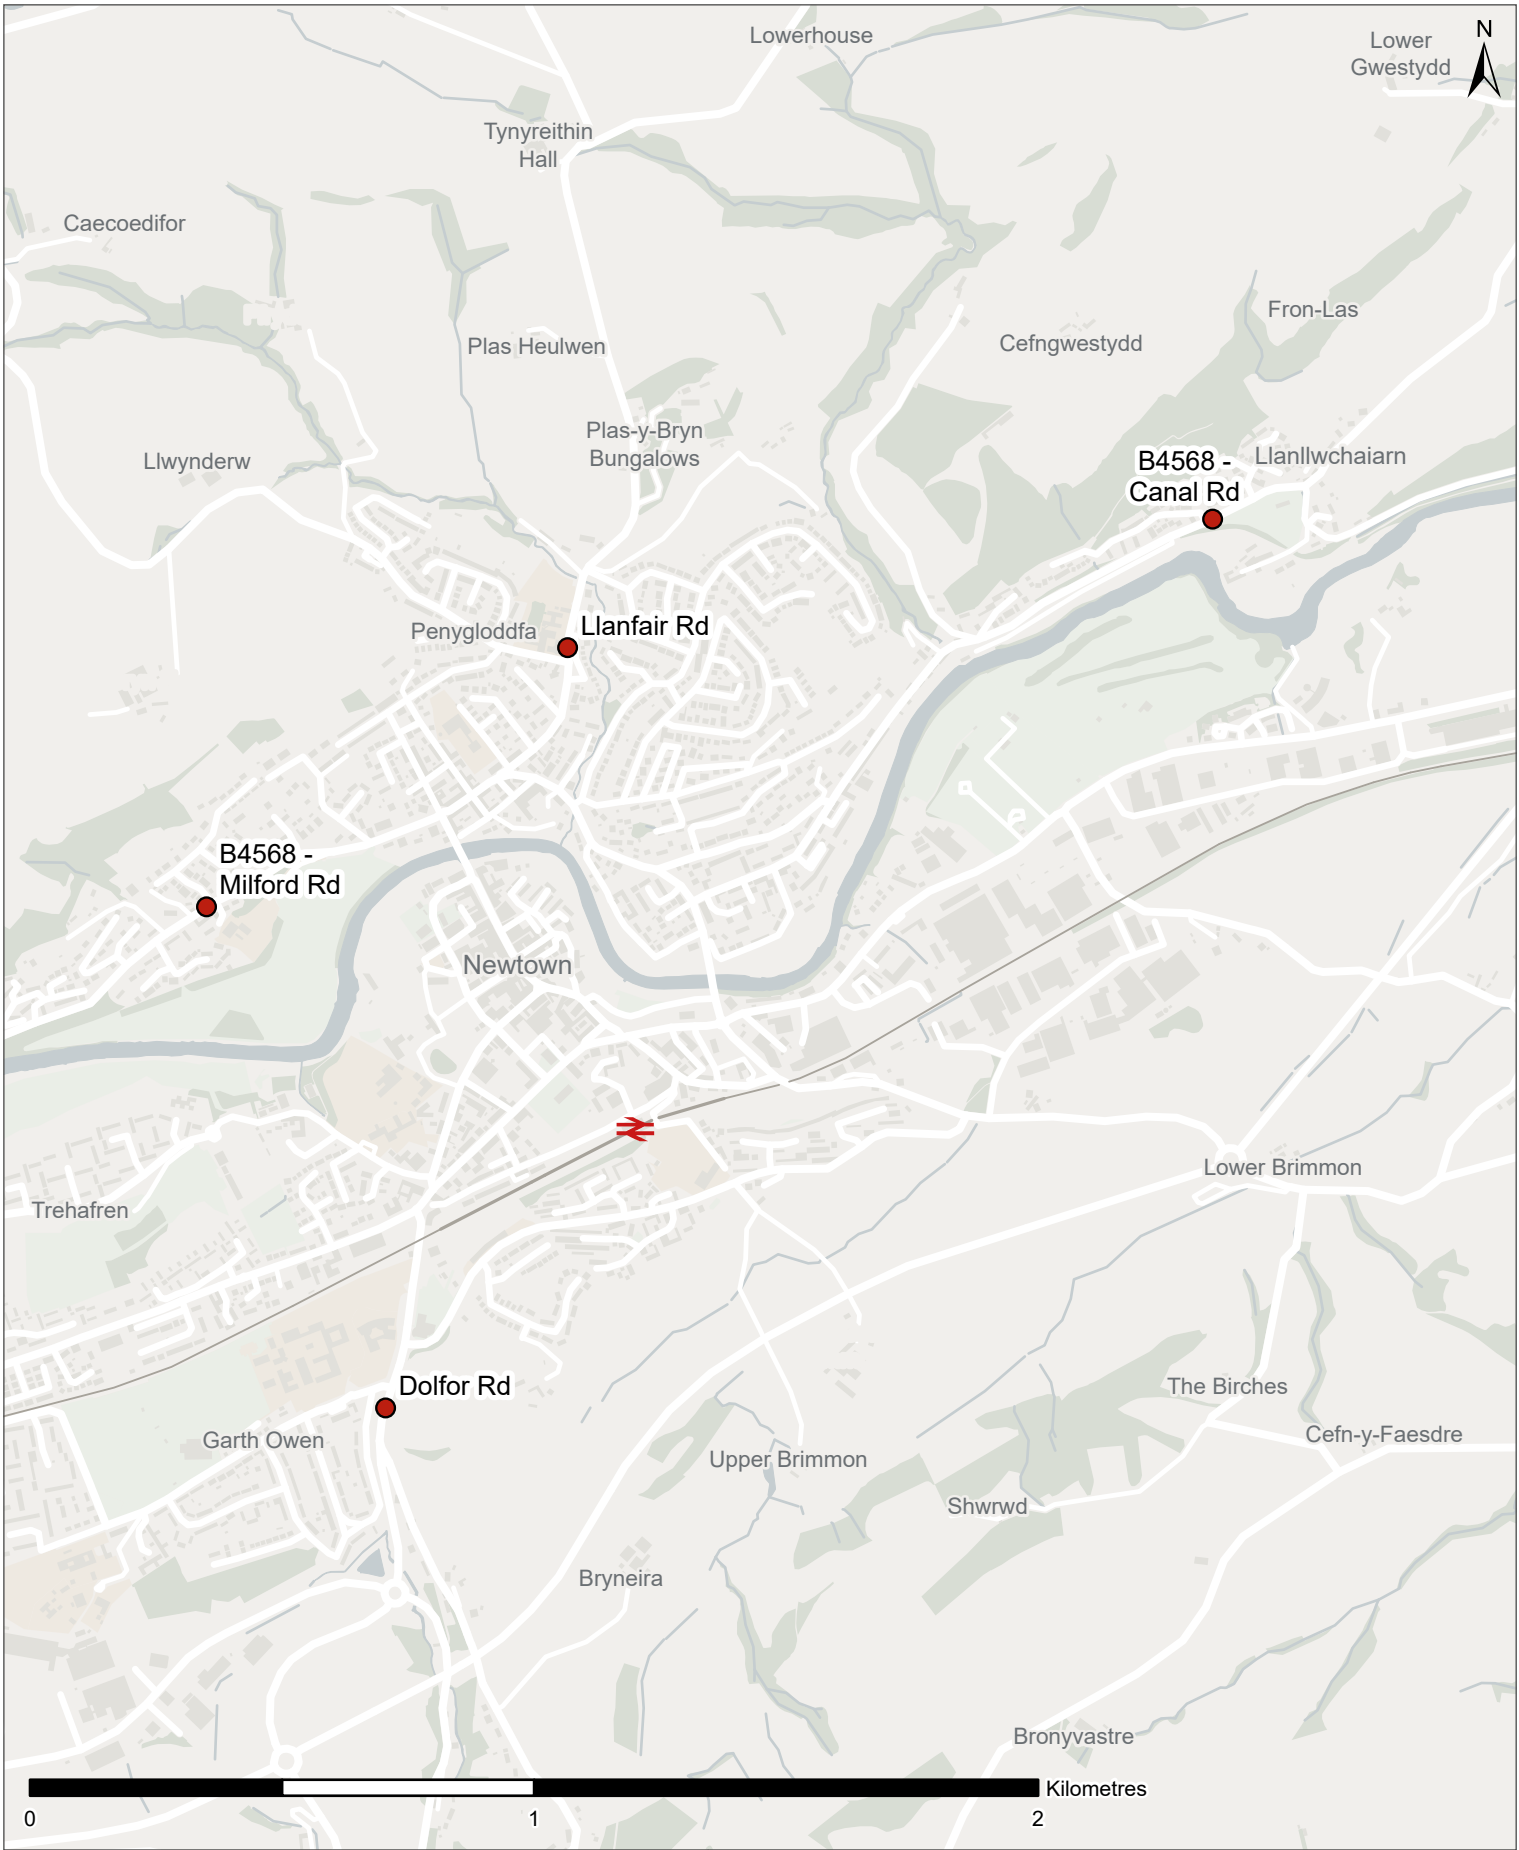

Legend

● Monitoring Site

TRAFNIDIAETH CYMRU
TRANSPORT FOR WALES

Licence
© Crown copyright and database rights 2024.
Ordnance Survey AC0000830342

Scale at A4
1:15,000

Project Title
20mph National Speed Monitoring

Drawing Title
Newtown

Drawing Status
For Information

Drawing Number
Figure A.4

Revision
P02