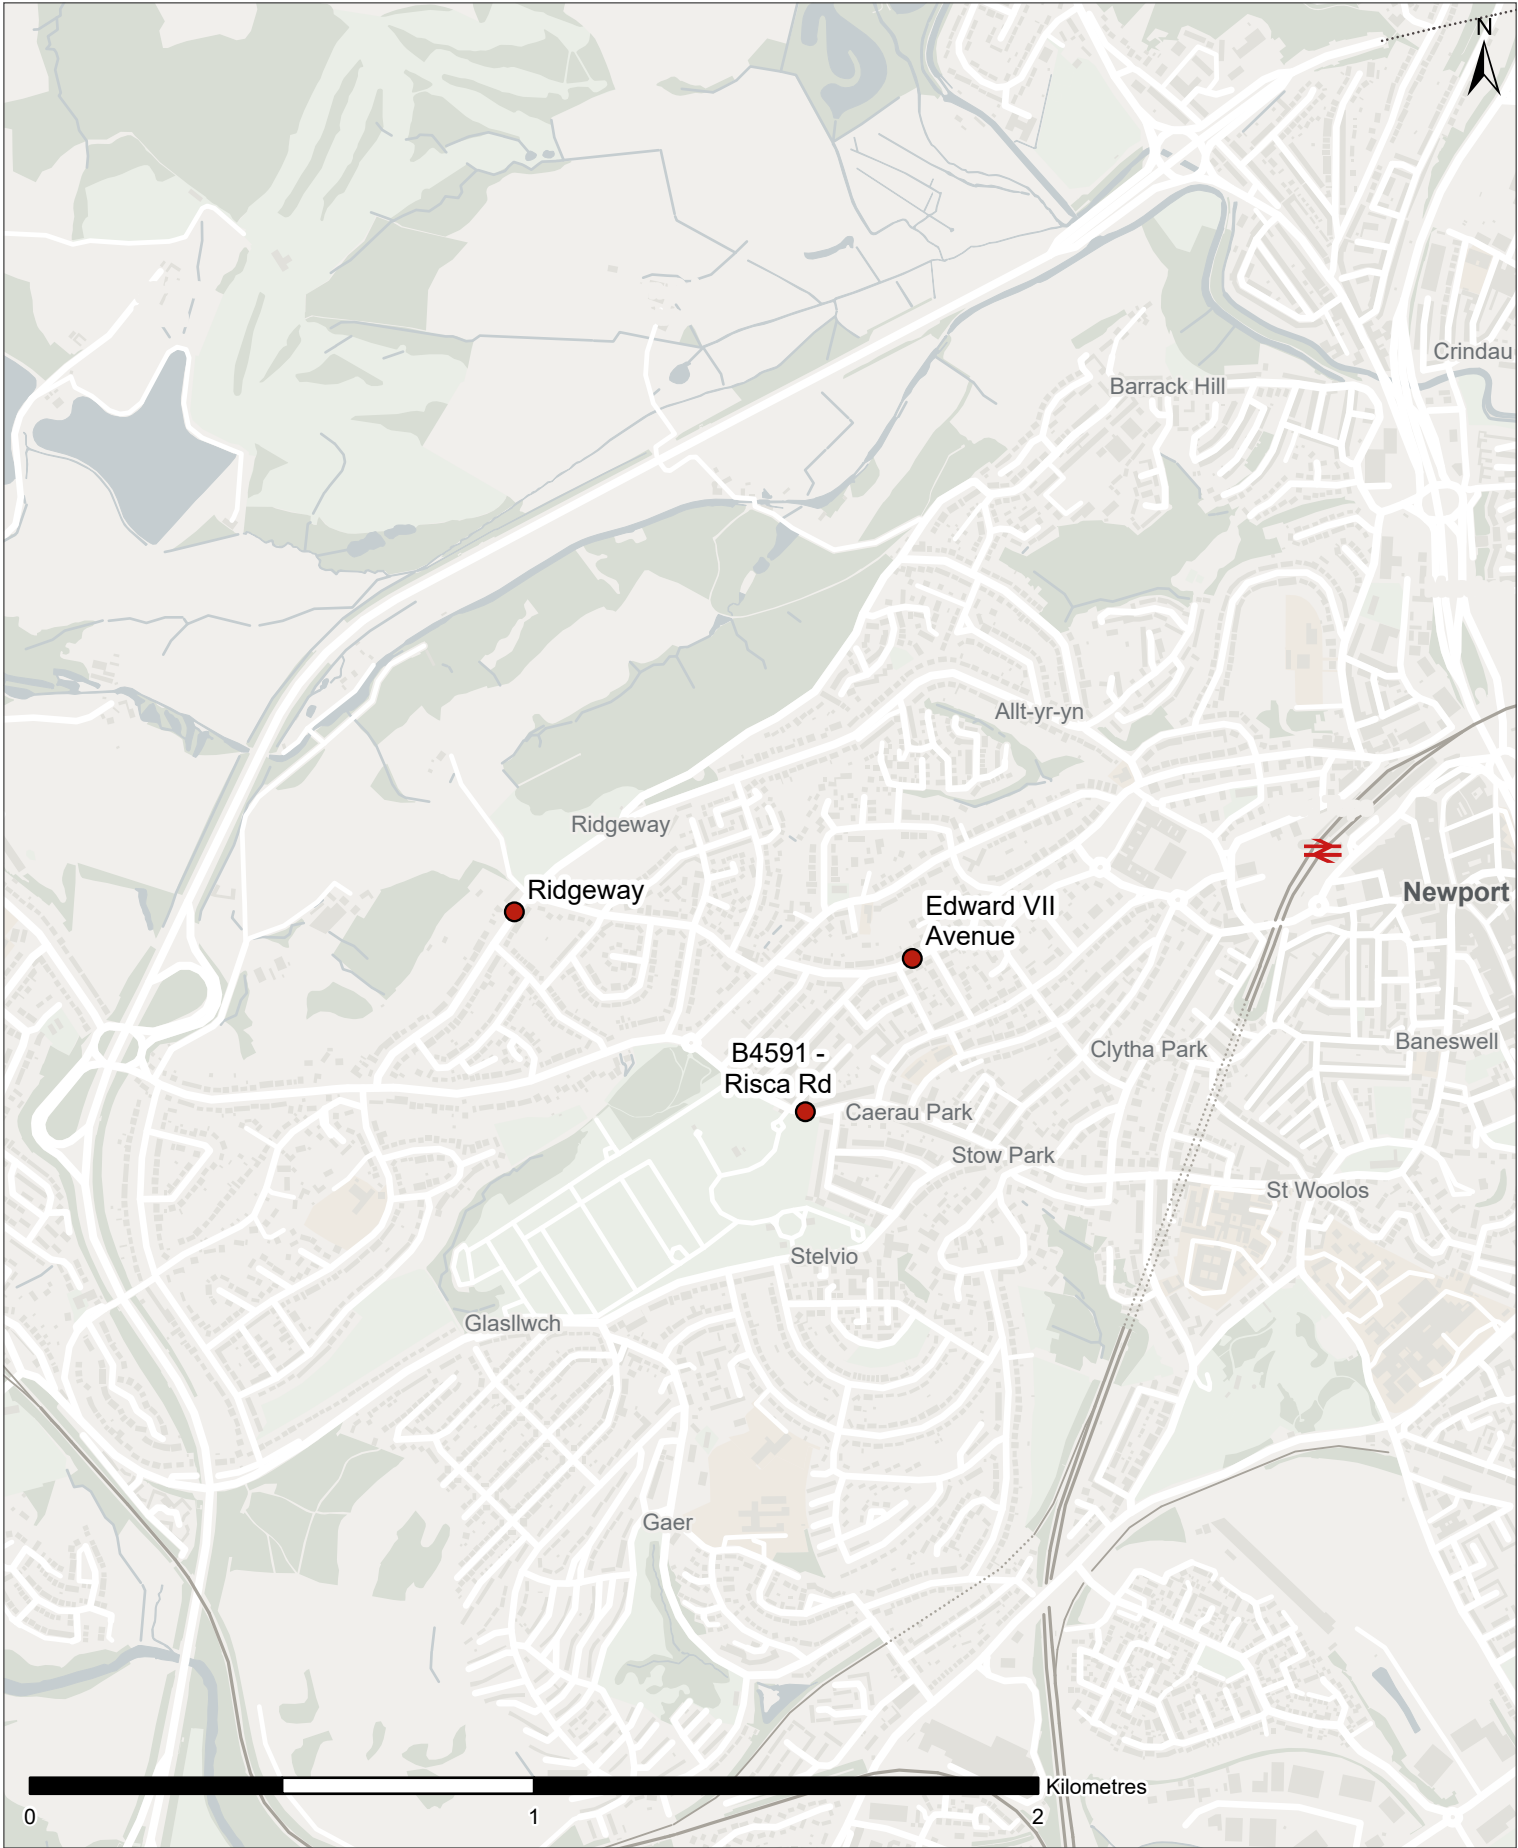

Legend

- Monitoring Site

TRAFNIDIAETH CYMRU
TRANSPORT FOR WALES

Licence

© Crown copyright and database rights 2024.
Ordnance Survey AC0000830342

Scale at A4
1:15,000

Project Title

20mph National Speed Monitoring

Drawing Title

Allt-Yr-Yn (Newport)

Drawing Status

For Information

Drawing Number
Figure A.1

Revision
P02