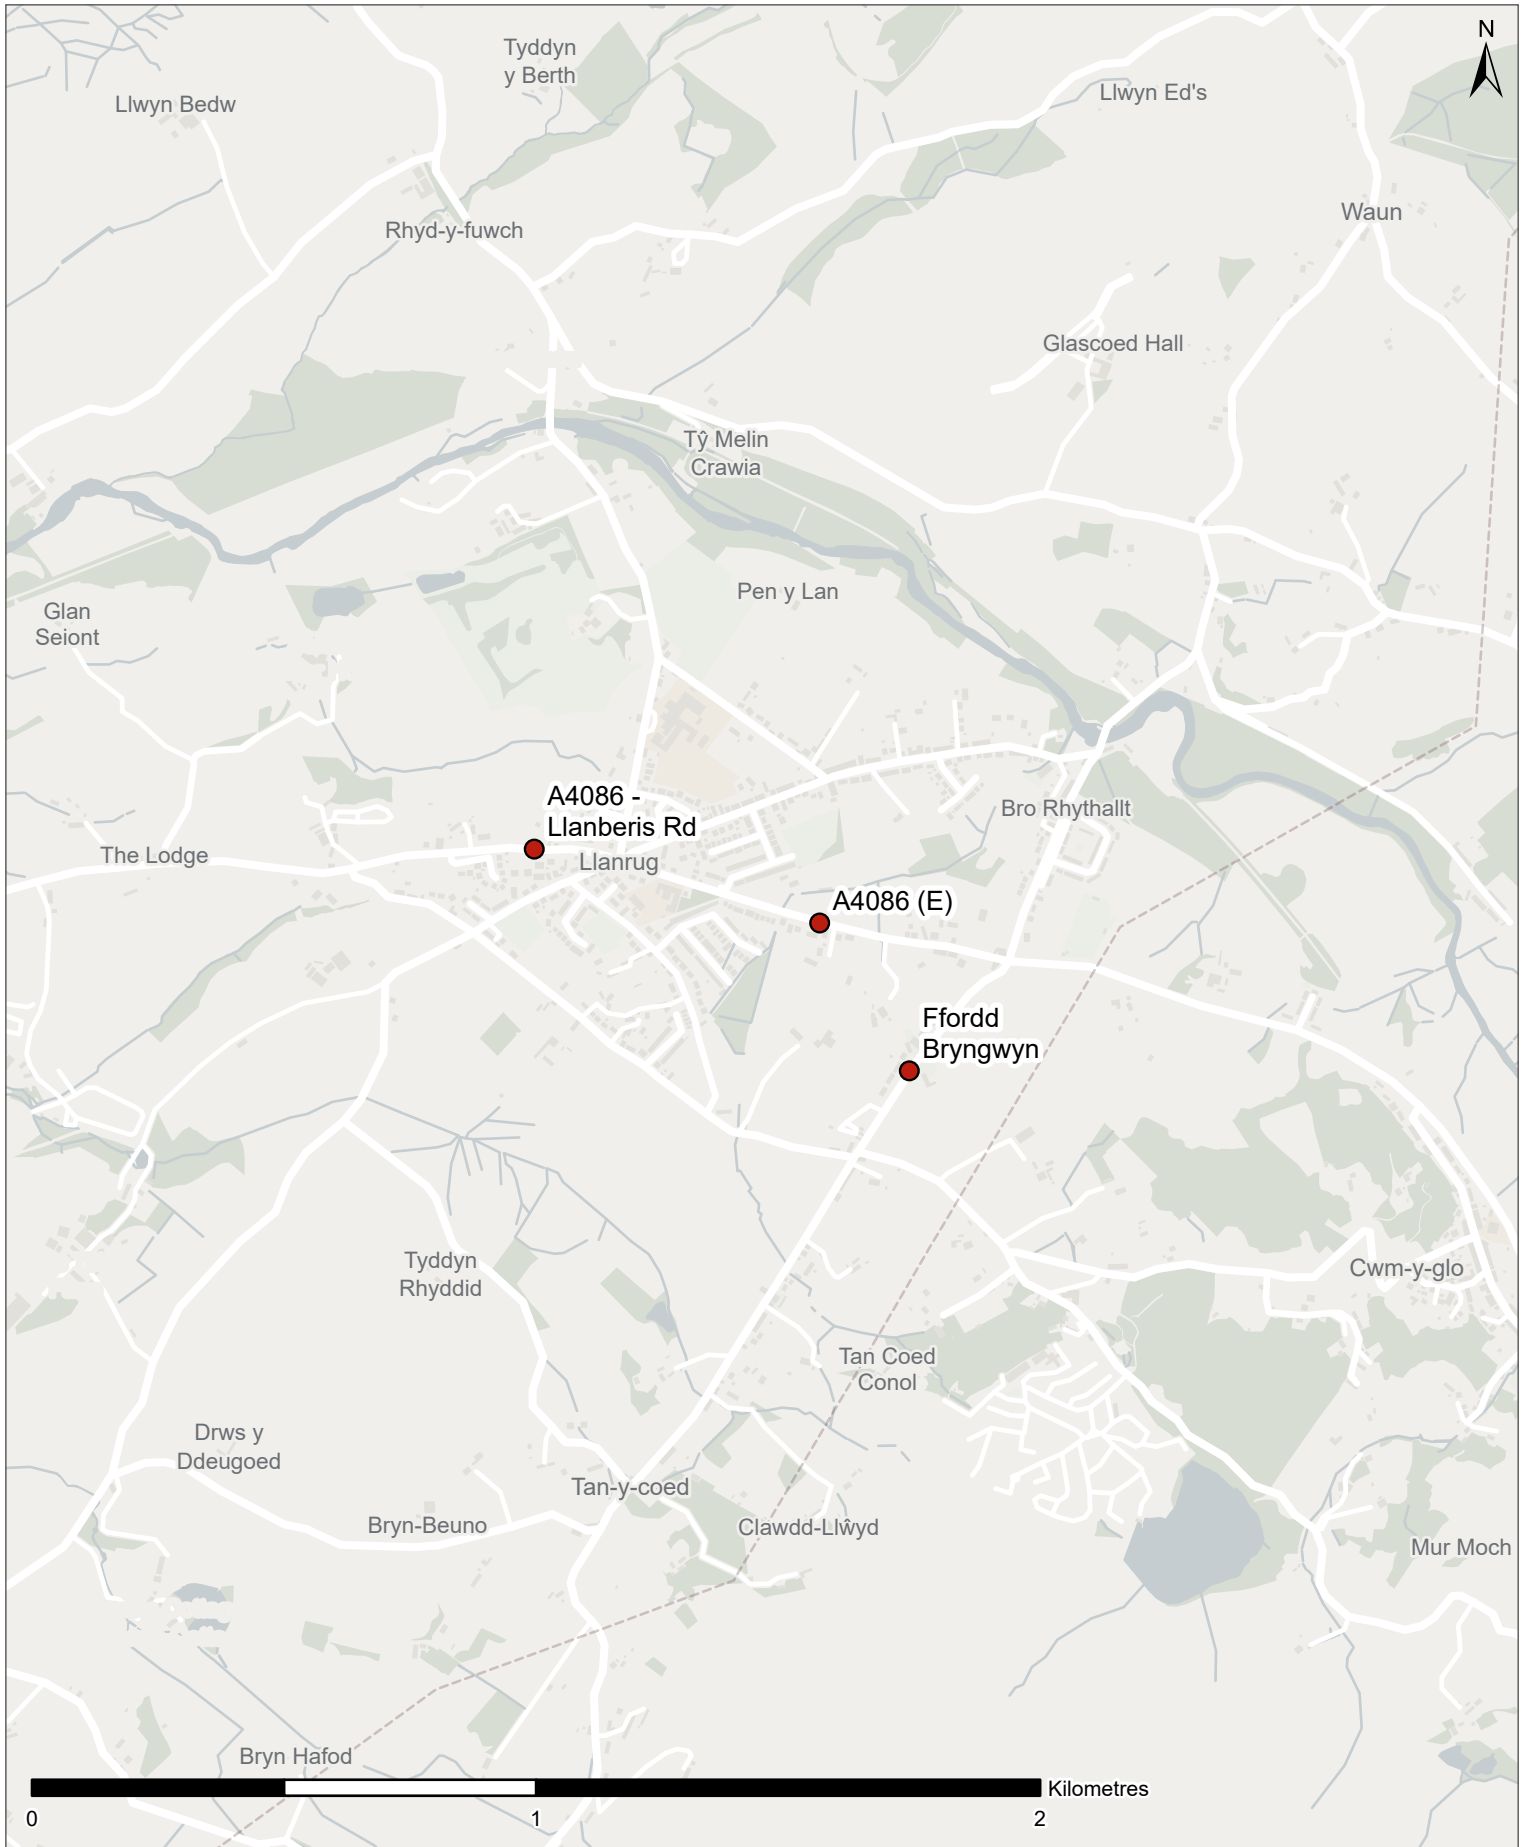

Legend

● Monitoring Site

TRAFNIDIAETH CYMRU
TRANSPORT FOR WALES

Licence
© Crown copyright and database rights 2024.
Ordnance Survey AC0000830342

Scale at A4
1:15,000

Project Title
20mph National Speed Monitoring

Drawing Title
Llanrug

Drawing Status
For Information

Drawing Number
Figure A.3

Revision
P02