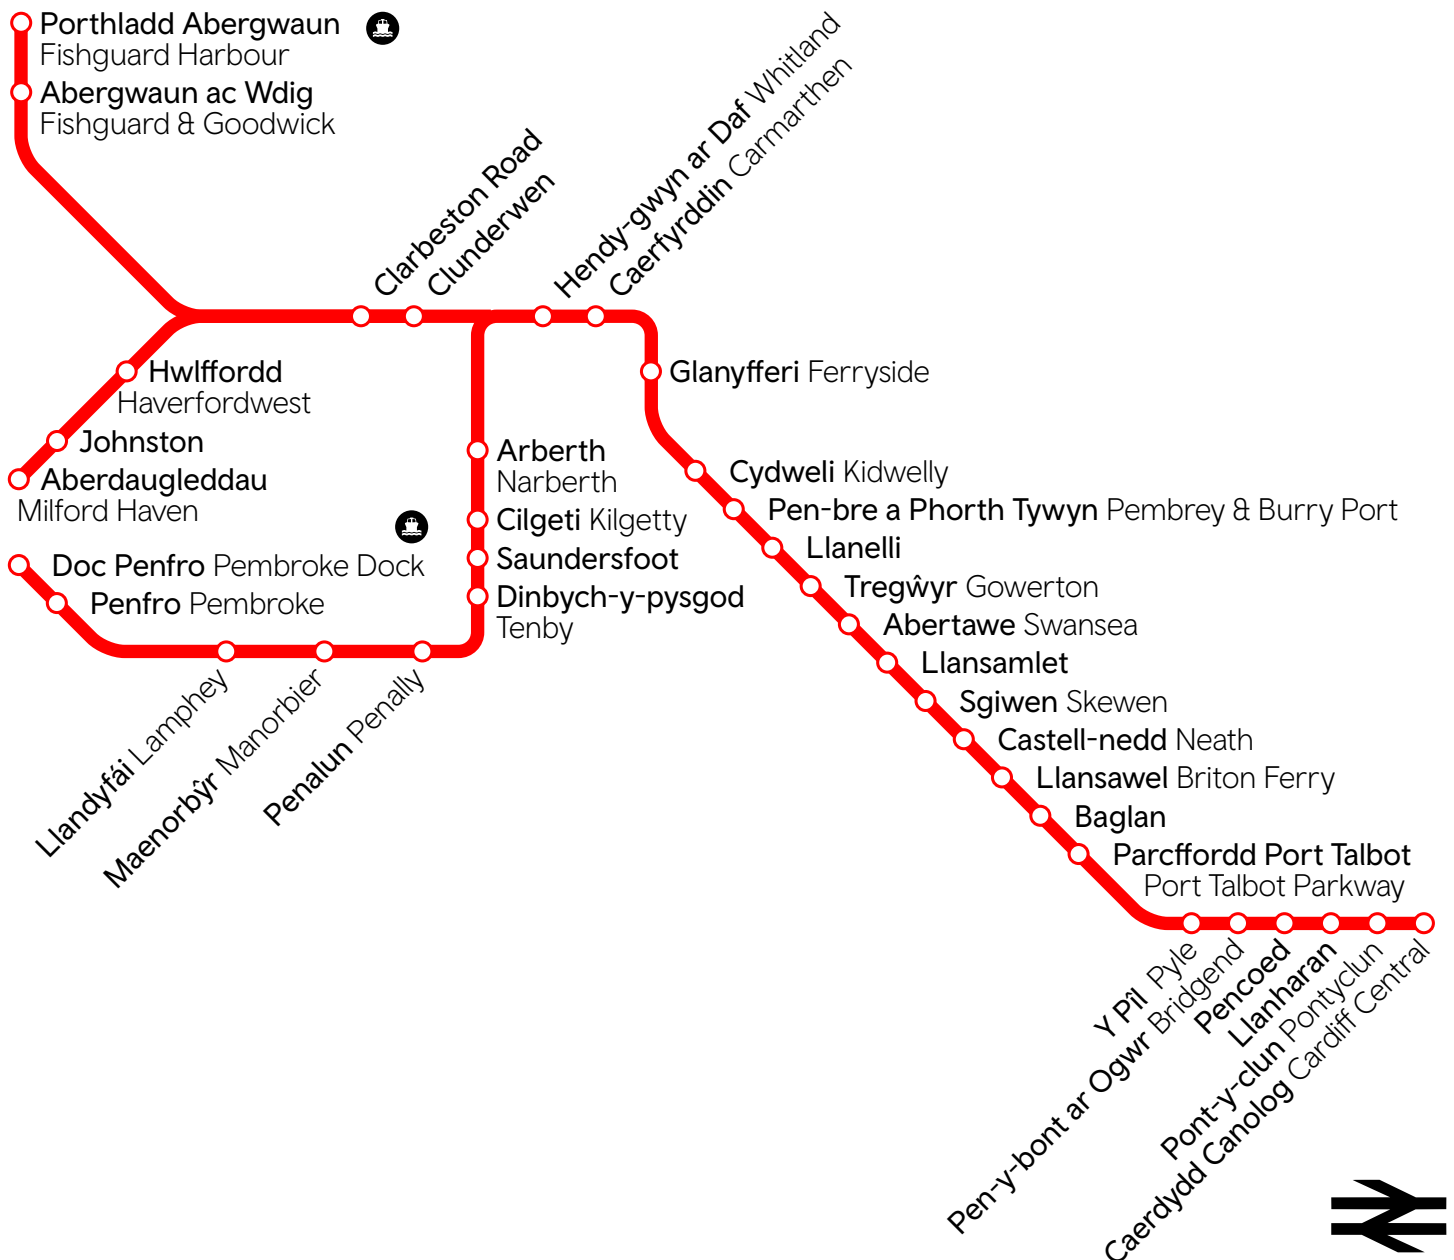

# Amserau trê Train times

**Gorllewin Cymru –  
Abertawe a Chaerdydd**  
17 Mai – 13 Medi 2026

**West Wales –  
Swansea and Cardiff**  
17 May – 13 September 2026