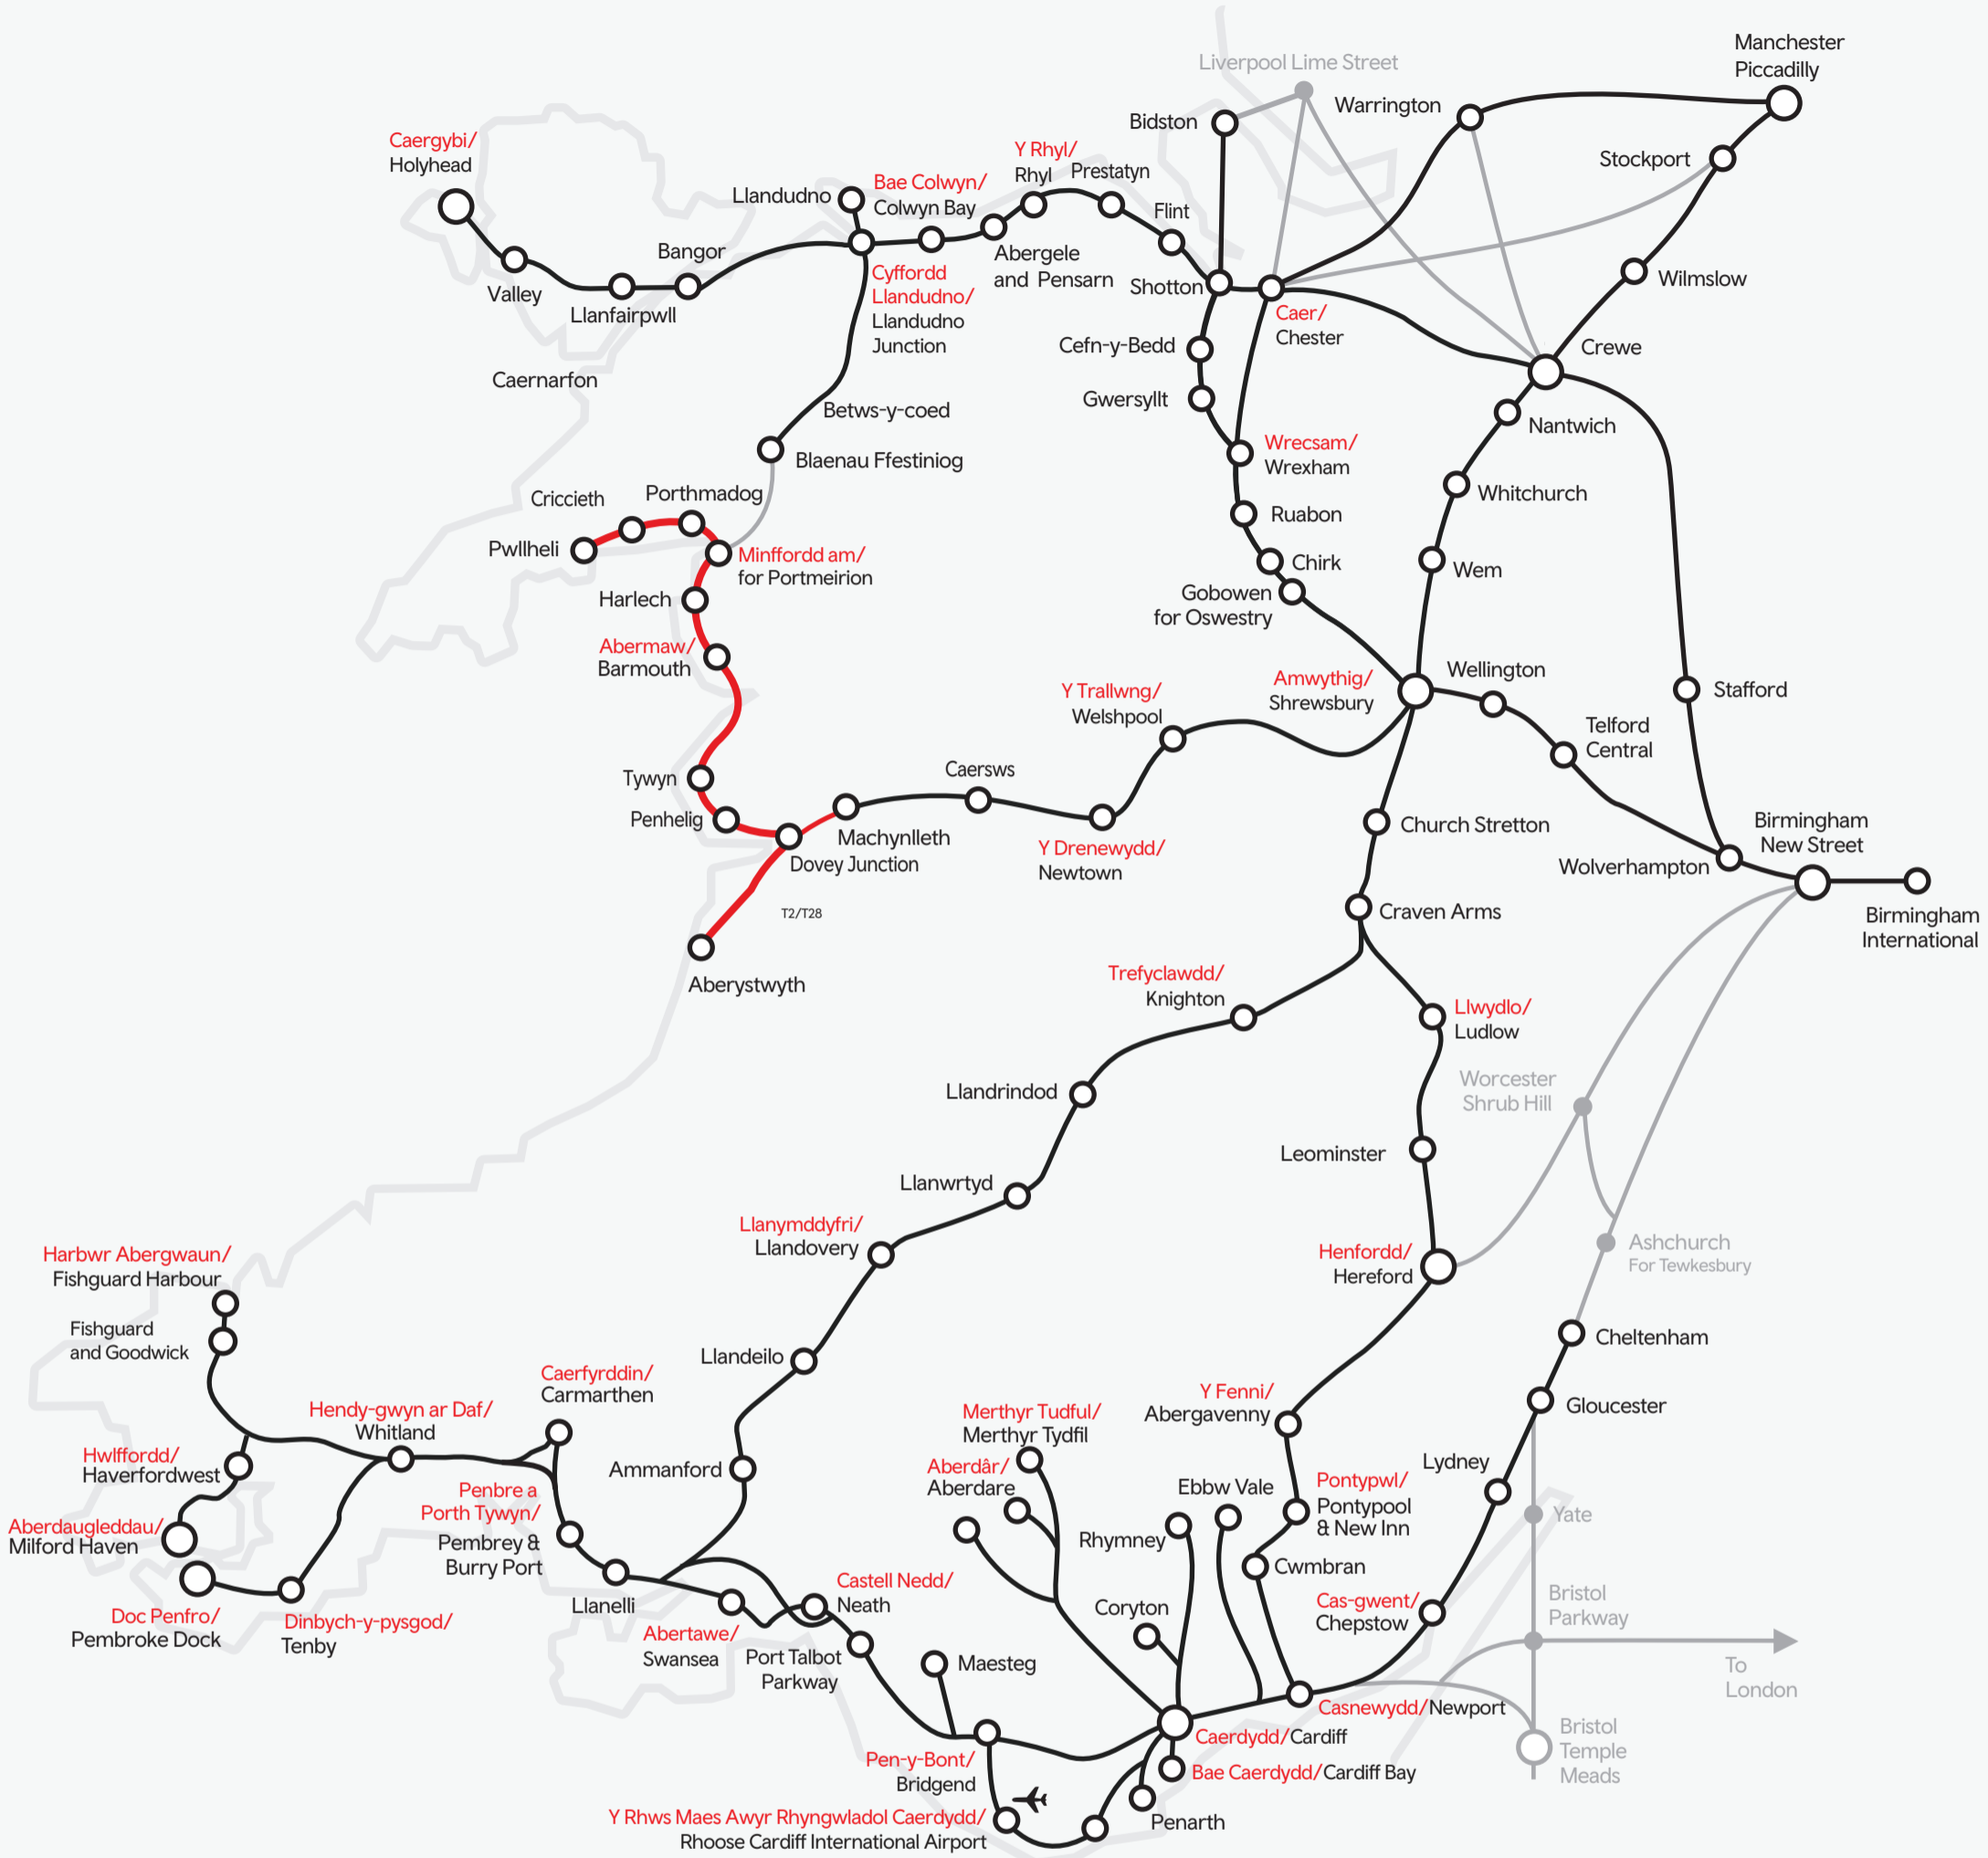

EXPLORE CAMBRIAN COAST

 Explore Cambrian Coast pass valid on these routes on the Transport for Wales Network

 Transport for Wales Network

 Other services not operated by Transport for Wales Network

 Valid on all bus operators within the region