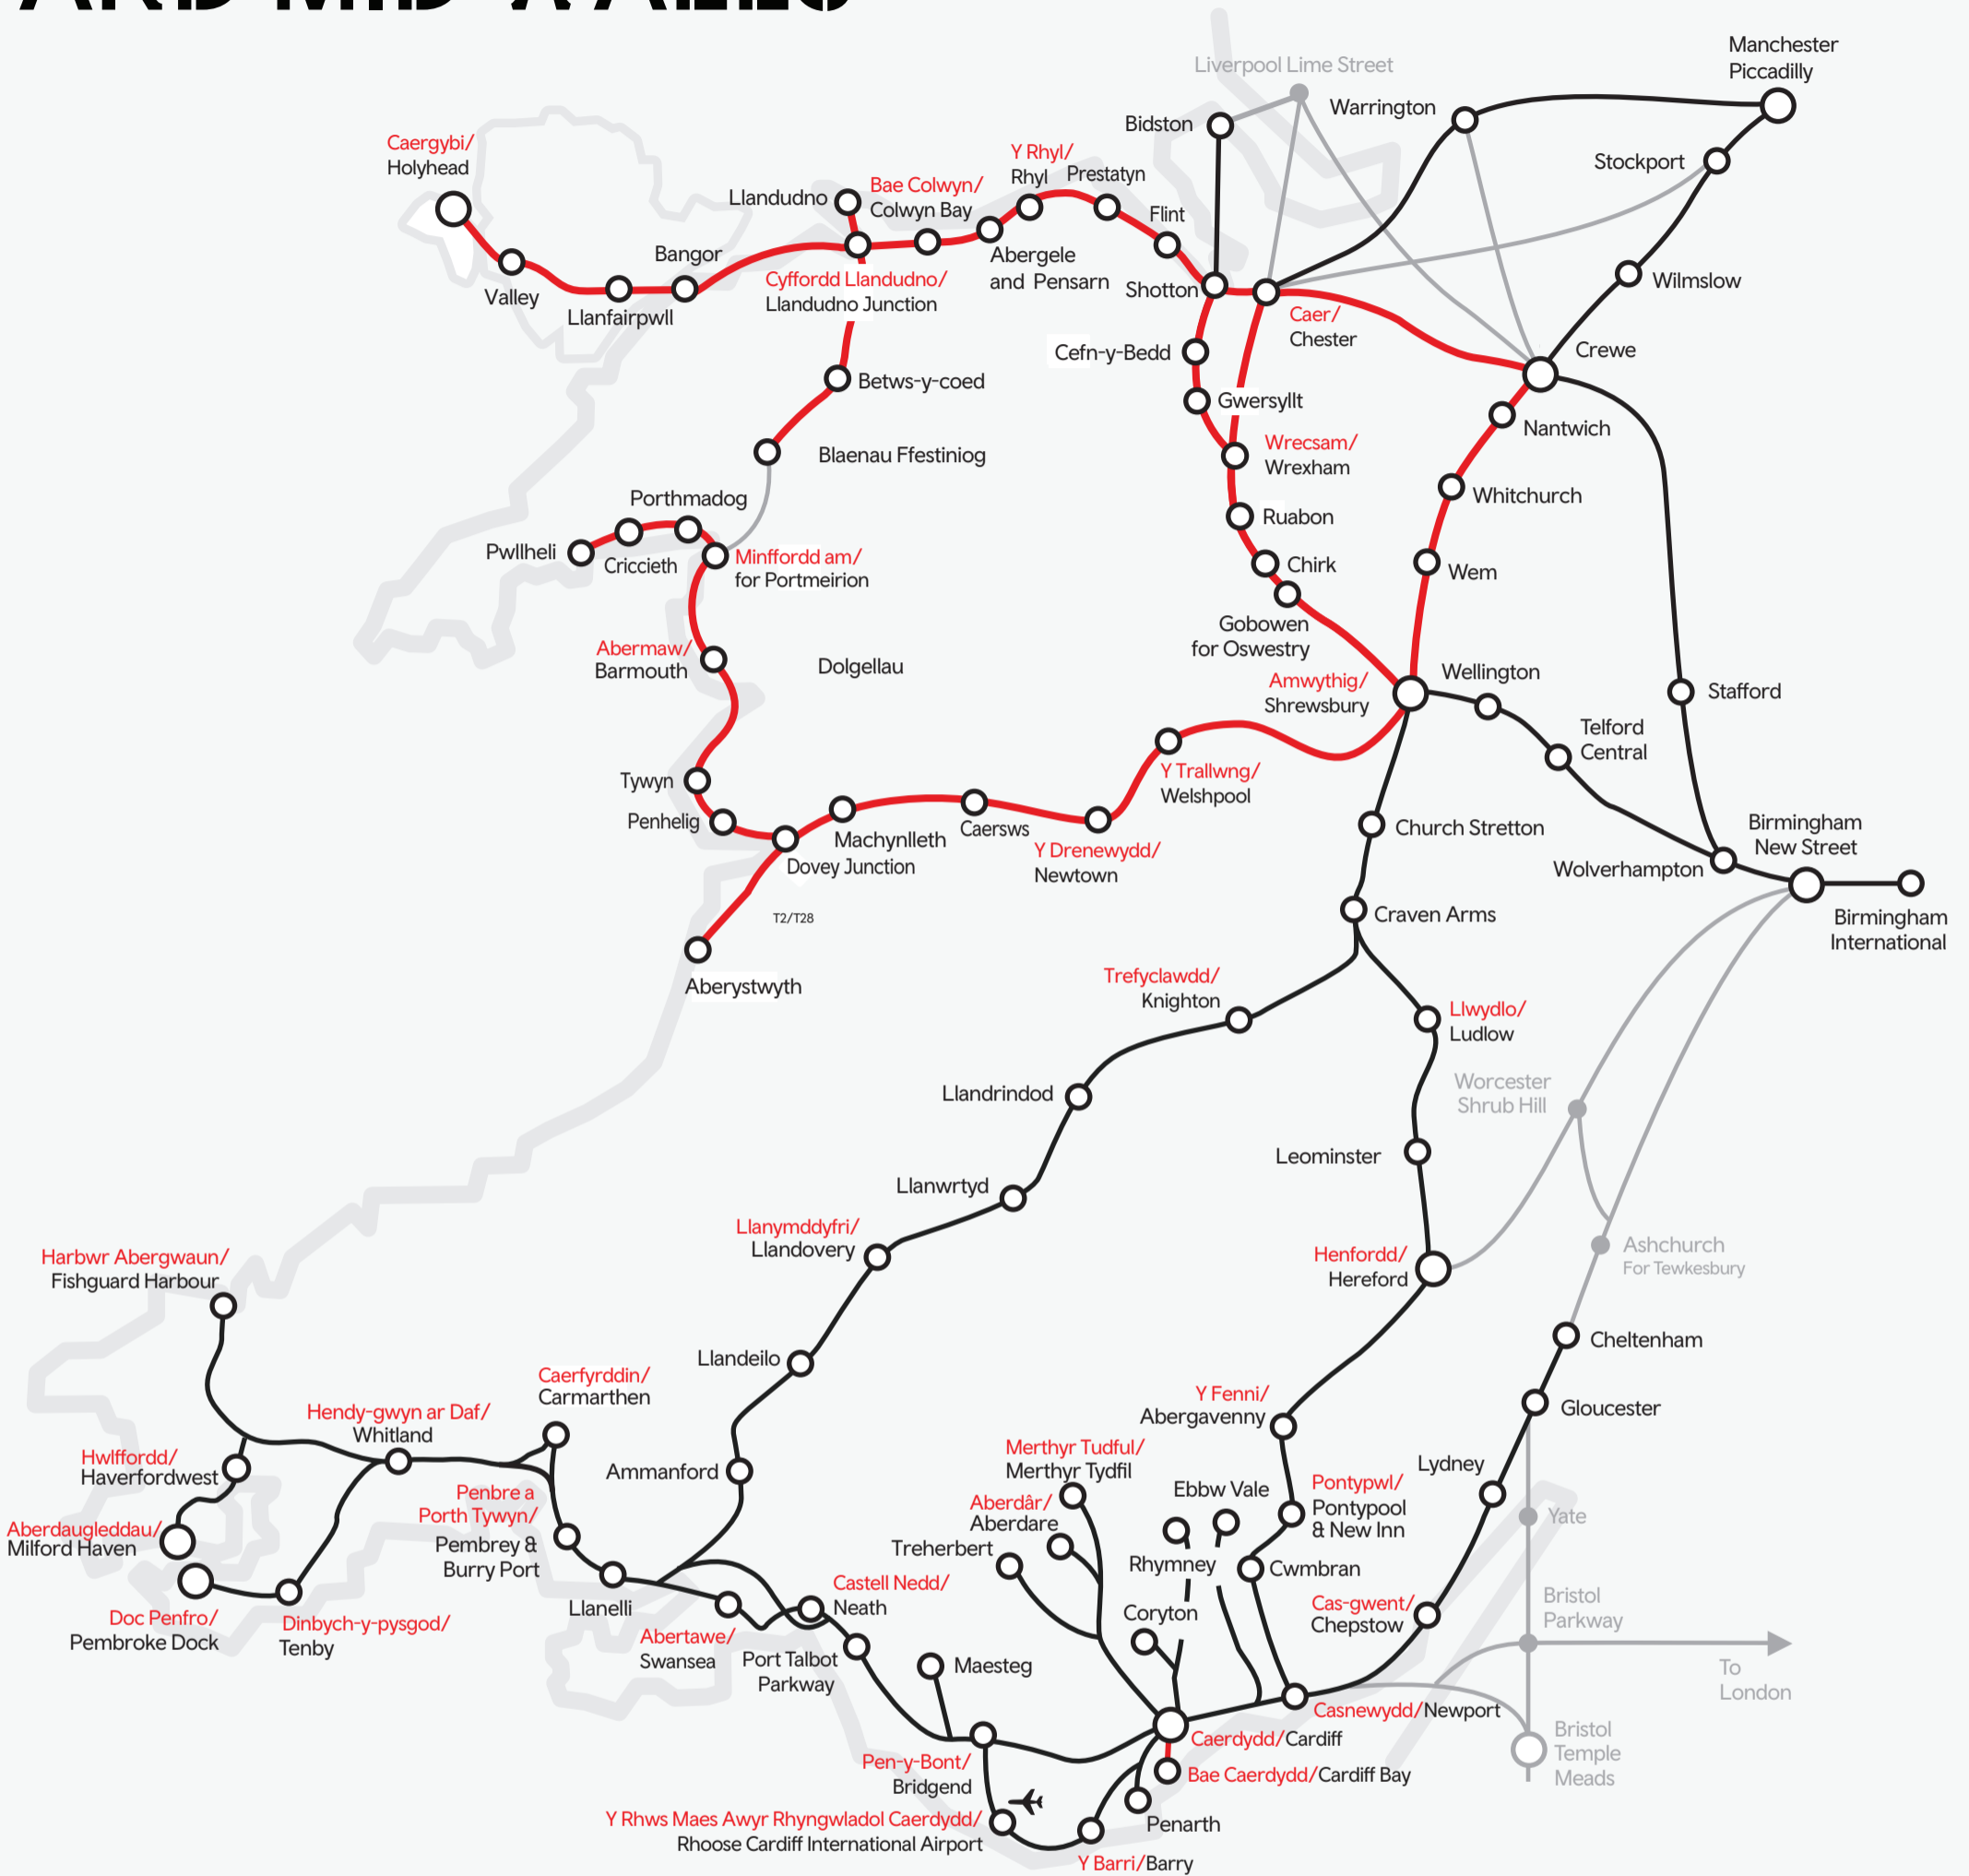

# EXPLORE NORTH AND MID WALES

 Explore North and Mid Wales Pass valid on these routes on the Transport for Wales Network

 Transport for Wales Network

 Other services not operated by Transport for Wales Network

Here is a list of the bus operators in Wales that will accept the 'Explore North & Mid Wales Pass': Arriva Wales and the following TrawsCymru services (T2, T3, T3C, T4, T8, T22, T28)