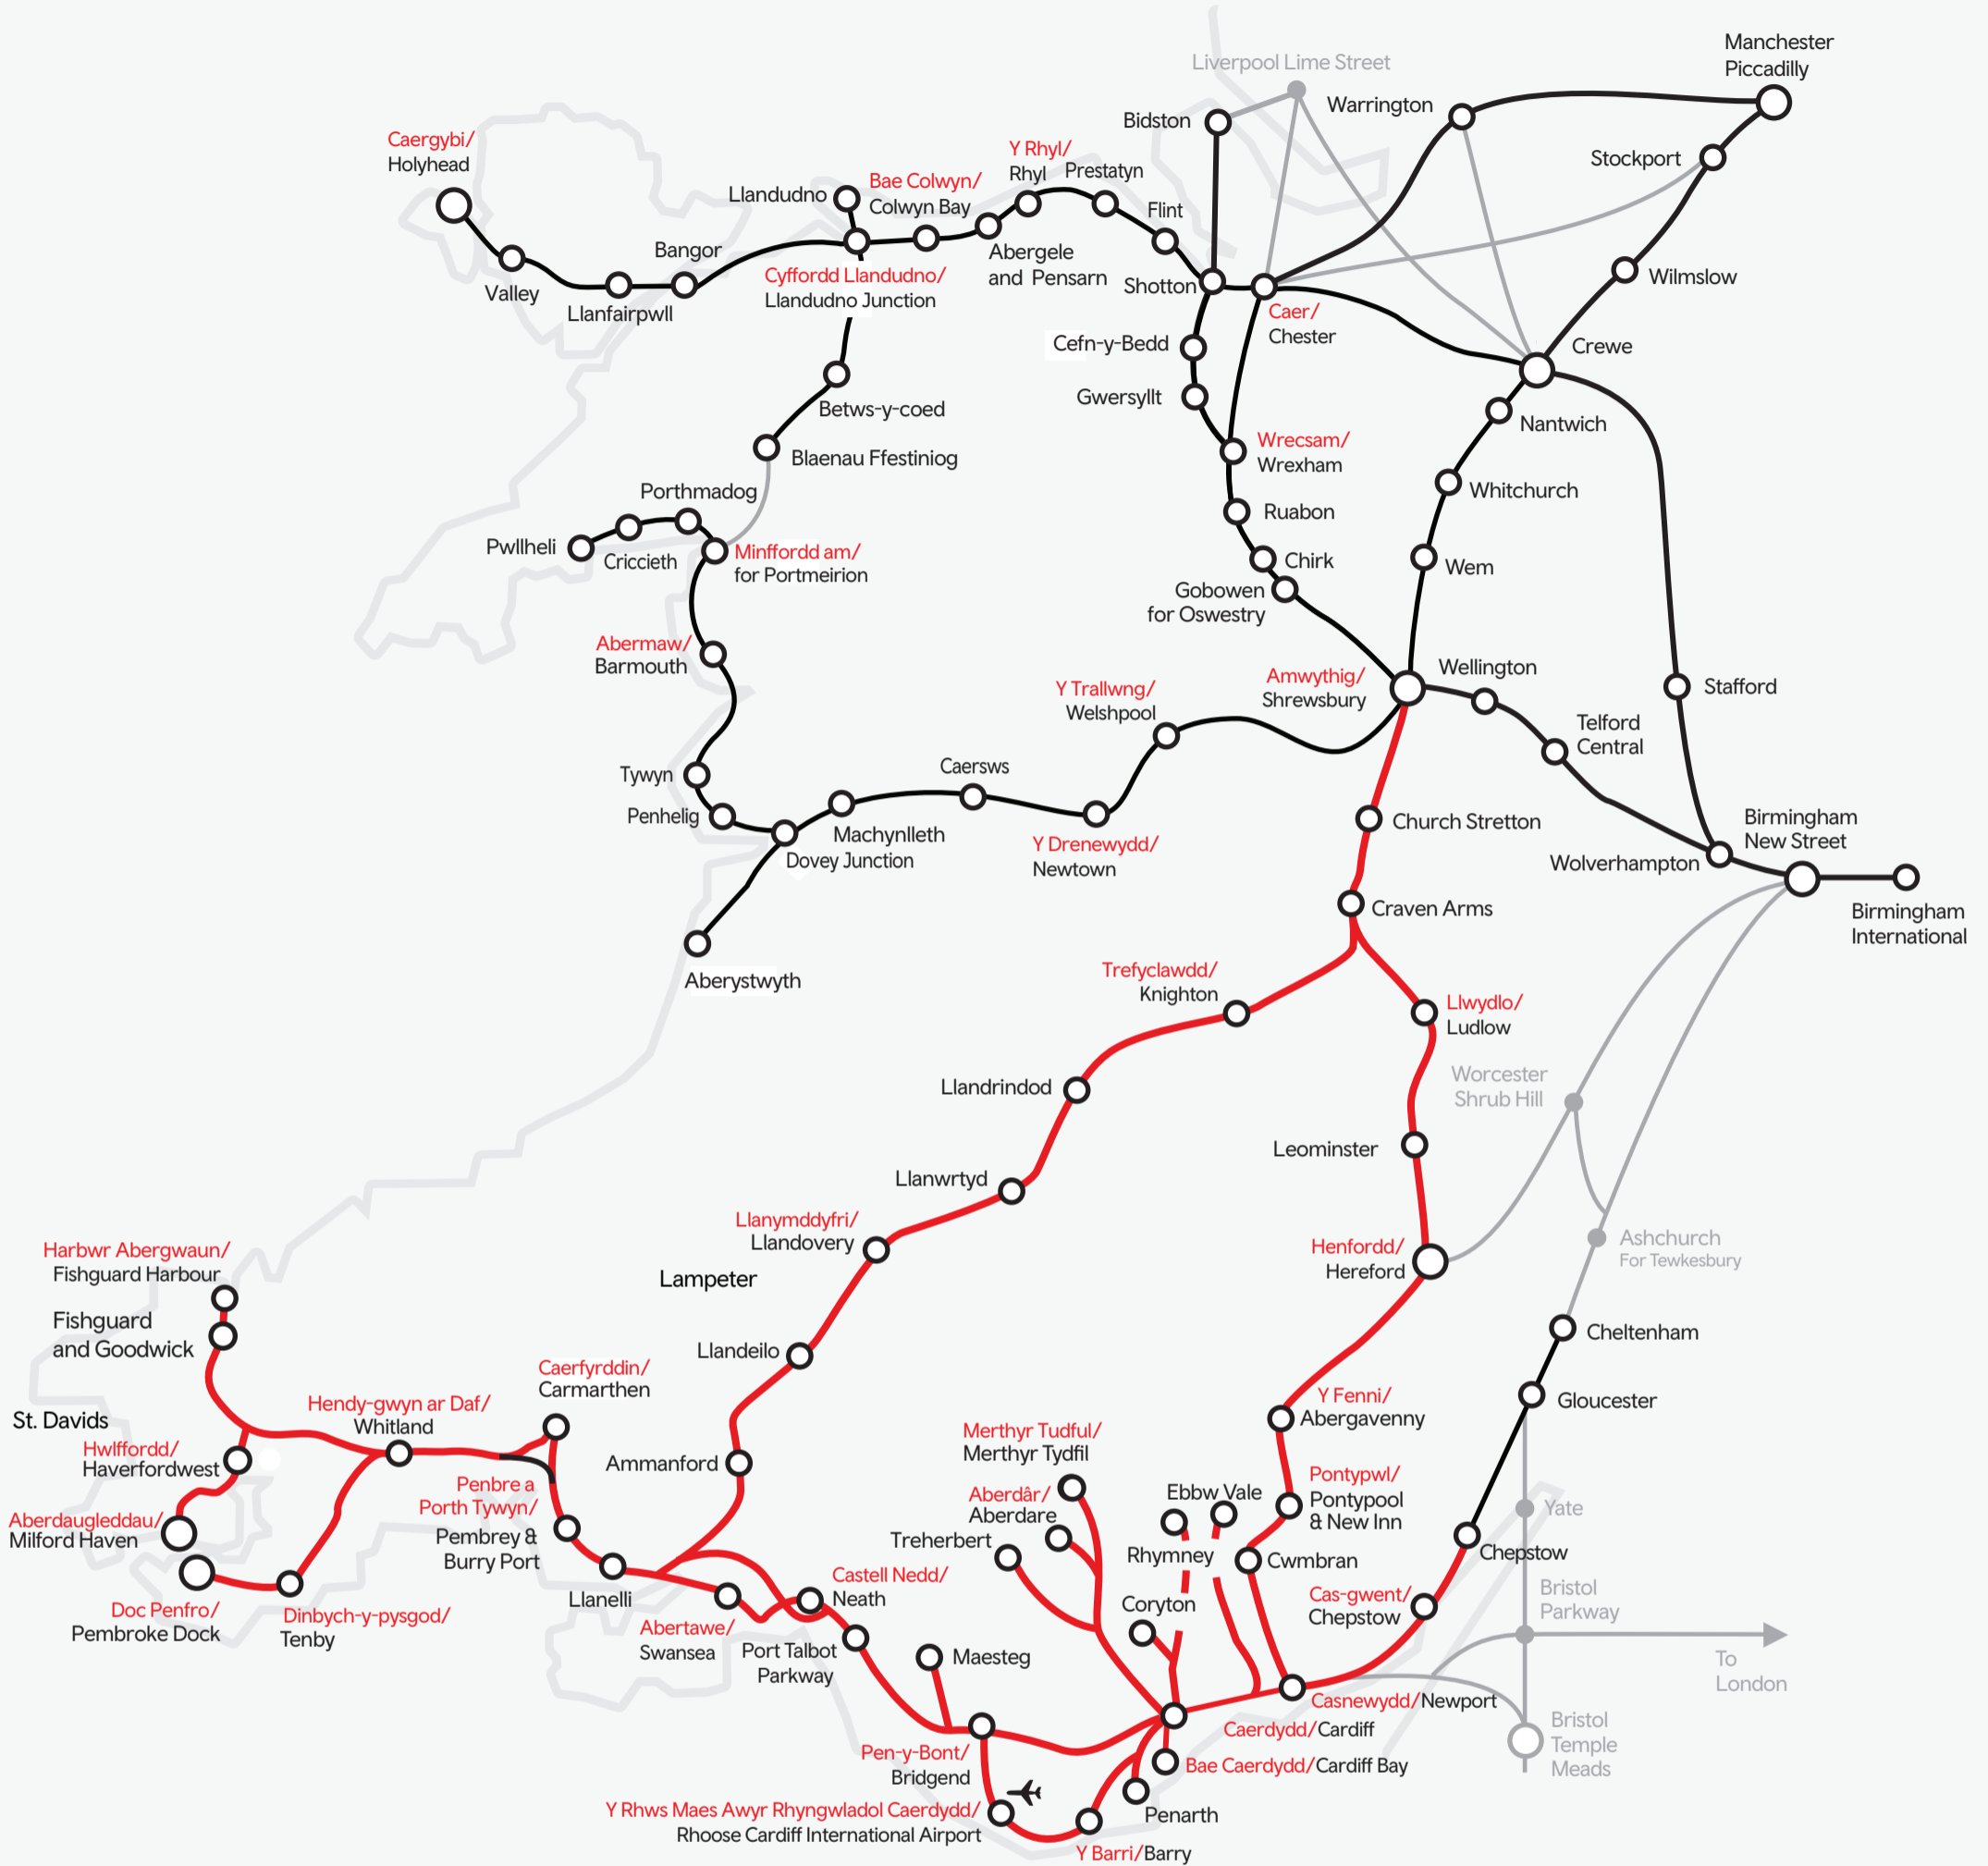

EXPLORE SOUTH WALES

 Explore South Wales Pass is valid on these routes on the Transport for Wales Network

 Transport for Wales Network

 Other services not operated by Transport for Wales Network

Here is a list of the bus operators in Wales that will accept the 'Explore South Wales Pass':
Cardiff bus, First Cymru, Stagecoach South Wales, TrawsCymru services (T1, T1A, T1C, T1X, T4, T5, T6, T11, T14)