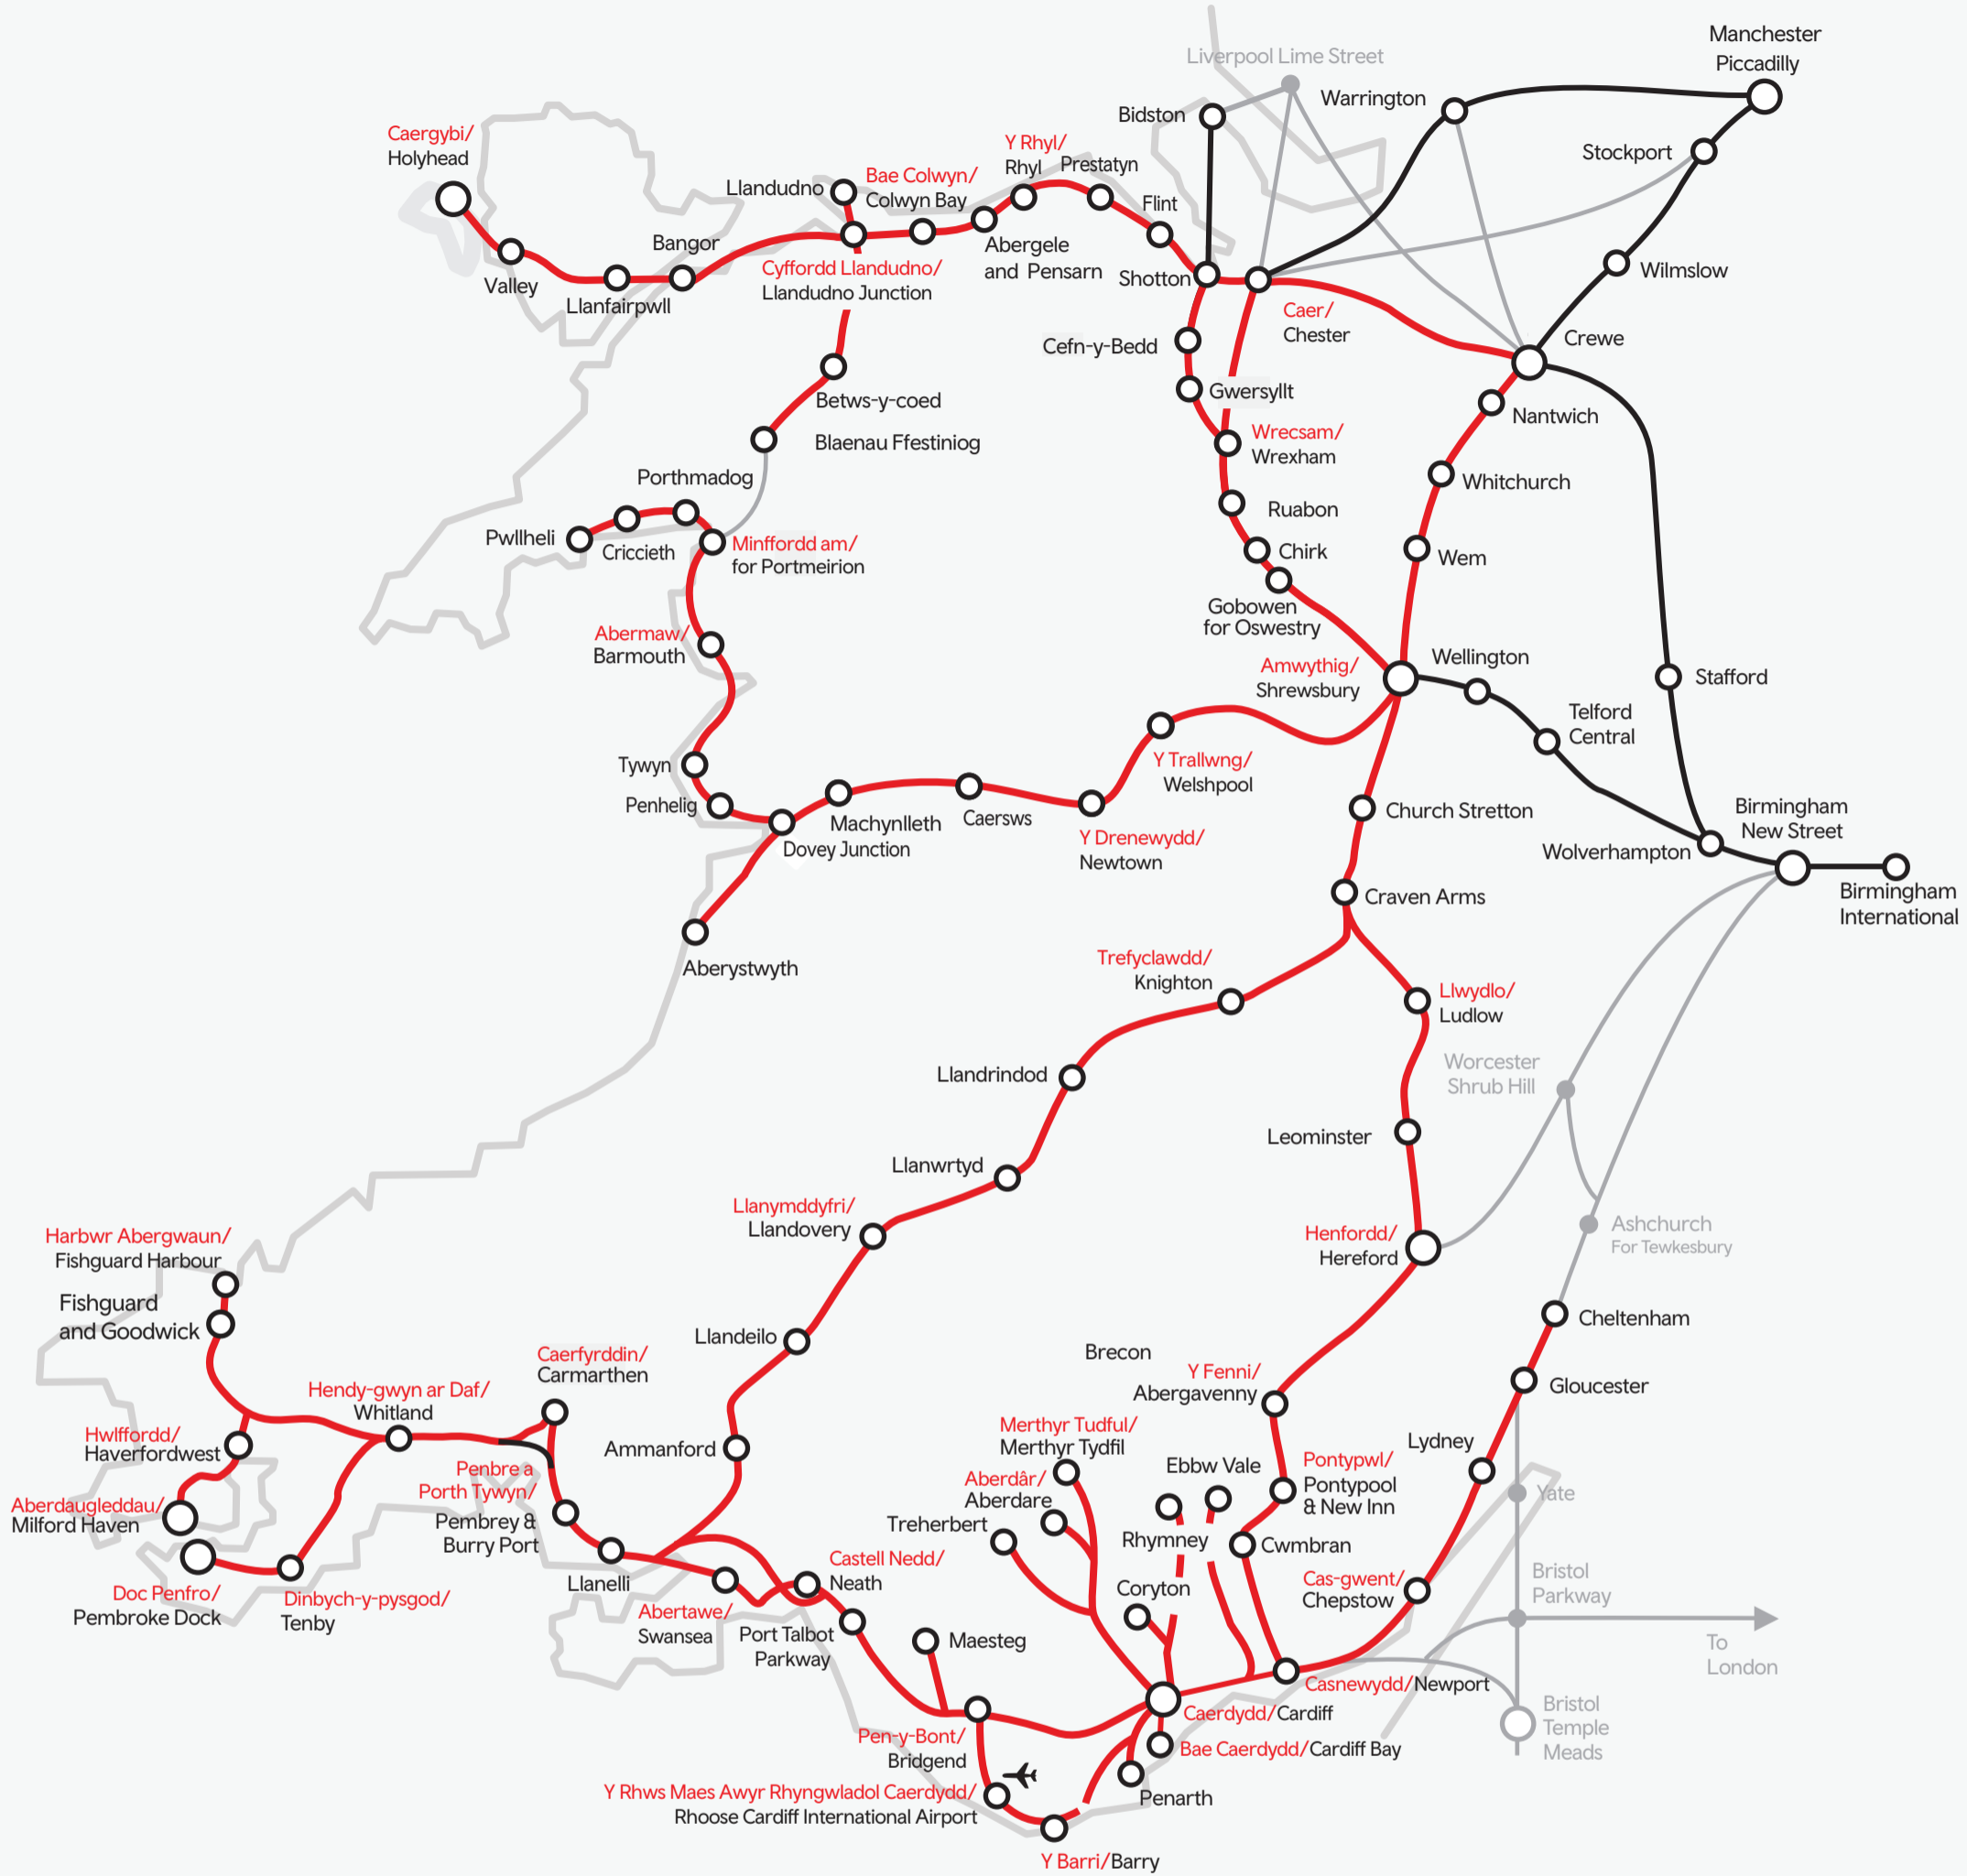

EXPLORE WALES

 Explore Wales Pass valid on these routes on the Transport for Wales

 Transport for Wales Network

 Other services not operated by Transport for Wales Network

Here is a list of the bus operators in Wales that will accept the 'Explore Wales Pass': Arriva Wales, Cardiff Bus, First Cymru, Stagecoach South Wales, and all TrawsCymru services (Excluding T7, T12, X43, 460)