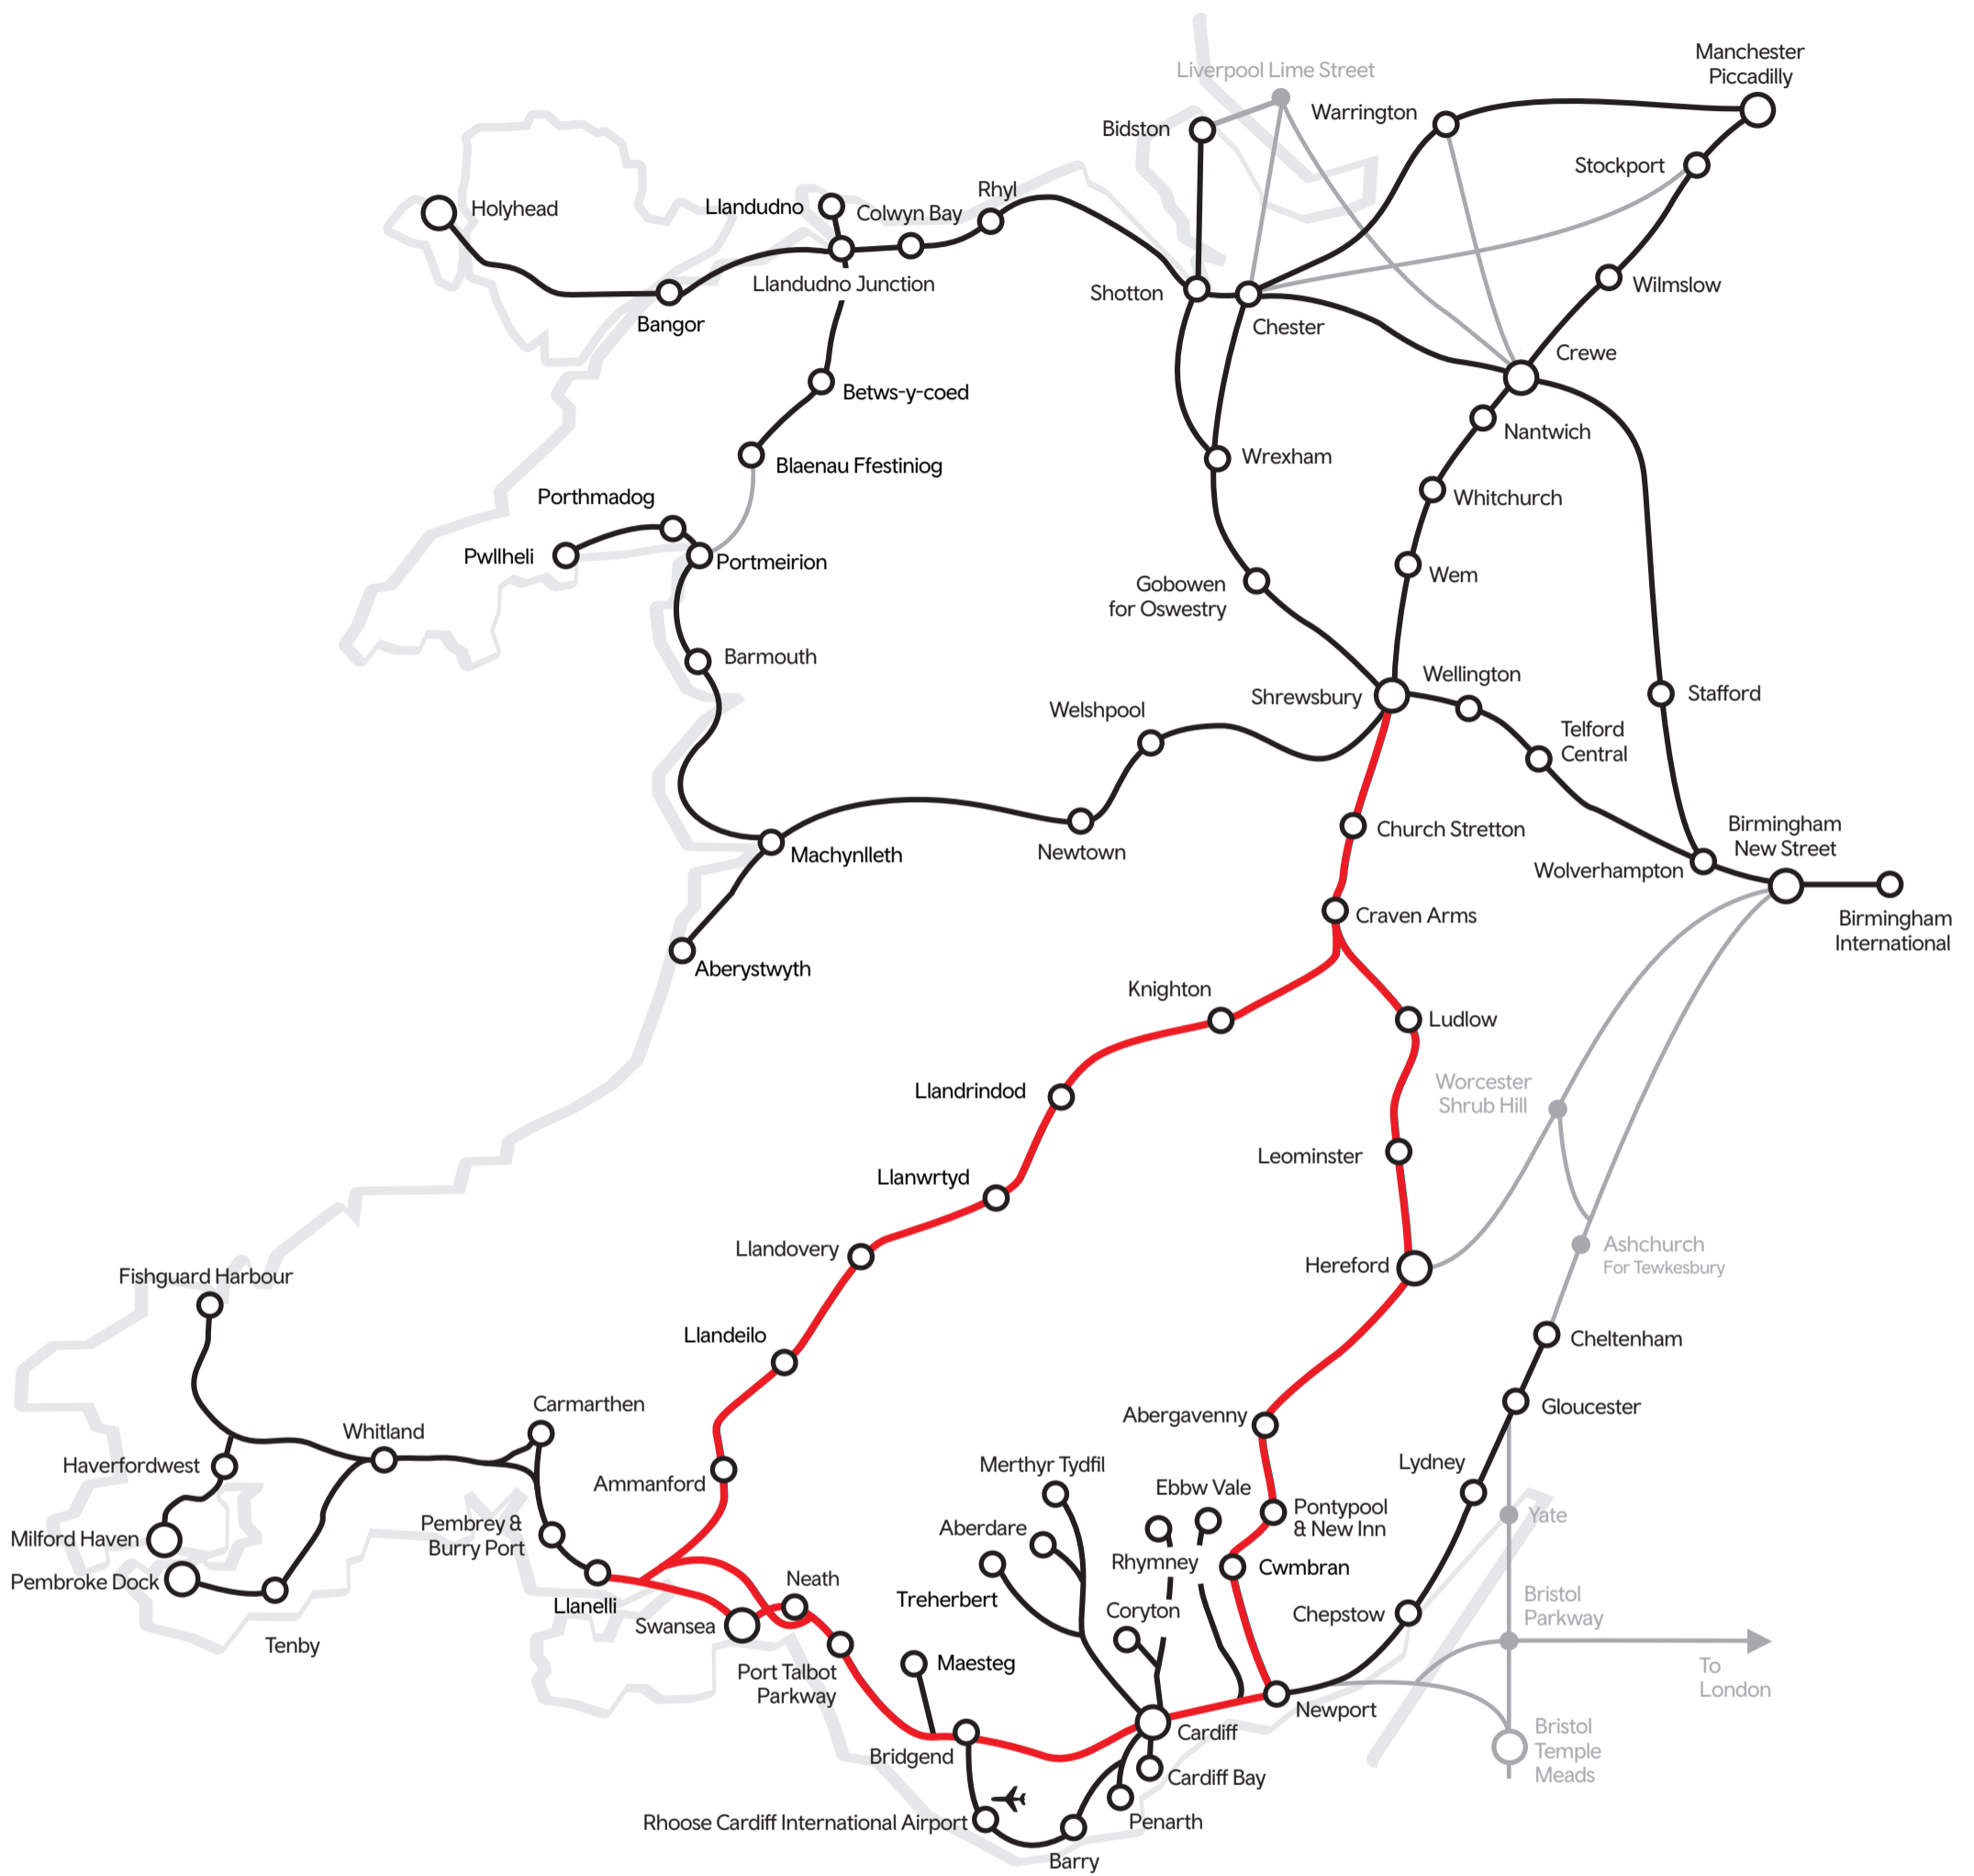

HEART OF WALES LINE RANGER MAP

- Heart of Wales Line Ranger are valid on these routes on the Transport for Wales Network
- Transport for Wales Network
- Other services not operated by Transport for Wales Network