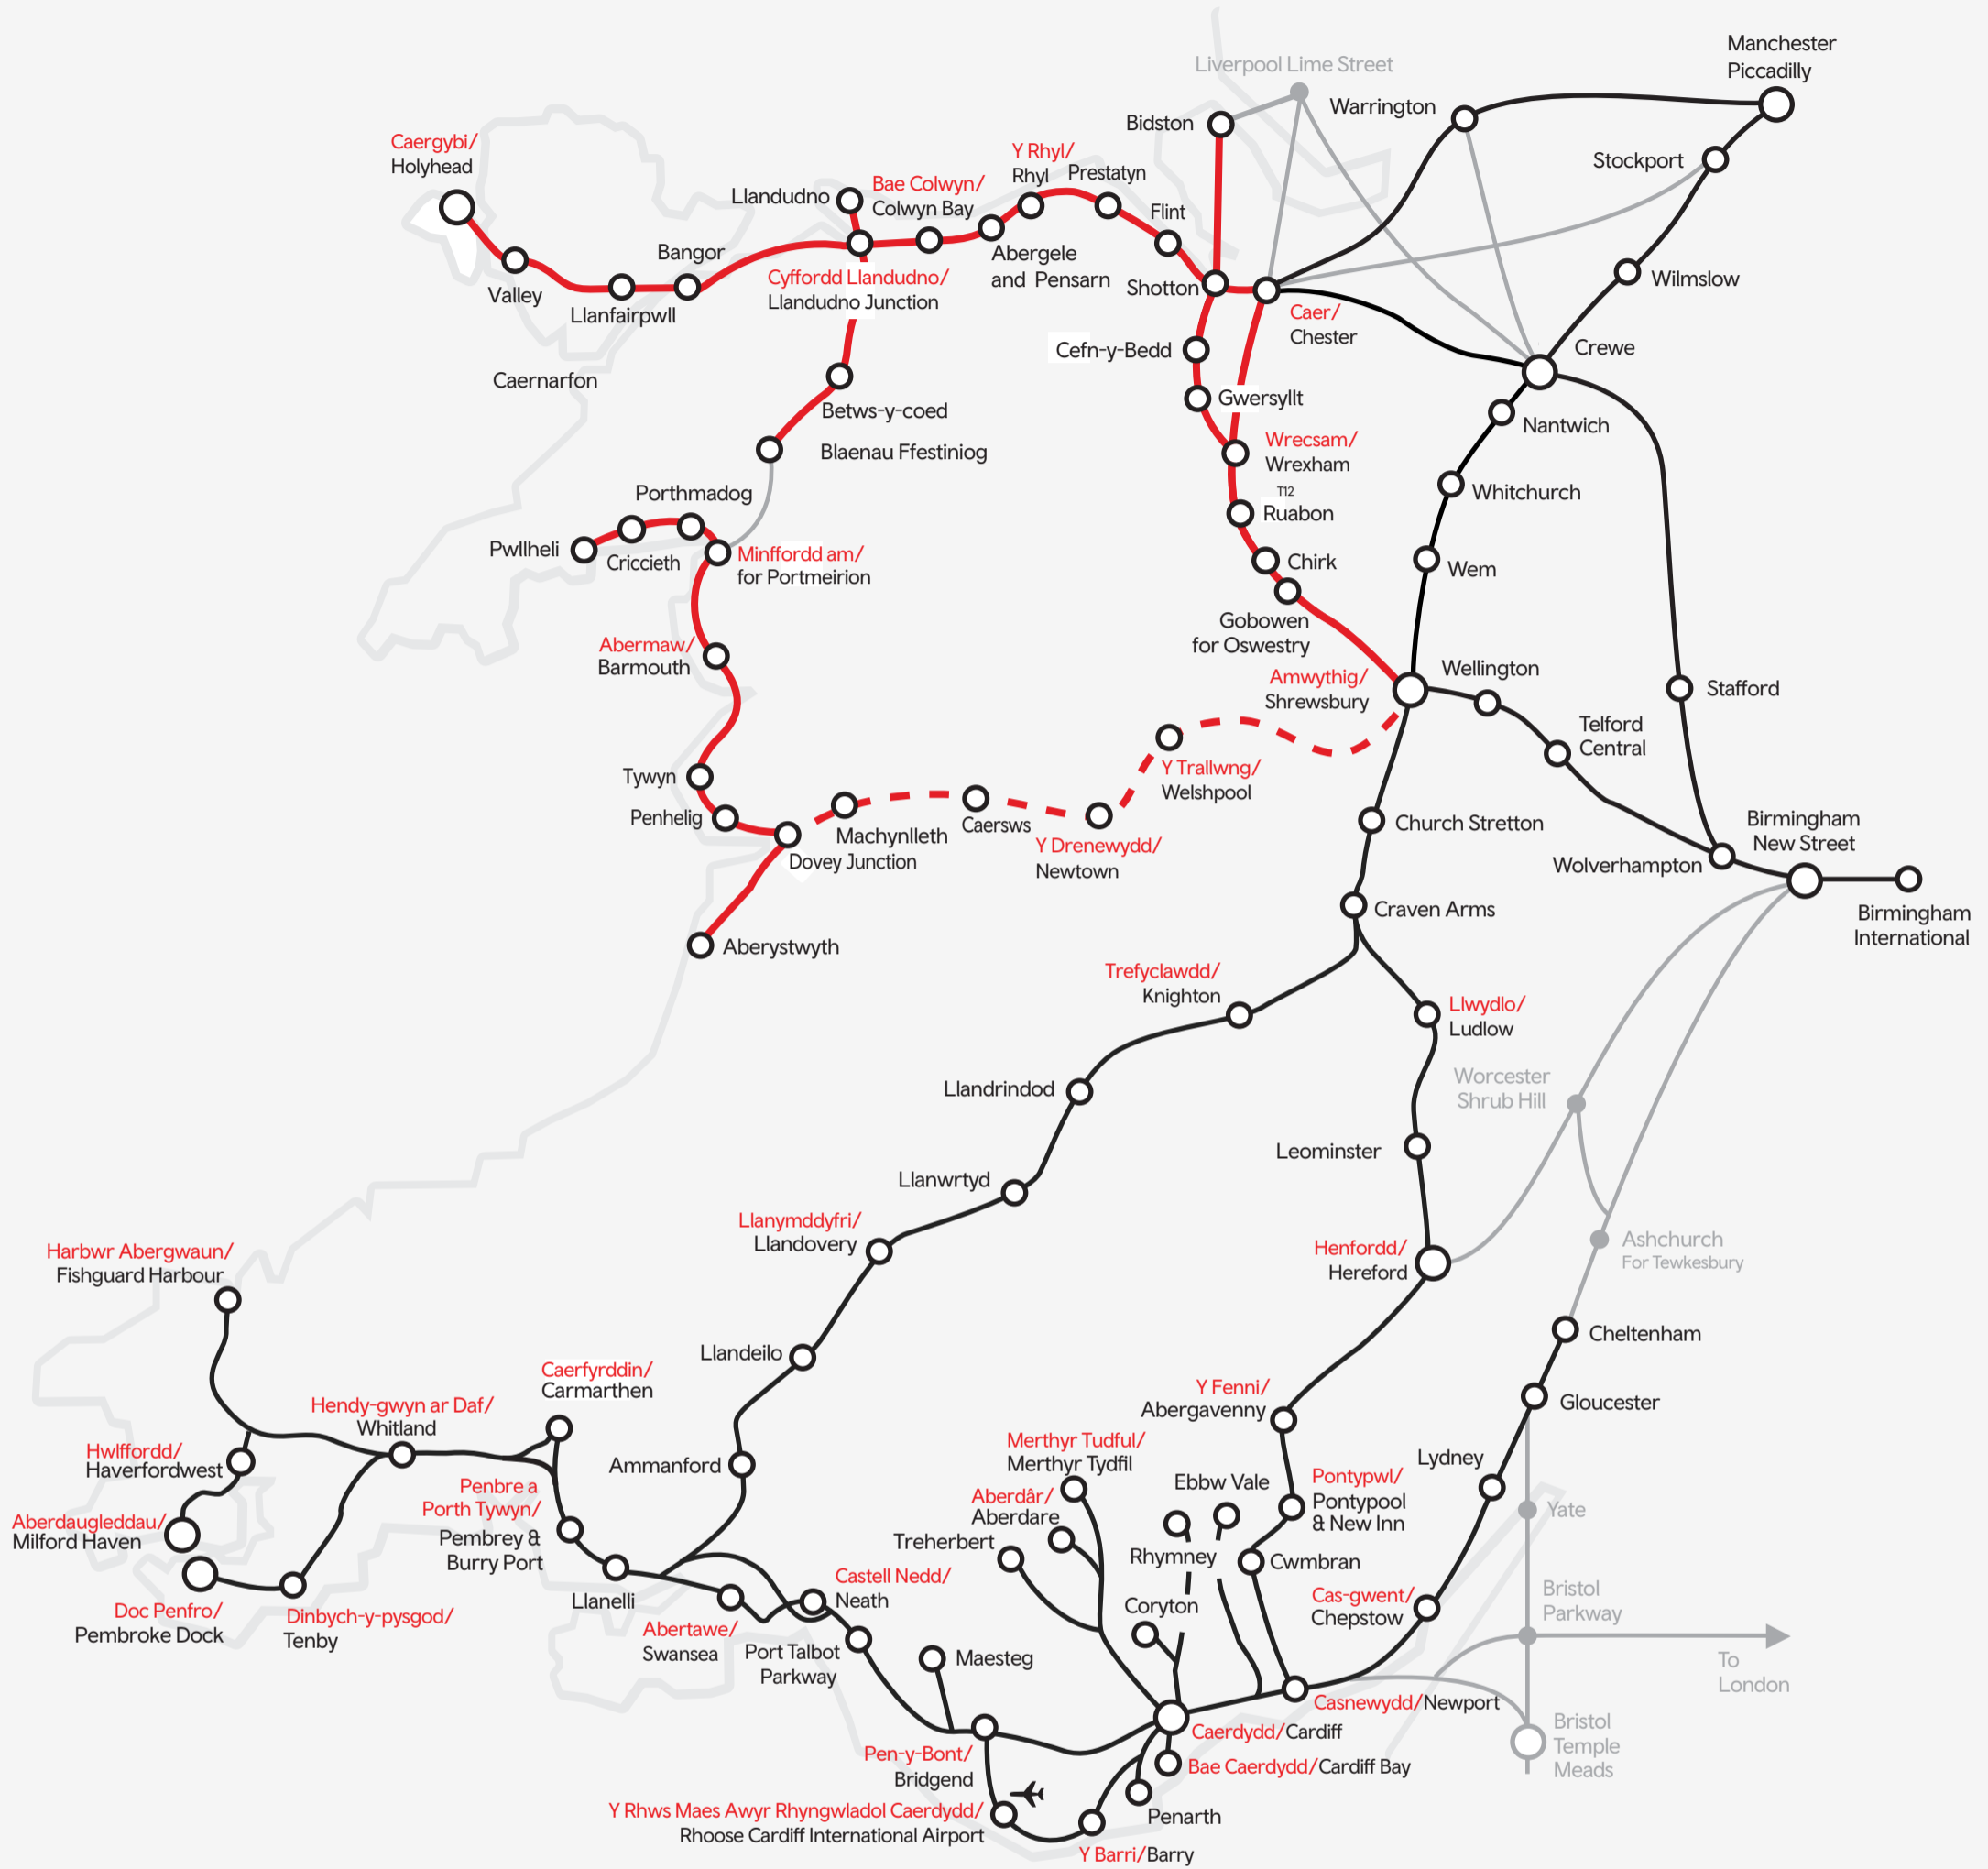

NORTH WALES ROVER

 North Wales Rover is valid on these routes on the Transport for Wales Network

 Transport for Wales Network

 Other services not operated by Transport for Wales Network

Valid on all bus operators within the region

TRAFNIDIAETH CYMRU
TRANSPORT FOR WALES